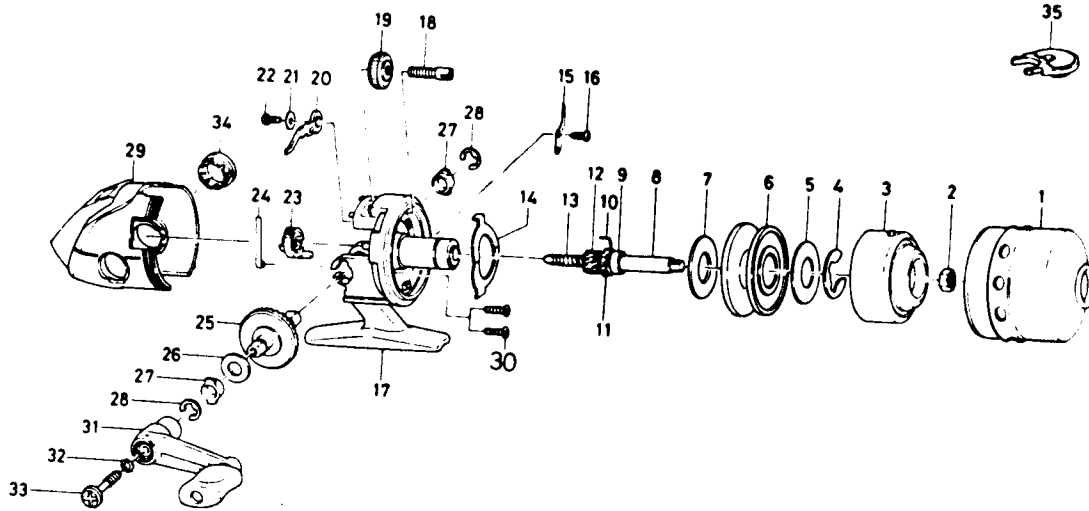

## SPINCASTING REEL G120A

Key No.	Parts No.	Parts Name	key No.	Parts No.	Parts Name
1	K06-0601	Front cover	19	B60-9202	Dial
2	B55-4001	Rotor nut	20	K00-5501	Anti-reverse pawl
3	K03-8702	Rotor	21	K00-1001	Anti-reverse pawl washer
4	320-0351	Spool retainer	22	B93-3001	Anti-reverse pawl screw
5	370-0412	Drag washer	23	K00-1101	Anti-reverse-lever
6	B81-1103	Spool	24	K00-1201	Anti-reverse-lever spring
7	370-0412	Drag washer	25	K00-2901	Drive gear
8	K06-0401	Main shaft	26	370-9900	Drive gear washer
9	K00-2601	Ball bearing	27	K00-7001	Bushing
10	K00-2701	Anti-reverse pawl spring	28	B01-3101	Bushing retainer
11	K00-2801	Anti-reverse ratchet	29	K06-2401	Side cover
12	402-6401	Pinion gear	30	K06-2701	Side cover screw
13	142-7712	Main shaft spring	31	K00-6001	Handle assembly
14	151-6731	Drag plate	32	160-8101	Handle lock washer
15	030-6001	Click pawl	33	K00-5901	Handle lock screw
16	B93-3001	Click pawl screw	34	K00-0601	Handle screw cap
17	K06-1001	Body	35	K00-2201	Line snubber
18	K06-2801	Drag Screw			