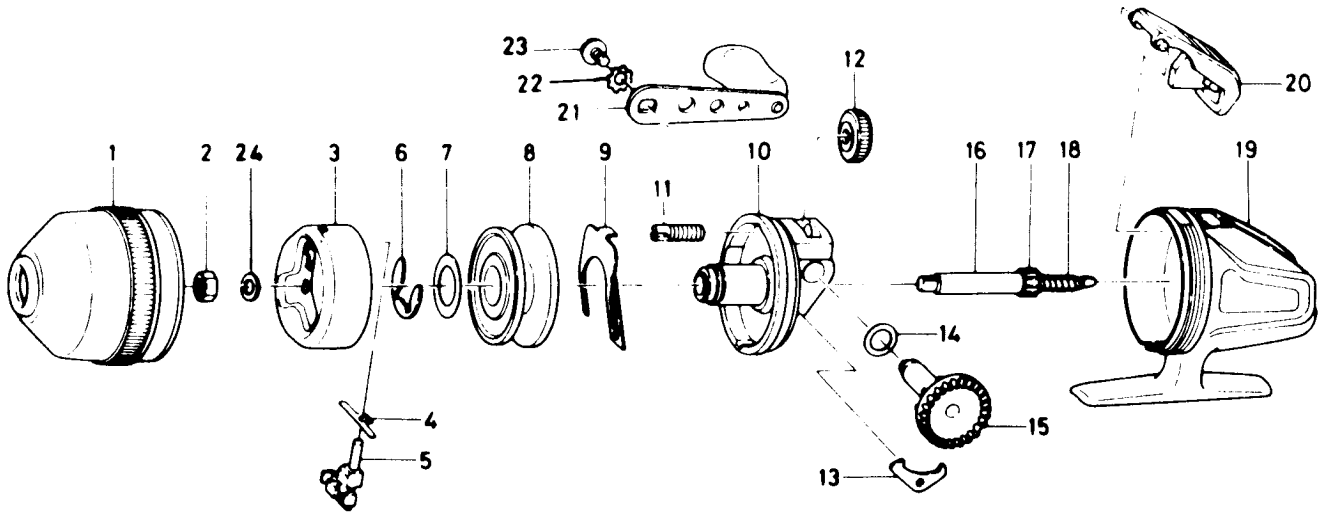

SPINCASTING REEL — J80X

Key No.	Parts No.	Parts Name
1	L13 4801	Front cover
2	E42 5101	Rotor nut
3	B60 9501	Rotor
4	L09 3901	Pick up pin spring
5	B08 8203	Pick up pin
6	320 0351	Spool retainer
7	370 4512	Spool washer
8	B61 2004	Spool
9	150 6321	Drag adjusting plate
10	E40 3701	Set plate
11	470 1302	Drag screw
12	B60 9201	Dial

Key No.	Parts No.	Parts Name
13	770 0501	Anti-reverse pawl
14	373 7800	Drive gear washer
15	B08 6301	Drive gear
16	B08 6601	Main shaft
17	B08 6701	Pinion gear
18	141 2522	Main shaft spring
19	E42 1204	Body
20	B78 5302	Push button
21	B63 6301	Handle assembly
22	160 8001	Handle lock washer
23	353 8202	Handle lock screw
24	E42 5201	Spacer