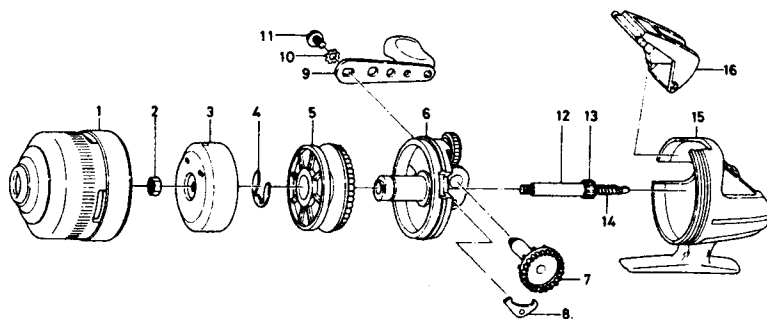

SPINCASTING REEL S60

Main Shaft Assembly \$2.75

Key No.	Parts No.	Parts Name	Price Each	Key No.	Parts No.	Parts Name	Price Each
1	B94-5501	Front cover	2.20	9	B08-7101	Handle	2.00
2	B94-5801	Rotor nut	0.40	10	160-8001	Handle lock washer	0.40
3	B94-7301	Rotor	2.40	11	B08-7301	Handle lock screw	0.75
4	320-0351	Spool retainer	0.50	12	B94-4501	Main shaft	Sold as one unit Main shaft assembly B94-4401
5	B94-5201	Spool	2.50	13	B94-4601	Pinion gear	
6	B94-4701	Set plate	2.50	14	144-0702	Main shaft spring	2.75
7	B94-5101	Drive gear	1.10	15	B94-3901	Body	1.35
8	770-0501	Anti-reverse pawl	0.55	16	B94-4201	Push button	0.40