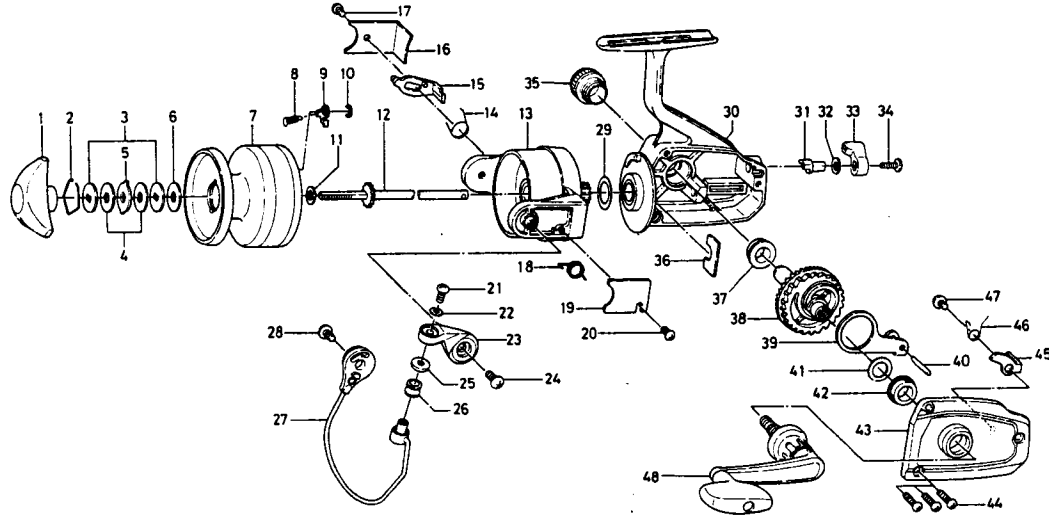

**SPINNING REEL  
APOLLO SILVER 130X**

Key No.	Parts No.	Parts Name
1	6-740-2702	Drag knob
2	6-170-4001	Drag washer retainer
3	6-373-2502	Drag D washer
4	6-374-2901	Disc washer
5	6-375-5301	Drag A washer
6	6-370-6901	Drag washer A
7	6-734-1304	Spool
8	6-144-1211	Spool click claw spring
9	6-B07-5301	Spool click claw
10	6-320-5901	Spool click claw retainer
11	6-374-9002	Spool washer
12	6-B19-0301	Main shaft
13	6-B19-0002	Rotor
14	6-B18-4701	Bail kick lever spring
15	6-B18-4801	Bail kick lever
16	6-B18-4901	Bail kick lever cover
17	6-352-0402	Bail kick lever cover screw
18	6-B18-4401	Bail spring
19	6-B18-4601	Bail spring cover
20	6-352-0402	Bail spring cover screw
21	6-353-8202	Bail screw
22	6-375-1001	Bail washer
23	6-B18-4501	Arm lever
24	6-353-8202	Arm lever screw

Sold as one unit  
Spool assembly  
6-733-2707

Key No.	Parts No.	Parts Name
25	6-501-1601	Roller collar
26	6-250-4221	Line roller
27	6-B18-5002	Bail
28	6-353-8202	Bail holder screw
29	6-372-8600	Rotor washer
30	6-B38-5301	Body
31	6-461-7701	Anti-reverse cam
32	6-150-1751	Anti-reverse lever washer
33	6-B18-7401	Anti-reverse lever
34	6-351-8302	Anti-reverse lever screw
35	6-B22-4501	Handle screw cap
36	6-632-6601	Pinion retainer
37	6-B12-9001	Bearing metal
38	6-B19-0601	Drive gear
39	6-B19-0501	Oscillating slider
40	6-121-1211	Oscillating slider pin
41	6-373-0100	Drive gear washer
42	6-B12-9001	Bearing metal
43	6-B38-5202	Body cover
44	6-351-5904	Body cover screw
45	6-B18-9201	Anti-reverse claw
46	6-144-8211	Anti-reverse claw spring
47	6-351-7701	Anti-reverse claw screw
48	6-B38-5401	Handle