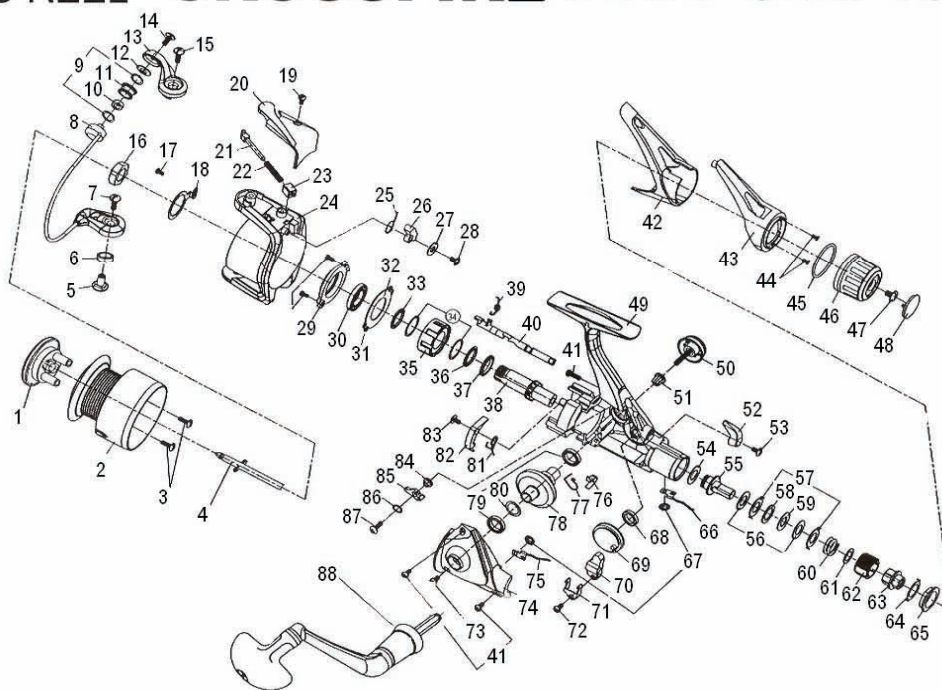

CROSSFIRE 3550-3iR/4050-3iR

Key No.	Parts No.	Parts Name	Key No.	Parts No.	Parts Name
1	W45-9701	FRONT DRAG KNOB	47	W38-7901	DRAG KNOB SCREW
1-3	W55-8801	SPOOL	48	W38-8001	DRAG KNOB SCREW CAP
1-3	W55-8901	SPOOL (EXTRA)	49	W55-9101	BODY
4	W38-0302	MAIN SHAFT	50	W45-4501	HANDLE SCREW
5	W34-0201	BAIL HOLDER NUT	51	W34-4702	HANDLE COLLAR
6	W38-8101	BAIL ARM COLLAR	52	W34-2401	A/R LEVER
7	W38-0201	BAIL HOLDER SCREW	53	W38-6101	A/R LEVER SCREW
8	W45-3301	BAIL	54	W38-6201	DRAG METAL WASHER
9	W45-6601	LINE ROLLER WASHER	55	W38-6302	DRAG METAL A
10	W33-8202	LINE ROLLER BUSHING	56	W45-9001	DRAG WASHER A
11	W38-0602	LINE ROLLER	57	W38-6501	EARED WASHER
12	W33-8201	LINE ROLLER COLLAR	58	W38-6601	DRAG WASHER B
13	W51-5701	BAIL ARM	59	W38-6701	KEY WASHER
14	W46-4101	LINE ROLLER SCREW	60	W38-6801	DRAG COIL SPRING
15	W46-6201	BAIL ARM SCREW	61	W38-6901	DRAG SCREW WASHER
16	W38-1102	ROTOR NUT	62	W38-7001	DRAG SCREW
17	W46-7001	ROTOR NUT HOLD PLT SCREW	63	W38-7101	DRAG METAL B
18	W46-7101	ROTOR NUT HOLD PLT	64	W38-7201	DRAG COLLAR
19	W38-1901	BAIL SPRING COVER SCREW	65	W46-5401	DRAG COVER
20	W34-0330	BAIL SPRING COVER	66	W38-5901	CLICK LEAF SPRING B
21	W33-8702	BAIL SPRING SHAFT	67	W38-5001	CLICK LEAF SPRING RET
22	W38-2202	BAIL SPRING	68	W45-8701	OSC GEAR COLLAR
23	W33-8901	BAIL SPRING HOLDER	69	W34-2703	OSC GEAR
24	W55-9001	ROTOR	70	W38-5702	OSC SLIDER
25	W34-0501	BAIL TRIP LEVER SPRING	71	W46-5501	OSC SLIDER RET
26	W34-0602	BAIL TRIP LEVER	72	W38-5501	OSC SLIDER SCREW
27	W46-4501	BAIL TRIP LEVER WASHER	73	W46-5601	SIDE COVER SCREW A
28	W34-0703	A/R LEVER SCREW	74	W55-9201	SIDE COVER
29	W46-4601	BEARING RET SCREW	75	W38-5101	CLICK LEAF SPRING A
30	W34-0901	BEARING RET A	76	W34-3802	DRIVE GEAR
31	W34-1701	BALL BEARING A	77	W46-5801	A/R PAWL SPRING A
32	W34-1101	BEARING RET B	78	W44-1101	A/R CAM SPRING B
33	W34-1201	BEARING RET COLLAR	79	W34-3602	BALL BEARING B
34	W34-1501	ROLLER CLUTCH WASHER	80	W34-3701	DRIVE GEAR WASHER
35	W34-1401	ROLLER CLUTCH	81	W34-4401	A/R PAWL SPRING B
36	W34-1601	BALL BEARING COLLAR	82	W34-4501	A/R PAWL A
37	W46-4701	PINION GEAR COLLAR	83	W38-3801	A/R PAWL SCREW
38	W47-0601	PINION GEAR	84	W46-5901	A/R PAWL COLLAR
39	W46-4901	A/R CAM SPRING A	85	W46-6001	A/R PAWL B
40	W34-2003	A/R CAM	86	W34-4101	A/R PAWL COLLAR
41	W38-4201	SIDE COVER SCREW B	87	W34-4301	A/R PAWL SCREW
42	W46-7301	REAR COVER A	88	W51-6301	HANDLE
43	W47-3701	REAR COVER B			
44	W45-9501	REAR COVER B SCREW			
45	W38-7701	O RING			
46	W45-9601	DRAG KNOB			
			4050 Special Parts		
			1-3	W55-9301	SPOOL
			1-3	W55-9401	SPOOL (EXTRA)