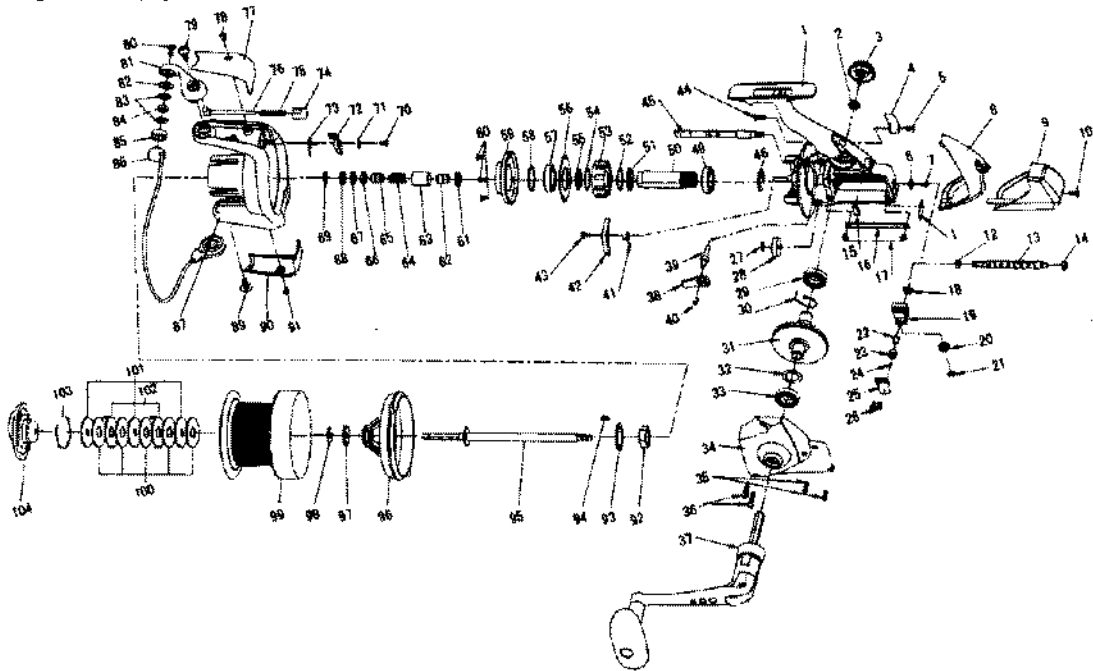

EMCAST Plus 4500/5000

Key No.	Parts No.	Parts Name	Key No.	Parts No.	Parts Name
1	W36-0011	BODY	57	W42-8201	BALL BEARING G
2	W36-0101	HANDLE WASHER	58	W36-6501	BALL BEARING RET WASHER
3	W36-0201	HANDLE SCREW	59	W36-5601	BEARING RET
4	W36-0301	A/R LEVER	60	W36-6701	BEARING RET SCREW
5	W36-0401	A/R LEVER SCREW	61	W36-5801	BALL BEARING H
6	W36-0502	BALL BEARING RET	62	W36-5902	BALL BEARING COLLAR A
7	W36-0601	BALL BEARING SCREW	63	W36-6001	SPACING SLEEVE
8	W36-0702	REAR COVER A	64	W36-6101	MAIN SHAFT SPRING A
9	W36-0802	REAR COVER B	65	W36-6202	BALL BEARING COLLAR B
10	W36-0901	REAR COVER SCREW A	66	W36-5801	BALL BEARING I
11	W36-1002	WORM SHAFT RET A	67	W36-6301	BALL BEARING WASHER A
12	W36-1101	WORM SHAFT BUSH	68	W36-6402	BALL BEARING WASHER B
13	W36-1202	WORM SHAFT	69	W36-6501	MAIN SHAFT SPRING B
14	W36-1302	BALL BEARING A	70	W36-6601	BAIL TRIP LEVER SCREW
15	W36-1401	A/R CAM SPRING	71	W31-1801	BAIL TRIP LEVER WASHER
16	W36-1502	STABILIZER BAR	72	W36-6802	BAIL TRIP LEVER
17	W36-1601	STABILIZER BAR SCREW	73	W36-6901	BAIL TRIP LEVER SPRING
18	W36-1701	BALL BEARING B	74	W36-7001	BAIL SPRING HOLDER
19	W36-1802	OSC SLIDER	75	W36-7101	BAIL SPRING
20	W36-1901	BALL BEARING C	76	W36-7202	BAIL SPRING SHAFT
21	W36-2001	BEARING RET B	77	W36-7302	BAIL SPRING COVER
22	W36-2102	OSC PAWL	78	W36-7401	BAIL SPRING COVER SCREW
23	W36-2202	OSC PAWL COLLAR	79	W36-7501	BAIL ARM SCREW
24	W36-2301	OSC PAWL WASHER	80	W36-7601	LINE ROLLER SCREW
25	W36-2402	OSC SLIDER COVER	81	W36-7701	BAIL ARM
26	W36-2501	OSC SLIDER COVER SCREW	82	W30-6201	LINE ROLLER WASHER B
27	W36-2601	WORM SHAFT RET B	83	W30-6101	LINE ROLLER WASHER A
28	W36-2702	WORM SHAFT GEAR	84	W42-9401	BALL BEARING J
29	W42-8302	BALL BEARING D	85	W36-8101	LINE ROLLER
30	W36-2901	A/R PAWL SPRING A	86	W36-8202	BAIL
31	W36-3002	DRIVE GEAR	87	W36-8302	ROTOR
32	W36-3101	DRIVE GEAR WASHER	89	W36-8401	BAIL HOLDER SCREW
33	W42-8302	BALL BEARING E	90	W36-8502	BAIL HOLDER COVER
34	W38-3202	SIDE COVER	91	W36-8601	BAIL HOLDER COVER SCREW
35	W36-3301	SIDE COVER SCREW A	92	W36-8702	ROTOR NUT
36	W36-3401	SIDE COVER SCREW B	93	W36-8801	ROTOR NUT HOLD PLT
37	W36-3502	HANDLE	94	W36-8901	ROTOR NUT HOLD PLT SCREW
38	W36-3602	A/R PAWL A	95	W36-9002	MAIN SHAFT
39	W36-3702	A/R PAWL COLLAR	96	W36-9102	LINE GUARD
40	W36-3851	A/R PAWL RET	97	W36-9201	CLICK GEAR
41	W36-3901	A/R PAWL SPRING B	98	W36-9301	CLICK GEAR WASHER
42	W36-4001	A/R PAWL B	99-103	W36-9422	SPOOL
43	W36-4101	A/R PAWL B SCREW	99-103	W36-9424	SPOOL (EXTRA)
44	W36-4201	REAR COVER SCREW B	100	W36-9601	DRAG WASHER
45	W36-4302	A/R CAM	101	W36-9701	KEY WASHER
46	W36-4401	PINION RET	102	W36-9801	EARED WASHER
49	W36-4702	BALL BEARING F	103	W36-9901	DRAG WASHER RET
50	W36-4802	PINION GEAR	104	W36-9501	DRAG KNOB
51	W36-4901	PINION COLLAR			
52	W36-5001	PINION WASHER			
53	W36-5101	ROLLER CLUTCH			
54	W36-5201	ROLLER CLUTCH WASHER			
55	W36-5301	ROLLER CLUTCH COLLAR			
56	W36-5401	ROLLER CLUTCH RET			

SPECIAL PART FOR ECP5000

Key No.	Parts No.	Parts Name
99-103	W36-9432	SPOOL
99-103	W36-9434	SPOOL (EXTRA)