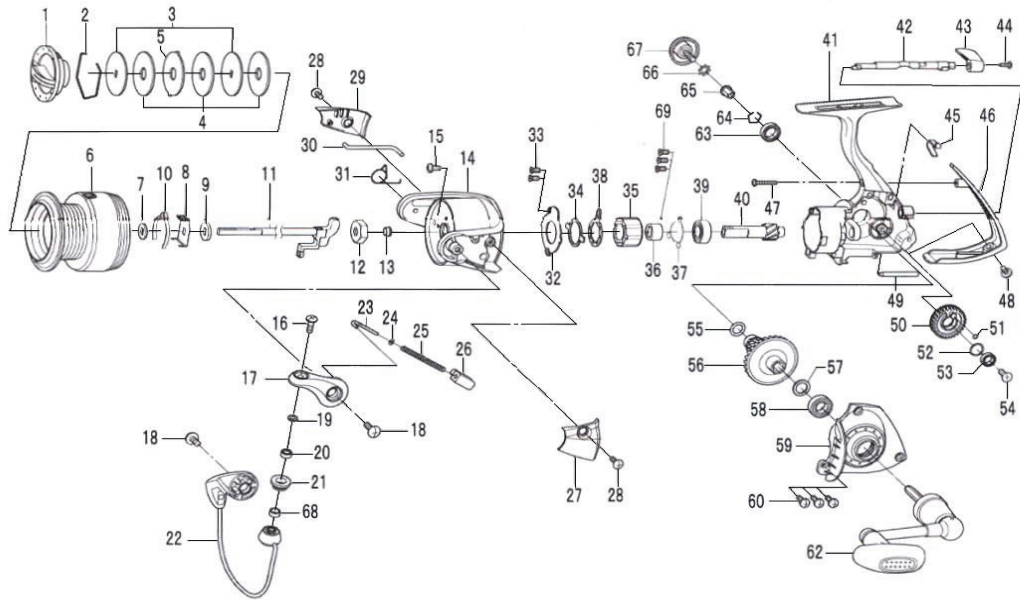

EXCELER 3500/4000

Key No.	Parts No.	Parts Name	Key No.	Parts No.	Parts Name
1	G70-0801	DRAG KNOB	37	G52-2901	BEARING RET
2	F88-4001	DRAG WASHER RET	38	F64-1401	CLUTCH CAM
3	G70-0601	KEY WASHER	39	G52-2801	BALL BEARING B
4	F69-1001	DRAG WASHER	40	G74-3101	PINION GEAR
5	G70-0701	EARED WASHER	41	G74-2101	BODY
2-6	G74-4301	SPOOL	42	G74-2601	A/R CAM
2-6	G77-6201	SPOOL (EXTRA)	43	G69-9402	A/R LEVER
7	E46-7101	SPOOL WASHER	44	G69-9501	A/R LEVER SCREW
8	G74-3901	CLICK LEAF SPRING HOLDER	45	G72-6201	A/R CAM SPRING
9	E24-6101	CLICK LEAF SPRING WASHER	46	G74-3501	REAR COVER
10	F70-9002	SPOOL CLICK LEAF SPRING	47	E11-9602	REAR COVER SCREW A
11	G74-2701	MAIN SHAFT	48	G33-2702	REAR COVER SCREW B
12	G74-3801	ROTOR NUT	49	G64-4702	STABILIZER BAR
13	G75-1201	ROTOR NUT COLLAR	50	G64-4301	OSC GEAR
14	G64-6106	ROTOR	51	B85-3401	O RING A
15	G62-7701	ROTOR NUT LOCK SCREW	52	G52-2100	OSC GEAR WASHER
16	G19-5602	LINE ROLLER SCREW	53	G46-7102	BALL BEARING C
17	G61-2310	BAIL ARM	54	B70-3401	OSC GEAR SCREW
18	G20-5001	BAIL ARM SCREW	55	G64-5301	O RING B
19	F89-7101	LINE ROLLER WASHER	56	G74-3201	DRIVE GEAR
20	G28-1601	BALL BEARING A	57	373-7800	DRIVE GEAR WASHER
21	F62-5001	LINE ROLLER	58	G52-3401	BALL BEARING D
22	G74-3601	BAIL	59	G74-3301	SIDE COVER
23	G29-8201	BAIL SPRING SHAFT	60	G33-2902	SIDE COVER SCREW
24	E31-3901	BAIL SPRING WASHER	62	G74-4001	HANDLE
25	G64-6201	BAIL SPRING	63	B86-1704	BALL BEARING E
26	G61-2103	BAIL SPRING HOLDER	64	G52-5101	BALL BEARING RET
27	G64-6301	BAIL SPRING COVER	65	F72-1202	HANDLE COLLAR
28	G27-0801	BAIL SPRING COVER SCREW	66	160-8101	LOCK WASHER
29	G64-6601	BAIL TRIP LEVER COVER	67	G74-4201	HANDLE SCREW
30	G64-6501	BAIL TRIP LEVER	68	F70-1801	LINE ROLLER COLLAR
31	G61-3101	BAIL TRIP LEVER SPRING	69	E13-4509	BEARING RET SCREW
32	G57-7401	ROLLER CLUTCH RET			
33	G55-7101	ROLLER CLUTCH RET SCREW			
34	F64-1501	CLUTCH CAM RET			
35	G31-4501	ROLLER CLUTCH			
36	G74-3001	SPACING SLEEVE			