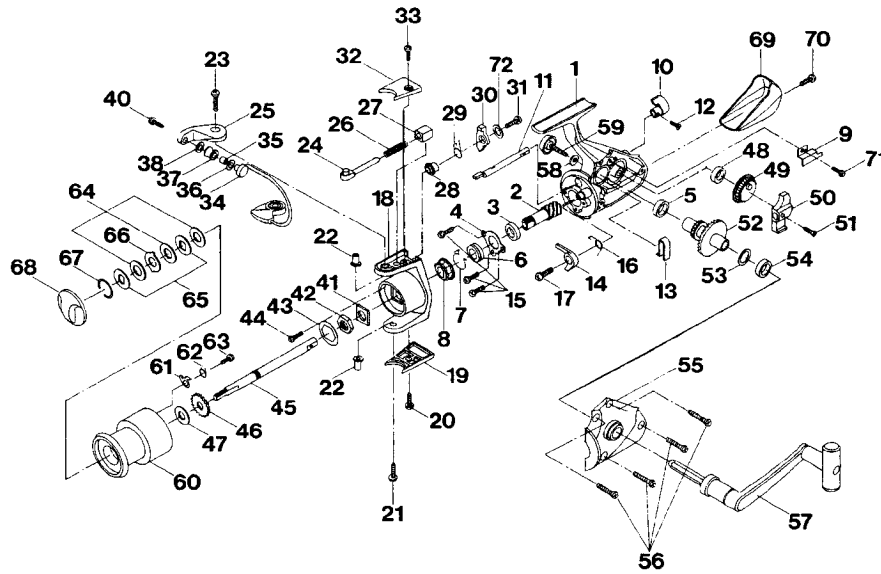

JUPITER-S4500 / 5000

Key No.	Parts No.	Parts Name
1	W30-4602	BODY
2	W30-8901	PINION GEAR
3	W30-1501	BALL BEARING
4	W30-1601	BEARING RET
5	W30-3801	BODY COLLAR
6	W30-7801	SPRING HOLDER
7	W30-7701	A/R PAWL SPRING B
8	W30-7601	A/R RATCHET
9	W30-5001	OSC SLIDER HOLDING PLT
10	W30-7002	A/R LEVER
11	W30-8001	A/R CAM
12	W30-8101	A/R LEVER SCREW
13	W30-7101	A/R CAM SPRING
14	W30-7301	A/R PAWL
15	W30-9501	BEARING RET SCREW
16	W30-7501	A/R PAWL SPRING
17	W30-7401	A/R PAWL SCREW
18	W30-8302	ROTOR
19	W31-1102	BAIL TRIP COVER
20	W30-2701	BAIL TRIP COVER SCREW
21	W31-1001	BAIL HOLDER SCREW
22	W30-1801	BAIL HOLDER COLLAR
23	W30-1701	BAIL ARM SCREW
24	W31-2101	BAIL SPRING SHAFT
25	W30-0902	BAIL ARM
26	W30-9001	BAIL SPRING
27	W31-2301	BAIL SPRING HOLDER
28	W31-1901	BAIL TRIP LEVER COLLAR
29	W31-1701	BAIL TRIP LEVER SPRING
30	W31-1301	BAIL TRIP LEVER
31	W31-1501	BAIL TRIP LEVER SCREW
32	W30-1402	BAIL SPRING COVER
33	W30-2701	BAIL SPRING COVER SCREW
34	W30-0201	BAIL
35	W30-5901	LINE ROLLER COLLAR
36	W30-6101	LINE ROLLER WASHER A
37	W30-6901	LINE ROLLER
38	W30-6201	LINE ROLLER WASHER B
40	W30-5701	LINE ROLLER SCREW

Key No.	Parts No.	Parts Name
41	W30-8201	ROTOR NUT HOLD PLT
42	W30-8701	ROTOR NUT
43	W30-6501	ROTOR NUT WASHER
44	W30-6301	ROTOR NUT LOCK SCREW
45	W30-6701	MAIN SHAFT
46	W30-2001	CLICK GEAR
47	W30-6801	SPOOL WASHER
48	W30-5601	OSC GEAR COLLAR
49	W30-5401	OSC GEAR
50	W30-5301	OSC SLIDER
51	W30-5101	OSC SLIDER SCREW
52	W30-3401	DRIVE GEAR
53	W30-4401	DRIVE GEAR WASHER
54	W30-4201	SIDE COVER BUSHING
55	W30-2502	SIDE COVER
56	W30-2601	SIDE COVER SCREW
57	W30-2802	HANDLE
58	W30-6401	HANDLE LOCK SCREW WASHER
59	W30-3002	HANDLE LOCK SCREW
60	W31-0101	SPOOL
61	W30-1901	CLICK PAWL
62	W30-2101	CLICK SPRING
63	W30-2201	CLICK PAWL SCREW
64	W30-3201	DRAG WASHER
65	W30-4801	KEY WASHER
66	W30-4501	EARED WASHER
67	W30-9601	DRAG WASHER RET
68	W30-3102	DRAG KNOB
69	W30-9202	REAR COVER
70	W30-9401	REAR COVER SCREW
71	W30-4901	OSC SLIDER HOLD PLT SCREW
72	W31-1801	BAIL TRIP LEVER WASHER