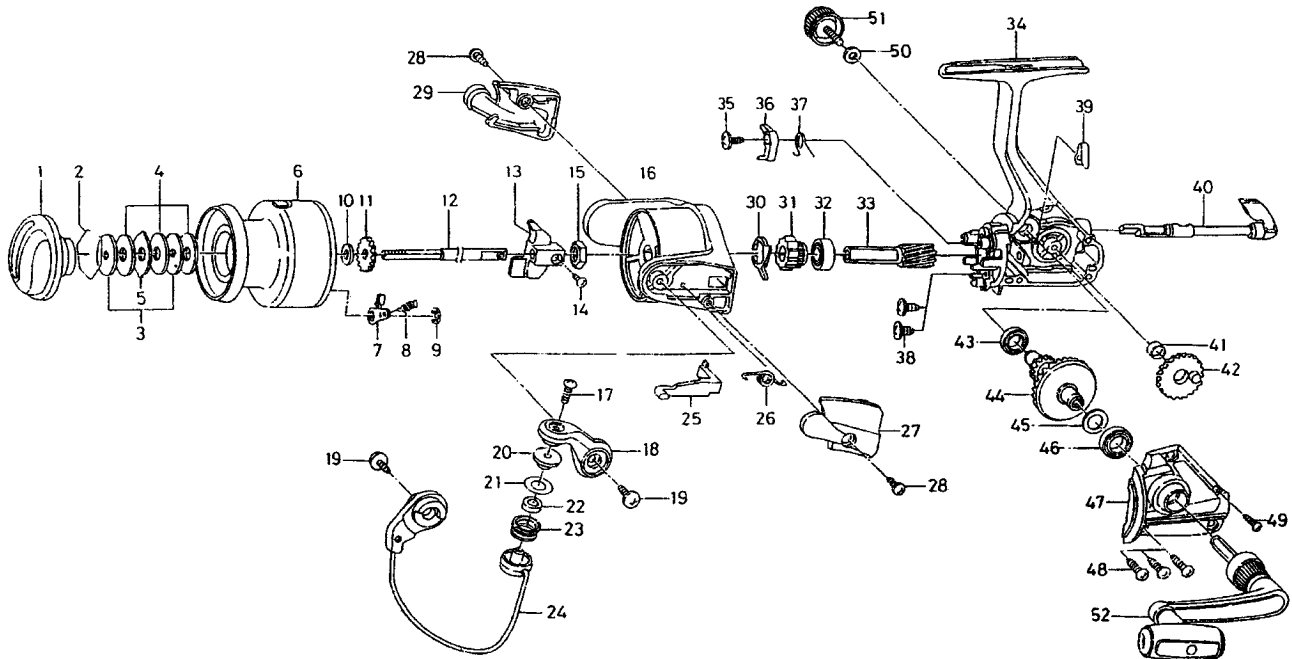

JUPITER-Z3500T-3B / 4000T-3B

Key No.	Parts No.	Parts Name
2-9	F72-8001	SPOOL
1	F32-9501	DRAG KNOB
2	171-7701	DRAG WASHER RET
3	F09-4901	KEY WASHER
4	E13-6003	DRAG WASHER
5	373-3603	EARED WASHER
7	B07-5304	CLICK PAWL
8	E40-3101	CLICK SPRING
9	320-5901	CLICK RET
10	F09-4701	SPOOL WASHER
11	E46-2701	CLICK GEAR
12	F61-9501	MAIN SHAFT
13	F09-1301	OSC SLIDER
14	352-1502	OSC SLIDER SCREW
15	340-6602	ROTOR NUT
16	F31-3905	ROTOR
17	B67-9304	LINE ROLLER SCREW
18	F61-9201	BAIL ARM
19	B84-2102	BAIL ARM SCREW
19	E15-8602	SIDE COVER SCREW B
20	F44-6302	LINE ROLLER COLLAR
21	F44-6202	LINE ROLLER WASHER
22	F47-3401	LINE ROLLER BUSHING
23	F45-4901	LINE ROLLER
24	F61-9803	BAIL
25	E46-2101	BAIL TRIP LEVER
26	F12-8901	BAIL SPRING
27	F31-4313	BAIL SPRING COVER
28	E36-4202	BAIL SPRING COVER SCREW
29	F31-4405	BAIL TRIP COVER
30	E46-2001	SPRING HOLDER

Key No.	Parts No.	Parts Name
31	F31-9801	A/R RATCHET
32	L03-6502	BALL BEARING A
33	E52-0101	PINION GEAR
34	F72-7701	BODY
35	E00-7101	A/R PAWL SCREW
36	E46-1302	A/R PAWL
37	E46-1201	A/R PAWL SPRING
38	E03-7801	BEARING RET SCREW
39	F38-5901	A/R CAM SPRING
40	F08-5125	A/R LEVER
41	F13-1601	OSC GEAR COLLAR
42	E46-1501	OSC GEAR
43	631-6901	BALL BEARING B
44	E52-0201	DRIVE GEAR
45	373-7808	DRIVE GEAR WASHER
46	631-6901	BALL BEARING C
47	F72-7801	SIDE COVER
48	B83-5002	SIDE COVER SCREW A
50	B92-4902	HANDLE LOCK SCREW WASHER
51	F03-5605	HANDLE LOCK SCREW
52	F72-7901	HANDLE

J-Z4000T-3B Special Parts

Key No.	Parts No.	Parts Name
2-9	F72-8201	SPOOL
16	F31-4205	ROTOR
24	F62-0003	BAIL
25	E46-3101	BAIL TRIP LEVER
34	F72-7703	BODY
47	F72-7803	SIDE COVER