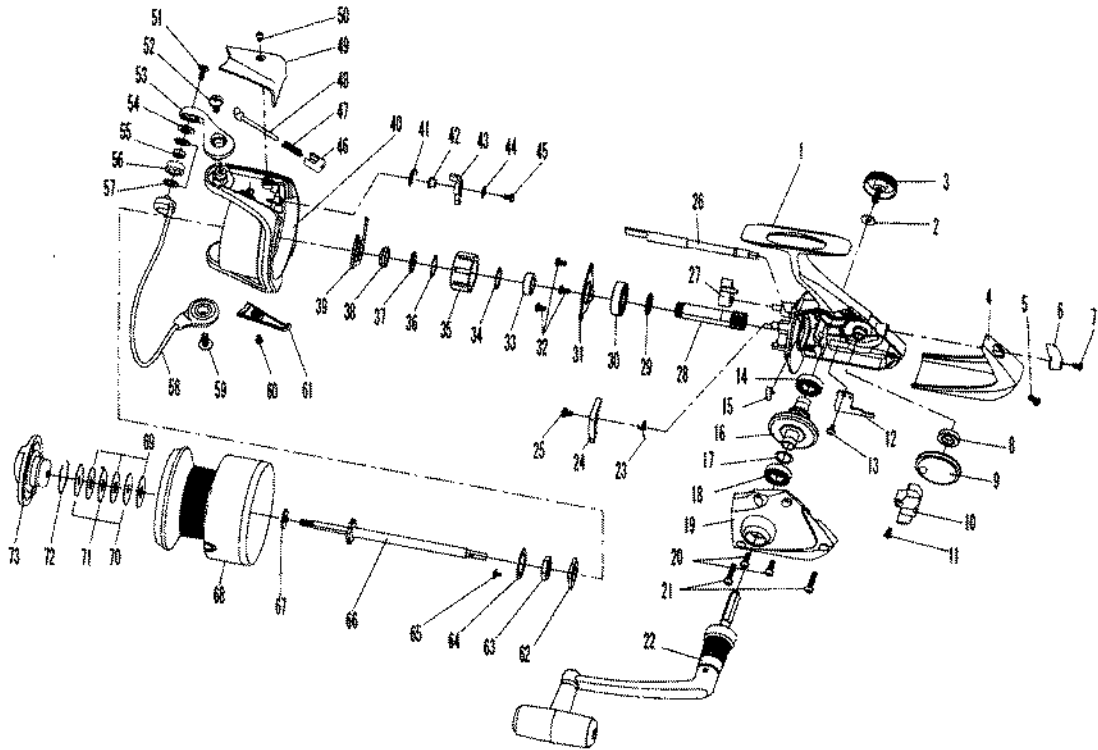

OPUS 4500/5000

Key No.	Parts No.	Parts Name	Key No.	Parts No.	Parts Name
1	W39-0002	BODY	40	W39-2702	ROTOR
2	W30-6401	HANDLE LOCK SCREW WASHER	41	W31-1701	BAIL TRIP LEVER SPRING
3	W39-0101	HANDLE SCREW	42	W39-2801	BAIL TRIP LEVER COLLAR
4	W39-0202	REAR COVER	43	W39-2901	BAIL TRIP LEVER
5	W39-0301	REAR COVER SCREW	44	W31-1801	BAIL TRIP LEVER WASHER
6	W36-0301	A/R LEVER	45	W39-3001	BAIL TRIP LEVER SCREW
7	W36-0401	A/R LEVER SCREW	46	W39-3101	BAIL SPRING HOLDER
8	W30-5601	OSC GEAR COLLAR	47	W39-3201	BAIL SPRING
9	W30-5401	OSC GEAR	48	W39-3301	BAIL SPRING SHAFT
10	W30-5301	OSC SLIDER	49	W39-3402	BAIL SPRING COVER
11	W30-5101	OSC SLIDER SCREW	50	W36-7401	BAIL SPRING COVER SCREW
12	W30-5001	OSC SLIDER HOLDING PLT	51	W36-7601	LINE ROLLER SCREW
13	W39-0601	OSC SLIDER HOLD PLT SCREW	52	W36-7501	BAIL ARM SCREW
14	W30-3801	DRIVE GEAR BUSHING	53	W39-3502	BAIL ARM
15	W39-0701	A/R CAM SPRING	54	W30-6201	LINE ROLLER WASHER B
16	W30-3401	DRIVE GEAR	55	W36-8051	LINE ROLLER COLLAR
17	W30-4401	DRIVE GEAR WASHER	56	W36-8101	LINE ROLLER
18	W30-4201	SIDE COVER BUSHING	57	W30-6101	LINE ROLLER WASHER A
19	W39-0802	SIDE COVER	58	W39-3602	BAIL
20	W39-0901	SIDE COVER SCREW A	59	W36-7501	BAIL HOLDER SCREW
21	W39-1001	SIDE COVER SCREW B	60	W36-7401	BAIL HOLDER COVER SCREW
22	W39-1102	HANDLE	61	W39-3702	BAIL HOLDER COVER
23	W39-1201	A/R PAWL SPRING A	62	W30-8201	ROTOR NUT HOLD PLT
24	W39-1301	A/R PAWL A	63	W30-8701	ROTOR NUT
25	W39-1401	A/R PAWL A SCREW	64	W30-6501	ROTOR NUT WASHER
26	W39-1501	A/R CAM	65	W36-8901	ROTOR NUT HOLD PLT SCREW
27	W39-1601	A/R PAWL B	66	W39-3801	MAIN SHAFT
28	W39-1701	PINION GEAR	67	W39-3901	CLICK GEAR
29	W39-1801	PINION WASHER	68-72	W39-4003	SPOOL
30	W30-1501	BALL BEARING	69	W36-9601	DRAG WASHER
31	W39-1901	BEARING RET	70	W36-9701	KEY WASHER
32	W30-9501	BEARING RET SCREW	71	W36-9801	EARED WASHER
33	W39-2001	SPACING SLEEVE	72	W36-9901	DRAG WASHER RET
34	W39-2101	BALL BEARING WASHER	73	W36-9501	DRAG KNOB
35	W39-2201	ROLLER CLUTCH			
36	W39-2301	ROLLER CLUTCH WASHER			
37	W39-2401	COLLAR A			
38	W39-2501	COLLAR B			
39	W39-2601	A/R PAWL SPRING B			

SPECIAL PART FOR OP5000

Key No.	Parts No.	Parts Name
68-72	W39-4004	SPOOL