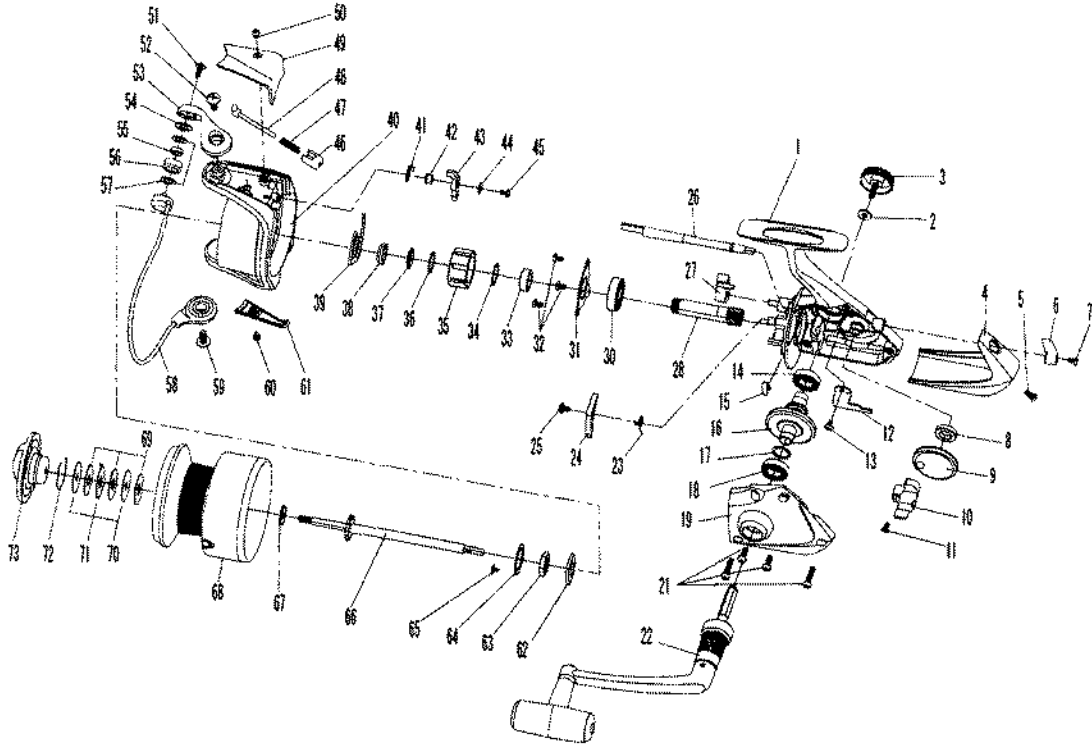

OPUS 5500/6000

Key No.	Parts No.	Parts Name
1	W39-0052	BODY
2	W30-6401	HANDLE WASHER
3	W39-0101	HANDLE SCREW
4	W39-0252	REAR COVER
5	W39-0301	REAR COVER SCREW
6	W36-0301	A/R LEVER
7	W36-0401	A/R LEVER SCREW
8	W30-5601	OSC GEAR COLLAR
9	W30-5501	OSC GEAR
10	W30-5201	OSC SLIDER
11	W30-5101	OSC SLIDER SCREW
12	W30-5001	OSC SLIDER HOLDING PLT
13	W39-0601	OSC SLIDER HOLD PLT SCREW
14	W30-3701	DRIVE GEAR BUSHING
15	W39-0702	A/R CAM SPRING
16	W30-3301	DRIVE GEAR
17	W30-4301	DRIVE GEAR WASHER
18	W30-4101	SIDE COVER BUSHING
19	W39-0852	SIDE COVER
21	W39-1001	SIDE COVER SCREW
22	W39-1152	HANDLE
23	W39-1201	A/R PAWL SPRING A
24	W39-1301	A/R PAWL A
25	W39-1401	A/R PAWL A SCREW
26	W39-1551	A/R CAM
27	W39-1601	A/R PAWL B
28	W39-1751	PINION GEAR
30	W30-1501	BALL BEARING
31	W39-1902	BEARING RET
32	W30-9501	BEARING RET SCREW
33	W39-2001	SPACING SLEEVE
34	W39-2101	BALL BEARING WASHER
35	W39-2201	ROLLER CLUTCH
36	W39-2301	ROLLER CLUTCH WASHER
37	W39-2401	COLLAR A
38	W39-2501	COLLAR B
39	W39-2602	A/R PAWL SPRING B
40	W39-2752	ROTOR

SPECIAL PART FOR OP6000

Key No.	Parts No.	Parts Name
68-72	W39-4054	SPOOL