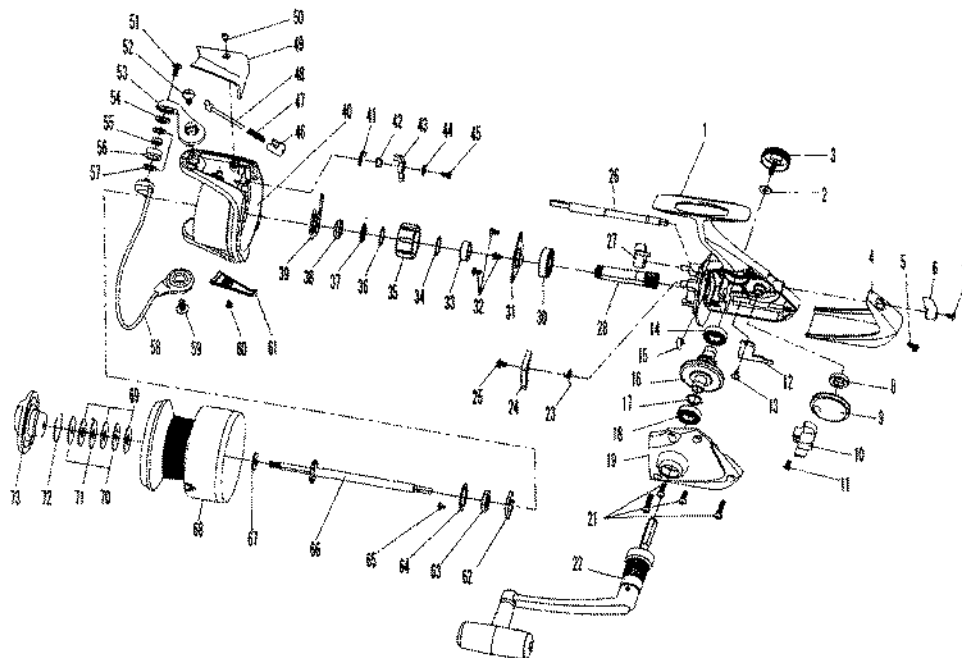

OPUS Plus 5500/6000

Key No.	Parts No.	Parts Name
1	W39-0051	BODY
2	W30-6401	HANDLE WASHER
3	W39-0101	HANDLE SCREW
4	W39-0251	REAR COVER
5	W39-0301	REAR COVER SCREW
6	W36-0301	A/R LEVER
7	W36-0401	A/R LEVER SCREW
8	W30-5601	OSC GEAR COLLAR
9	W30-5501	OSC GEAR
10	W30-5201	OSC SLIDER
11	W30-5101	OSC SLIDER SCREW
12	W30-5001	OSC SLIDER HOLDING PLT
13	W39-0601	OSC SLIDER HOLD PLT SCREW
14	W30-3601	BALL BEARING A
15	W39-0702	A/R CAM SPRING
16	W30-3301	DRIVE GEAR
17	W30-4301	DRIVE GEAR WASHER
18	W30-4001	BALL BEARING B
19	W39-0851	SIDE COVER
21	W39-1001	SIDE COVER SCREW
22	W39-1151	HANDLE
23	W39-1201	A/R PAWL SPRING A
24	W39-1301	A/R PAWL A
25	W39-1401	A/R PAWL A SCREW
26	W39-1551	A/R CAM
27	W39-1601	A/R PAWL B
28	W39-1751	PINION GEAR
30	W30-1501	BALL BEARING
31	W39-1902	BEARING RET
32	W30-9501	BEARING RET SCREW
33	W39-2001	SPACING SLEEVE
34	W39-2101	BALL BEARING WASHER
35	W39-2201	ROLLER CLUTCH
36	W39-2301	ROLLER CLUTCH WASHER
37	W39-2401	COLLAR A
38	W39-2501	COLLAR B
39	W39-2602	A/R PAWL SPRING B
40	W39-2751	ROTOR
41	W31-1701	BAIL TRIP LEVER SPRING