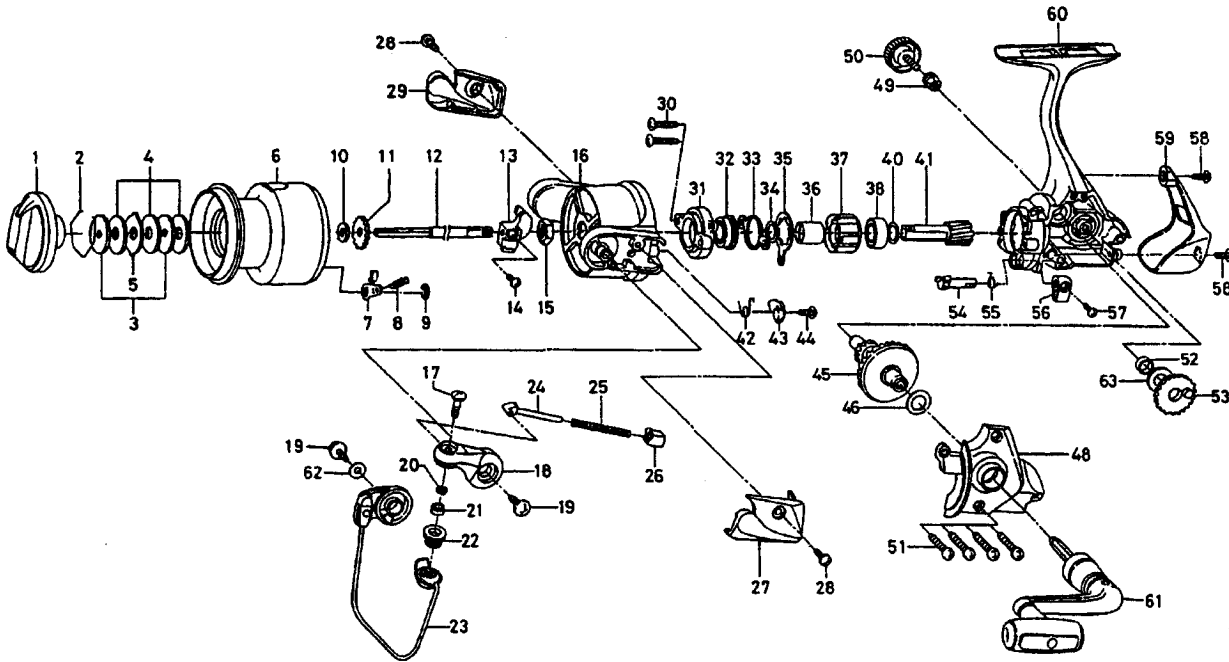

REGAL-X3500C / 4000C

Please order by part number, not key number

Key No.	Parts No.	Parts Name
2-9	G03-9401	SPOOL
2-9	G11-4801	EXTRA SPOOL
1	F75-0105	DRAG KNOB
2	F37-3301	DRAG WASHER RET
3	F09-4901	KEY WASHER
4	E13-6001	DRAG WASHER
5	373-3603	EARED WASHER
7	B07-5304	CLICK PAWL
8	E40-3101	CLICK SPRING
9	320-5901	CLICK RET
10	F09-4701	SPOOL WASHER
11	E46-2701	CLICK GEAR
12	G02-5701	MAIN SHAFT
13	G02-5501	OSC SLIDER
14	352-1505	OSC SLIDER SCREW
15	G12-3301	ROTOR NUT
16	G13-4602	ROTOR
17	G01-8601	LINE ROLLER SCREW
18	G01-7801	BAIL ARM
19	B84-2102	BAIL HOLDER SCREW
20	F89-7101	LINE ROLLER WASHER
21	F62-5102	BALL BEARING A
22	F62-5001	LINE ROLLER
23	G02-6502	BAIL
24	G14-8601	BAIL SPRING
25	G01-7502	BAIL SPRING SHAFT
26	G01-7401	BAIL SPRING HOLDER
27	G02-6402	BAIL SPRING COVER
28	E36-4202	BAIL HOLDER COVER SCREW
29	G02-6702	BAIL HOLDER COVER
30	G06-1501	BEARING RET SCREW
31	G02-5401	BEARING RET
32	F25-2901	BALL BEARING B
33	F67-9701	ROLLER CLUTCH RET A

Key No.	Parts No.	Parts Name
34	373-7814	BEARING RET WASHER
35	F64-1401	ROLLER CLUTCH RET B
36	F73-2203	SPACING SLEEVE
37	F64-1201	ROLLER CLUTCH
38	F64-1101	BALL BEARING C
40	373-7814	PINION WASHER
41	G02-5301	PINION GEAR
42	G01-7201	BAIL TRIP LEVER SPRING
43	G02-7301	BAIL TRIP LEVER
44	G12-2401	BAIL TRIP LEVER SCREW
45	G02-5601	DRIVE GEAR
46	373-7808	DRIVE GEAR WASHER
48	G14-2401	SIDE COVER
49	F72-1201	HANDLE COLLAR
50	F67-6503	HANDLE SCREW
51	B83-5002	SIDE COVER SCREW
52	F13-1601	OSC GEAR COLLAR
53	F74-7801	OSC GEAR
54	G02-2301	A/R CAM
55	G01-6101	A/R CAM SPRING
56	G01-5801	A/R LEVER
57	G01-6001	A/R LEVER SCREW
58	E24-8101	REAR COVER SCREW
59	G02-5902	REAR COVER
60	G02-7201	BODY
61	G02-8501	HANDLE
62	F40-1001	BAIL HOLDER WASHER
63	G13-1700	OSC GEAR WASHER

X4000C Special Parts

Key No.	Parts No.	Parts Name
2-9	G03-9001	SPOOL
2-9	G11-4501	EXTRA SPOOL