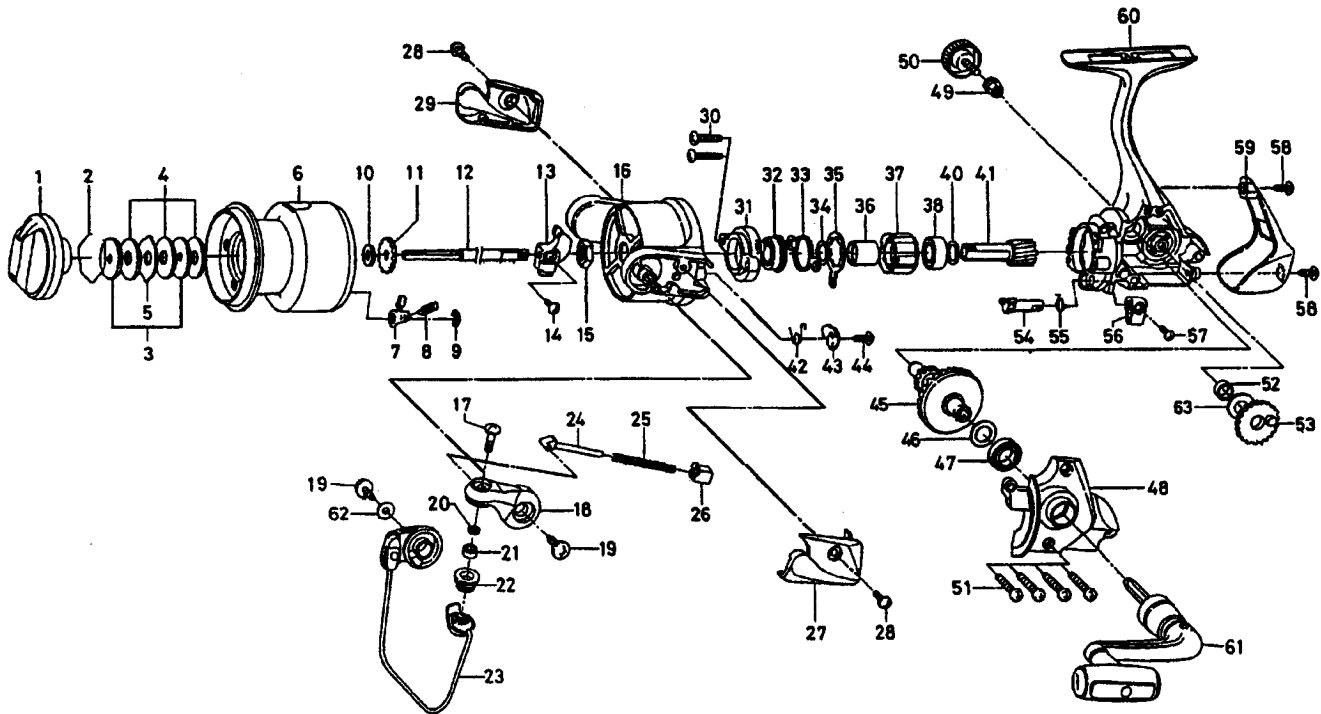

# REGAL-Z3500C / 4000C

Key No.	Parts No.	Parts Name
2-9	G02-8701	SPOOL
2-9	G11-4601	EXTRA SPOOL
1	F75-0104	DRAG KNOB
2	F37-3301	DRAG WASHER RET
3	F09-4901	KEY WASHER
4	E13-6001	DRAG WASHER
5	373-3603	EARED WASHER
7	B07-5304	CLICK PAWL
8	E40-3101	CLICK SPRING
9	320-5901	CLICK RET
10	F09-4701	SPOOL WASHER
11	E46-2701	CLICK GEAR
12	G02-5701	MAIN SHAFT
13	G02-5501	OSC SLIDER
14	352-1505	OSC SLIDER SCREW
15	G12-3301	ROTOR NUT
16	G13-4601	ROTOR
17	G01-8601	LINE ROLLER SCREW
18	G01-7801	BAIL ARM
19	B84-2102	BAIL HOLDER SCREW
20	F89-7101	LINE ROLLER WASHER
21	F62-5102	BALL BEARING A
22	F62-5001	LINE ROLLER
23	G02-6501	BAIL
24	G01-7502	BAIL SPRING SHAFT
25	G14-8601	BAIL SPRING
26	G01-7401	BAIL SPRING HOLDER
27	G02-6401	BAIL SPRING COVER
28	E36-4202	BAIL HOLDER COVER SCREW
29	G02-6701	BAIL HOLDER COVER
30	G06-1501	BEARING RET SCREW
31	G02-5401	BEARING RET A
32	F25-2901	BALL BEARING B
33	F67-9701	ROLLER CLUTCH RET

Key No.	Parts No.	Parts Name
34	373-7814	BEARING RET WASHER
35	F64-1401	BEARING RET B
36	F73-2203	SPACING SLEEVE
37	F64-1201	ROLLER CLUTCH
38	F64-1101	BALL BEARING C
40	373-7814	PINION WASHER
41	G02-5301	PINION GEAR
42	G01-7201	BAIL TRIP LEVER SPRING
43	G02-7301	BAIL TRIP LEVER
44	G12-2401	BAIL TRIP LEVER SCREW
45	G02-5601	DRIVE GEAR
46	373-7808	DRIVE GEAR WASHER
47	631-6901	BALL BEARING D
48	G02-5801	SIDE COVER
49	F72-1201	HANDLE COLLAR
50	F67-6503	HANDLE SCREW
51	B83-5002	SIDE COVER SCREW
52	F13-1601	OSC GEAR COLLAR
53	F74-7801	OSC GEAR
54	G02-2301	A/R CAM
55	G01-6101	A/R CAM SPRING
56	G01-5801	A/R LEVER
57	G01-6001	A/R LEVER SCREW
58	E24-8103	REAR COVER SCREW
59	G02-5901	REAR COVER
60	G02-2101	BODY
61	G02-8201	HANDLE
62	F40-1001	BAIL HOLDER WASHER
63	G13-1700	OSC GEAR WASHER

### RG-Z4000C Special Parts

Key No.	Parts No.	Parts Name
2-9	G02-7001	SPOOL
2-9	G10-2201	EXTRA SPOOL