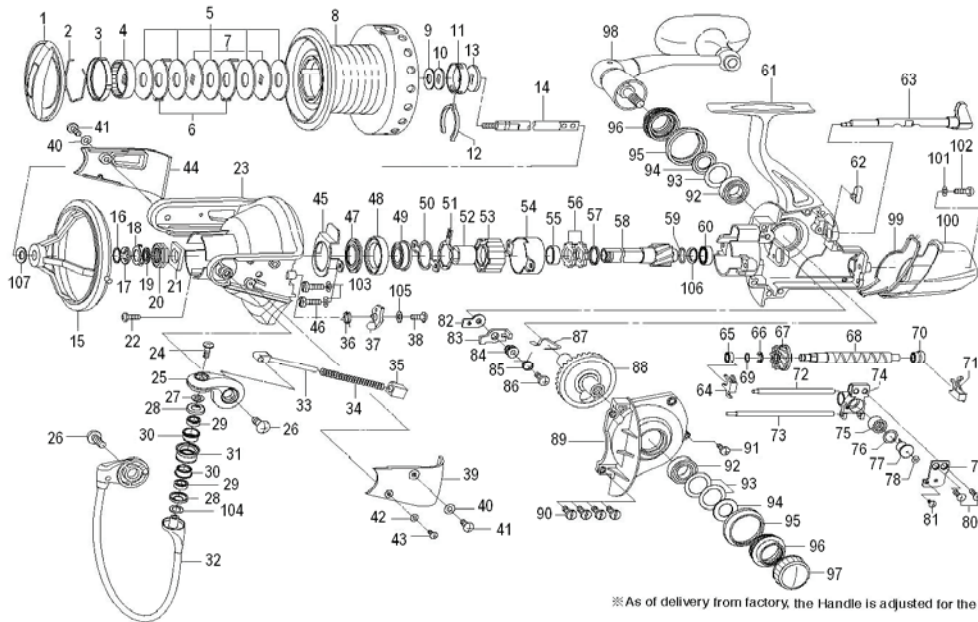

SPINNING REEL SALTIGA SURF 4500/5000/5500/6000

※ As of delivery from factory, the Handle is adjusted for the left-handed

Key No.	Parts No.	Parts Name
1	G88-1901	DRAG KNOB
2	G83-5601	DRAG WASHER RET
3	G74-5601	DRAG RATCHET PACKING
4	G77-2201	DRAG RATCHET
5	F75-5501	DRAG WASHER
6	F75-5701	EARED WASHER
7	F88-1702	KEY WASHER
2-8	G88-1801	SPOOL
9	E39-9201	SPOOL WASHER A
10	F04-3401	SPOOL WASHER B
11	F20-4001	CLICK LEAF SPRING HOLDER
12	B74-7701	SPOOL CLICK LEAF SPRING
13	E26-7501	MAIN SHAFT WASHER
14	G77-0402	MAIN SHAFT
15	G54-1601	LINE GUARD
16	G40-8301	LINE GUARD SPRING WASHER
17	320-1611	LINE GUARD RET
18	G74-0901	ROTOR NUT PACKING PLT
19	G18-0201	ROTOR NUT PACKING
20	G74-0801	ROTOR NUT
21	G39-2201	ROTOR NUT HOLD PLT
22	G17-1402	ROTOR NUT LOCK SCREW
23	G39-0918	ROTOR
24	F60-8901	LINE ROLLER SCREW
25	G39-1413	BAIL ARM
26	G45-5601	BAIL ARM SCREW
27	G74-0701	ROLLER COLLAR
28	G74-0501	BALL BEARING SHIELD A
29	G37-0905	BALL BEARING A
30	G74-0601	LINE ROLLER COLLAR
31	G74-5101	LINE ROLLER
32	G73-9901	BAIL
33	G09-1903	BAIL SPRING SHAFT
34	G09-2101	BAIL SPRING
35	G09-1801	BAIL SPRING HOLDER
36	G19-4101	BAIL TRIP LEVER SPRING
37	G39-1101	BAIL TRIP LEVER
38	G19-3701	BAIL TRIP LEVER SCREW
39	G39-1501	BAIL TRIP LEVER COVER
40	G25-6401	BAIL HOLDER WASHER
41	G20-5101	BAIL HOLDER SCREW