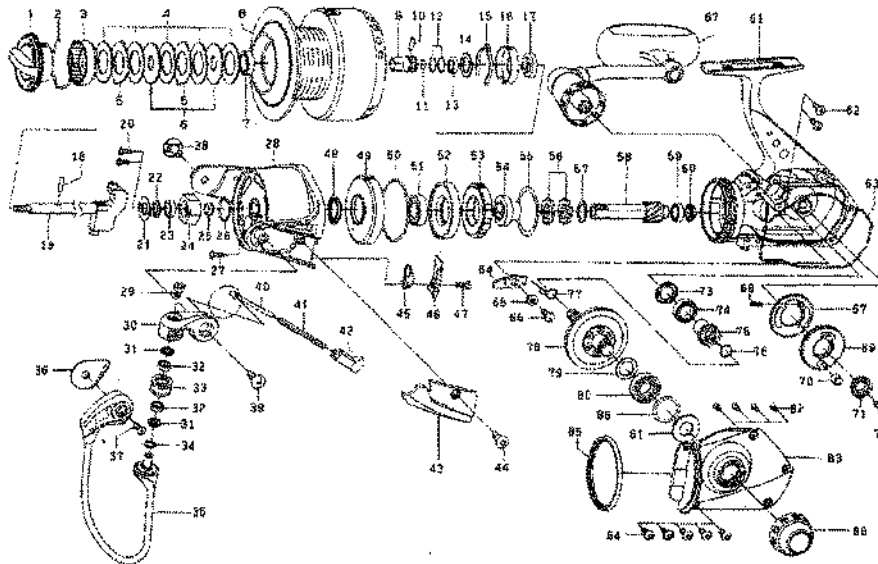

Saltiga Z5000/6000/6000GT

Key No.	Parts No.	Parts Name
1	G34-0601	DRAG KNOB
2	F71-0001	DRAG WASHER RET
3	G16-5601	DRAG KNOB CLICK PLT
4	G16-5801	DRAG WASHER
5	G16-5901	EARED WASHER
6	G16-2701	KEY WASHER
2-8	AC0-0007	SPOOL
9	G33-9201	SPOOL METAL
10	G33-9301	PIN A
11	G33-9101	O RING A
12	G33-9401	O RING B
13	F21-6101	BALL BEARING A
14	G34-1501	SPOOL WASHER
15	G34-1401	CLICK LEAF SPRING
16	G34-1301	CLICK LEAF SPRING HOLDER
17	G33-9001	BALL BEARING B
18	G33-8901	MAIN SHAFT PIN
19	G33-5101	MAIN SHAFT
20	E46-8801	ROTOR NUT HOLD PLT SCREW
21	G33-8801	ROTOR NUT HOLD PLT
22	G33-8701	ROTOR NUT SHIELD
23	F01-6401	BALL BEARING C
24	G33-8601	ROTOR NUT
25	G33-8501	ROTOR NUT COLLAR
26	G33-8401	O RING C
27	E49-2001	ROTOR NUT LOCK SCREW
28	G33-7203	ROTOR
29	G16-2201	LINE ROLLER SCREW
30	G16-0601	BAIL ARM
31	G16-2001	LINE ROLLER BUSHING
32	F84-4901	BALL BEARING D
33	G16-2101	LINE ROLLER
34	E09-6501	LINE ROLLER WASHER
35	G33-7901	BAIL
36	G33-8201	BAIL HOLDER COVER
37	351-6105	BAIL HOLDER SCREW
38	G34-1201	BAIL HOLDER NUT
39	352-1106	BAIL ARM SCREW
40	G33-7301	BAIL SPRING SHAFT
41	G09-2101	BAIL SPRING
42	G33-7501	BAIL SPRING HOLDER
43	G33-7702	BAIL SPRING COVER
44	G16-1001	BAIL SPRING COVER SCREW
45	G33-7601	ROTOR BRAKE SPRING
46	G33-7802	ROTOR BRAKE SPRING COVER
47	G16-1001	ROTOR BRAKE COVER SCREW
48	G33-8301	WATER SHIELD
49	G33-5901	ROLLER CLUTCH COVER
50	G15-8601	O RING D

SPECIAL PART FOR SA-Z6000

Key No.	Parts No.	Parts Name
2-8	AC0-0008	SPOOL

SPECIAL PART FOR SA-Z6000GT

Key No.	Parts No.	Parts Name
2-8	AC0-0009	SPOOL
58	G41-7401	PINION GEAR
78	G41-7501	DRIVE GEAR