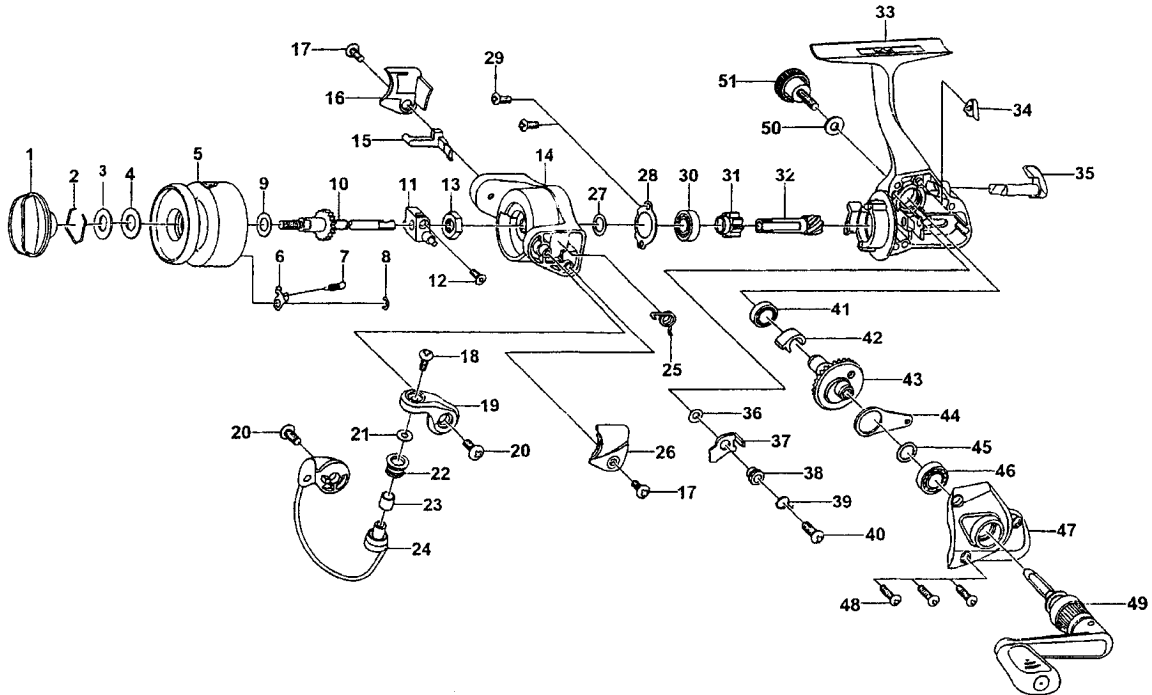

# SPINMATIC-Z500T

Key No.	Parts No.	Parts Name
2-8	F66-7101	SPOOL
2-8	F74-2801	SPOOL (EXTRA)
1	F66-8001	DRAG KNOB
2	F66-7901	DRAG WASHER RET
3	F66-7801	KEY WASHER
4	F66-7701	DRAG WASHER
6	F66-7601	CLICK PAWL
7	144-1211	CLICK SPRING
8	B86-4101	CLICK RET
9	F66-7001	SPOOL WASHER
10	F66-6401	MAIN SHAFT
11	E32-0601	OSC SUPPORT
12	E15-0203	OSC SUPPORT SCREW
13	342-4001	ROTOR NUT
14	F66-5101	ROTOR
15	F66-5501	BAIL TRIP LEVER
16	F66-5601	BAIL TRIP COVER
17	F66-5401	BAIL TRIP COVER SCREW
18	352-2501	LINE ROLLER SCREW
19	F66-5201	BAIL ARM
20	351-6107	BAIL HOLDER SCREW
21	B55-4301	LINE ROLLER WASHER
22	F66-6001	LINE ROLLER
23	B45-1501	LINE ROLLER COLLAR
24	F66-5701	BAIL
25	E32-0201	BAIL SPRING

Key No.	Parts No.	Parts Name
26	F66-5301	BAIL SPRING COVER
27	B12-8701	ROTOR WASHER
28	F66-5001	BEARING RET
29	B96-7601	BEARING RET SCREW
30	E18-2801	BALL BEARING A
31	F66-4901	A/R RATCHET
32	F66-4801	PINION GEAR
33	F66-4301	BODY
34	F66-4501	A/R CAM SPRING
35	F66-4401	A/R LEVER
36	E15-3101	A/R PAWL WASHER
37	F66-4601	A/R PAWL
38	E03-3001	A/R PAWL COLLAR
39	F66-4701	A/R PAWL SPRING
40	B00-8601	A/R PAWL SCREW
41	F69-0801	BALL BEARING B
42	F66-6201	A/R PAWL SPRING B
43	F66-6101	DRIVE GEAR
44	F66-6501	OSC SLIDER
45	375-8502	DRIVE GEAR WASHER
46	637-5701	BALL BEARING C
47	F66-6601	SIDE COVER
48	E13-0501	SIDE COVER SCREW
49	F66-6701	HANDLE
50	F02-0201	HANDLE LOCK WASHER
51	E03-5503	HANDLE LOCK SCREW