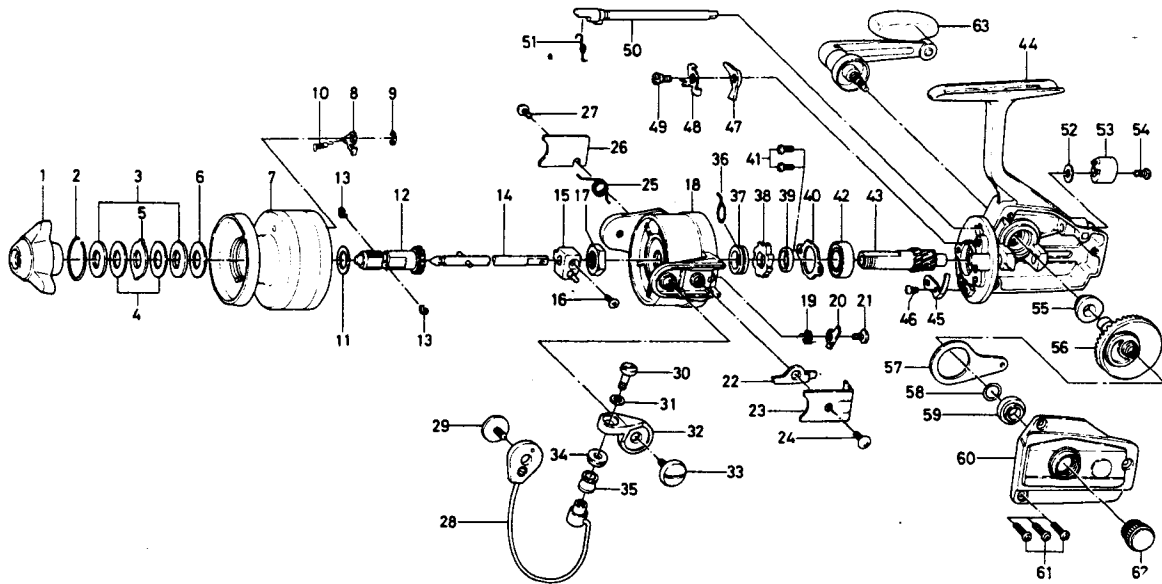

SPINNING REEL 1300X

KEY NO. 1 ~ 13
6-733-7704

SPOOL ASSEMBLY

Key No.	Parts No.	Parts Name
1	6-740-3311	Drag knob
2	6-170-4601	Drag washer retainer
3	6-374-4802	Drag D washer
4	6-373-3701	Disc washer
5	6-373-3603	Drag A washer
6	6-373-3704	Drag washer A
7	6-733-8905	Spool
8	6-807-5301	Spool click claw
9	6-320-5901	Spool click claw retainer
10	6-145-2101	Spool click claw spring
11	6-375-5701	Spool washer
12	6-720-1721	Spool metal
13	6-151-7211	Spool metal leaf spring
14	6-711-4601	Main shaft
15	6-637-0102	Oscillating support
16	6-351-5311	Oscillating slider screw
17	6-340-8301	Rotor nut
18	6-202-1035	Rotor
19	6-145-0701	Bail kick cam spring
20	6-571-0821	Bail kick cam
21	6-354-0701	Bail kick cam screw
22	6-821-3101	Bail kick lever
23	6-041-7221	Bail kick lever cover
24	6-351-7701	Bail kick lever cover screw
25	6-145-1011	Bail spring
26	6-041-7301	Bail spring cover
27	6-351-7701	Bail spring cover screw
28	6-725-8111	Bail
29	6-363-5201	Bail holder screw
30	6-353-1811	Bail screw
31	6-375-1001	Bail washer
32	6-231-2901	Arm lever

Key No.	Parts No.	Parts Name
33	6-363-5201	Arm lever screw
34	6-501-1601	Roller collar
35	6-250-4221	Line roller
36	6-145-0901	Anti-reverse claw spring
37	6-501-9901	Spring holder
38	6-280-9001	Ratchet
39	6-501-9801	Spacer
40	6-321-0901	Ball bearing ret. washer
41	6-351-0901	Ball bearing ret. washer screw
42	6-635-4801	Ball bearing
43	6-403-2201	Pinion gear
44	6-701-5003	Body
45	6-822-3101	Cam kick plate
46	6-351-6601	Cam kick plate screw
47	6-111-8201	Anti-reverse claw
48	6-041-7101	Anti-reverse claw plate
49	6-363-9301	Anti-reverse claw-screw
50	6-461-7101	Anti-reverse cam
51	6-144-0321	Anti-reverse cam spring
52	6-371-6903	Anti-reverse lever washer
53	6-541-6801	Anti-reverse lever
54	6-353-4401	Anti-reverse lever screw
55	6-637-4511	Bearing metal
56	6-414-1312	Drive gear
57	6-481-2101	Oscillating slider
58	6-637-4511	Bearing metal
59	6-375-8500	Drive gear washer
60	6-707-0201	Body cover
61	6-353-0001	Body cover screw
62	6-803-4802	Handle screw cap
63	6-815-8701	Handle