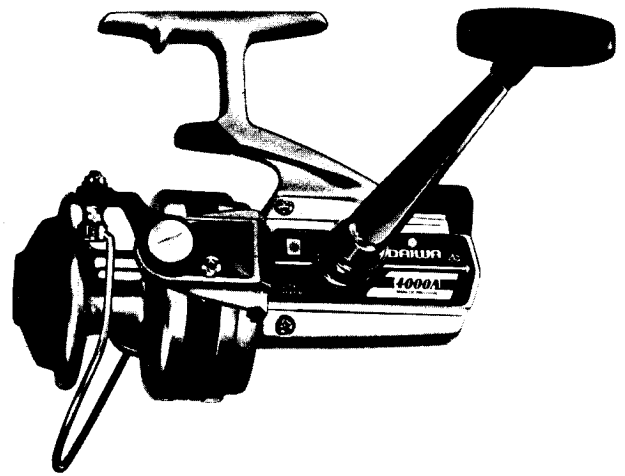

SPINNING REEL

4000c

Key No.	Parts No.	Parts Name	Price	Key No.	Parts No.	Parts Name	Price	Key No.	Parts No.	Parts Name	Price
1	60008233	Drag knob	\$2.75	17	63734501	Bail washer	\$.50	32	63732701	Anti-reverse claw washer	\$.50
2	67309101	Spool assembly	13.00	18	62502801	Line roller	1.00	33	63624201	Anti-reverse claw screw	.60
3	63712732	Spool washer	.50	19	62103501	Balancer	.60	34	64123501	Drive gear	3.00
4	67102202	Main shaft	1.50	20	67251211	Bail	2.80	35	63712820	Drive gear washer	.50
5	64807801	Oscillating slider	.60	21	63516401	Bail holder screw	.50	36	66317611	Ball bearing	4.00
6	63518901	Oscillating slider screw	.50	22	62804101	Ratchet	1.00	37	67051611	Body cover	1.80
7	63408301	Rotor nut	.60	23	63516601	Ball bearing ret. washer screw	.50	38	63515901	Body cover screw	.50
8	62012211	Rotor	5.00	24	66347001	Ball bearing ret. washer	.60	39	63513631	Handle screw	.60
9	63520901	Ratchet screw	.50	25	66331001	Ball bearing	4.00	40	63719521	Handle washer	.50
10	61435501	Bail spring	.50	26	64016701	Pinion	2.40	41	64123601	Oscillating gear	.60
11	66330701	Bail spring cover	.50	27	67001612	Body	5.40	42	63732700	Anti-reverse lever washer	.50
12	63501931	Bail spring cover screw	.50	28	61423511	Anti-reverse cam spring	.50	43	65408321	Anti-reverse lever	.60
13	63631901	Arm lever screw	.60	29	67107901	Anti-reverse cam	.60	44	63522501	Anti-reverse lever screw	.50
14	61303201	Bail holder cap	.50	30	61423421	Anti-reverse claw spring	.50	45	67452011	Handle	5.40
15	62308111	Arm lever	1.20	31	61109701	Anti-reverse claw	.60				
16	63408501	Bail nut	.60								