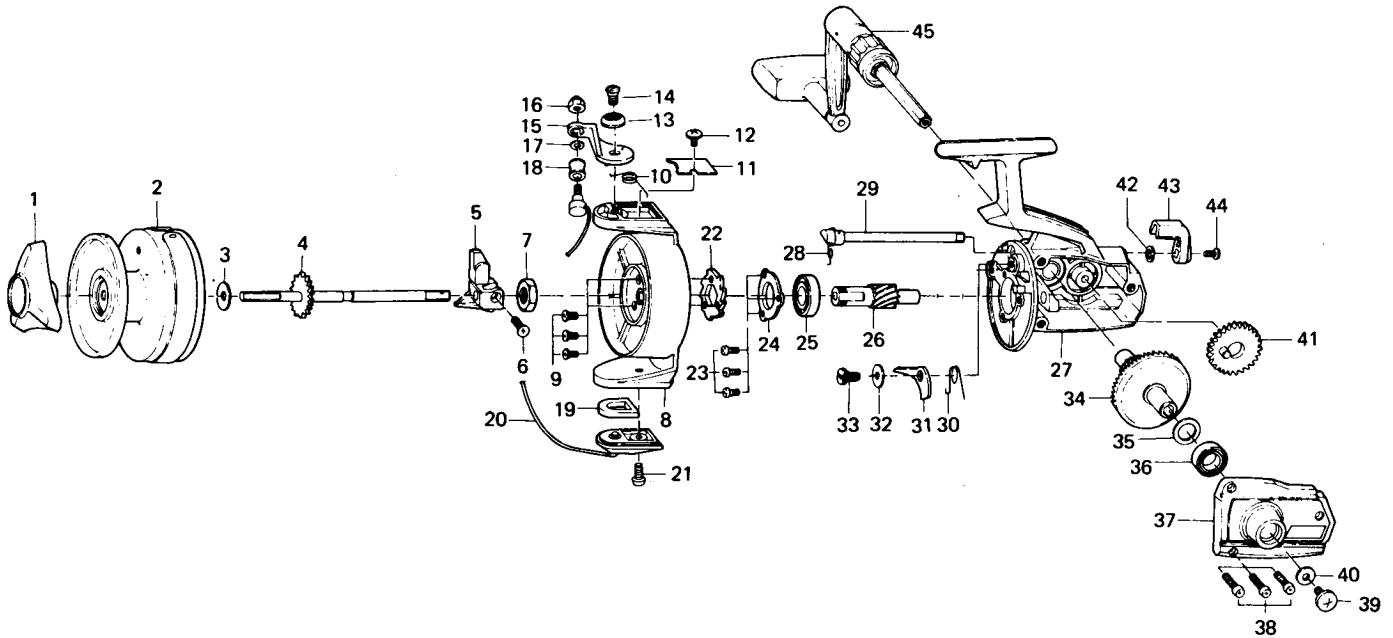

SPINNING REEL

4000c

Key No.	Parts No.	Parts Name	Price	Key No.	Parts No.	Parts Name	Price	Key No.	Parts No.	Parts Name	Price
1	60008233	Drag knob	\$2.75	17	63734501	Bail washer	\$.50	32	63732701	Anti-reverse claw washer	\$.50
2	67309101	Spool assembly	13.00	18	62502801	Line roller	1.00	33	63624201	Anti-reverse claw screw	.60
3	63712732	Spool washer	.50	19	62103501	Balancer	.60	34	64123501	Drive gear	3.00
4	67102202	Main shaft	1.50	20	67251211	Bail	2.80	35	63712820	Drive gear washer	.50
5	64807801	Oscillating slider	.60	21	63516401	Bail holder screw	.50	36	66317611	Ball bearing	4.00
6	63518901	Oscillating slider screw	.50	22	62804101	Ratchet	1.00	37	67051611	Body cover	1.80
7	63408301	Rotor nut	.60	23	63516601	Ball bearing ret. washer screw	.50	38	63515901	Body cover screw	.50
8	62012211	Rotor	5.00	24	66347001	Ball bearing ret. washer	.60	39	63513631	Handle screw	.60
9	63520901	Ratchet screw	.50	25	66331001	Ball bearing	4.00	40	63719521	Handle washer	.50
10	61435501	Bail spring	.50	26	64016701	Pinion	2.40	41	64123601	Oscillating gear	.60
11	66330701	Bail spring cover	.50	27	67001612	Body	5.40	42	63732700	Anti-reverse lever washer	.50
12	63501931	Bail spring cover screw	.50	28	61423511	Anti-reverse cam spring	.50	43	65408321	Anti-reverse lever	.60
13	63631901	Arm lever screw	.60	29	67107901	Anti-reverse cam	.60	44	63522501	Anti-reverse lever screw	.50
14	61303201	Bail holder cap	.50	30	61423421	Anti-reverse claw spring	.50	45	67452011	Handle	5.40
15	62308111	Arm lever	1.20	31	61109701	Anti-reverse claw	.60				
16	63408501	Bail nut	.60								

ALWAYS SPECIFY MODEL NO., PART NAME & PARTS NO. WHEN ORDERING PARTS
PLEASE ENCLOSE CORRECT AMOUNT FOR PART'S PRICE WHEN ORDERING