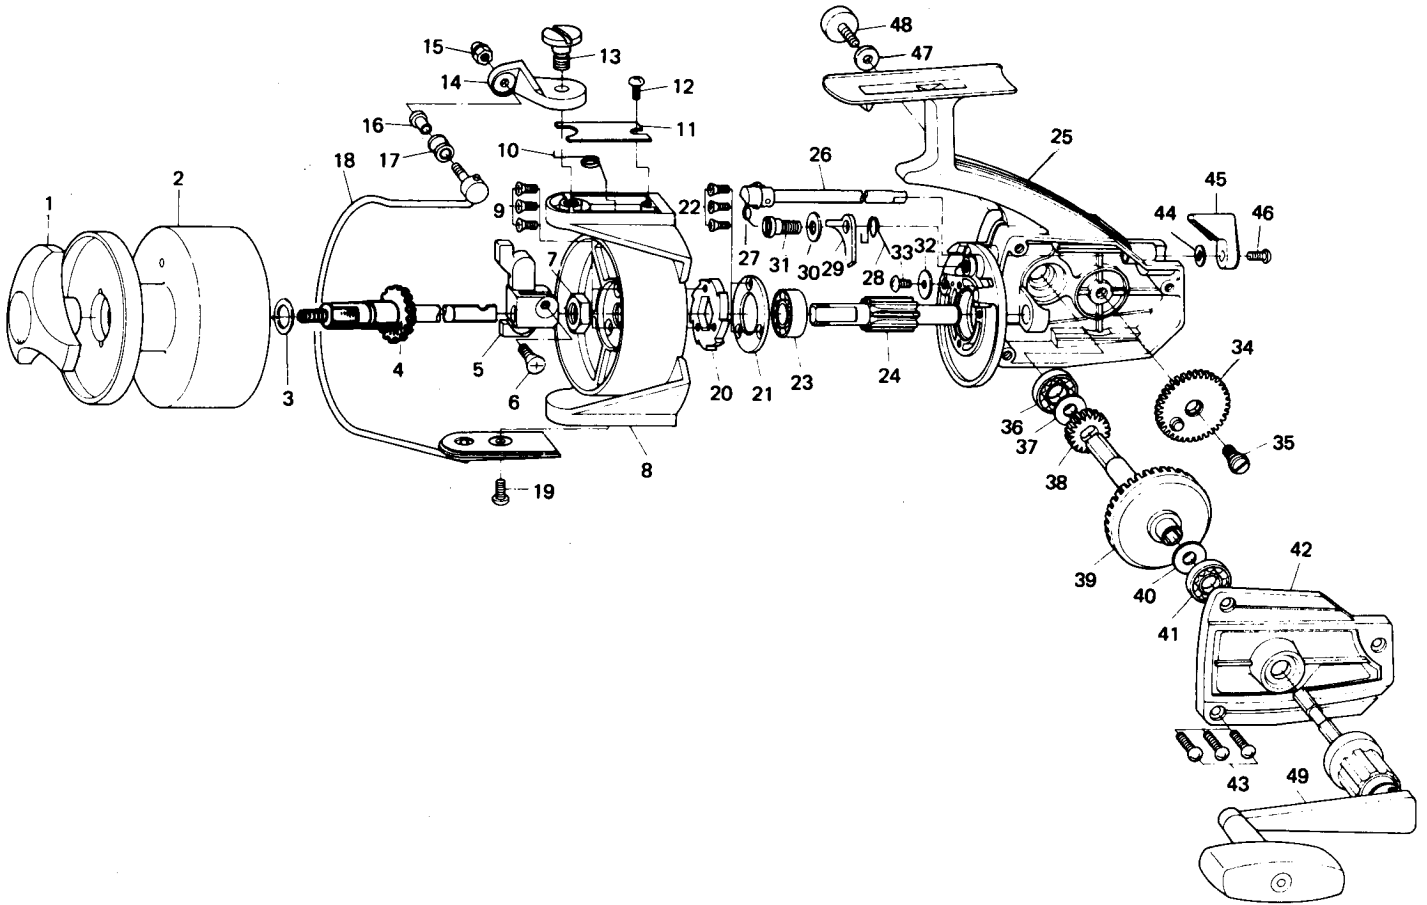

SPINNING REEL

7000c

Key No.	Parts No.	Parts Name	Price	Key No.	Parts No.	Parts Name	Price	Key No.	Parts No.	Parts Name	Price
1	60008232	Drag knob	\$2.75	17	62502802	Line roller	\$1.00	33	63516102	Anti-reverse cam screw	\$ .50
2	67309001	Spool assembly	13.00	18	67200212	Bail	3.00	34	67500411	Oscillating gear	.85
3	63729601	Spool washer	.50	19	63516401	Bail holder screw	.50	35	63619011	Oscillating gear screw	.50
4	67106201	Main shaft	1.50	20	62804001	Ratchet	.90	36	66317611	Ball bearing	4.00
5	64807601	Oscillating slider	.60	21	66331101	Ball bearing ret. washer	.60	37	63712822	Drive gear washer (A)	.50
6	63519001	Oscillating slider screw	.50	22	63518901	Ball bearing ret. washer screw	.50	38	64016501	Oscillating pinion	.60
7	63408301	Rotor nut	.60	23	66331001	Ball bearing	4.00	39	64123201	Drive gear	4.00
8	62012001	Rotor	5.20	24	64016401	Pinion	2.40	40	63712820	Drive gear washer (B)	.50
9	63518901	Ratchet screw	.50	25	67001407	Body	6.00	41	66317611	Ball bearing	4.00
10	61435501	Bail spring	.50	26	67101801	Anti-reverse cam	.60	42	67051406	Body cover	2.40
11	66346801	Bail spring cover	.50	27	61423511	Anti-reverse cam spring	.50	43	63518801	Body cover screw	.50
12	63516102	Bail spring cover screw	.50	28	61423421	Anti-reverse claw spring	.50	44	63729911	Anti-reverse lever washer	.50
13	63617011	Arm lever screw	.60	29	61109501	Anti-reverse claw	.60	45	65408201	Anti-reverse lever	.60
14	62310601	Arm lever	.90	30	63732701	Anti-reverse claw washer	.50	46	63511801	Anti-reverse lever screw	.50
15	63408501	Bail nut	.60	31	63624201	Anti-reverse claw screw	.60	47	63723501	Handle washer	.50
16	65007111	Roller collar	.60	32	63729501	Anti-reverse cam washer	.50	48	63612211	Handle screw	.60
								49	67451831	Handle	6.00

ALWAYS SPECIFY MODEL NO., PART NAME & PARTS NO. WHEN ORDERING PARTS  
PLEASE ENCLOSE CORRECT AMOUNT FOR PART'S PRICE WHEN ORDERING