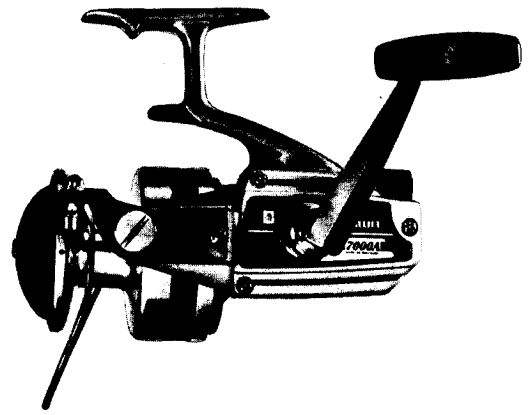

SPINNING REEL

7000c

Key No.	Parts No.	Parts Name	Price	Key No.	Parts No.	Parts Name	Price	Key No.	Parts No.	Parts Name	Price
1	60008232	Drag knob	\$2.75	17	62502802	Line roller	\$1.00	33	63516102	Anti-reverse cam screw	\$ .50
2	67309001	Spool assembly	13.00	18	67200212	Bail	3.00	34	67500411	Oscillating gear	.85
3	63729601	Spool washer	.50	19	63516401	Bail holder screw	.50	35	63619011	Oscillating gear screw	.50
4	67106201	Main shaft	1.50	20	62804001	Ratchet	.90	36	66317611	Ball bearing	4.00
5	64807601	Oscillating slider	.60	21	66331101	Ball bearing ret. washer	.60	37	63712822	Drive gear washer (A)	.50
6	63519001	Oscillating slider screw	.50	22	63518901	Ball bearing ret. washer screw	.50	38	64016501	Oscillating pinion	.60
7	63408301	Rotor nut	.60	23	66331001	Ball bearing	4.00	39	64123201	Drive gear	4.00
8	62012001	Rotor	5.20	24	64016401	Pinion	2.40	40	63712820	Drive gear washer (B)	.50
9	63518901	Ratchet screw	.50	25	67001407	Body	6.00	41	66317611	Ball bearing	4.00
10	61435501	Bail spring	.50	26	67101801	Anti-reverse cam	.60	42	67051406	Body cover	2.40
11	66346801	Bail spring cover	.50	27	61423511	Anti-reverse cam spring	.50	43	63518801	Body cover screw	.50
12	63516102	Bail spring cover screw	.50	28	61423421	Anti-reverse claw spring	.50	44	63729911	Anti-reverse lever washer	.50
13	63617011	Arm lever screw	.60	29	61109501	Anti-reverse claw	.60	45	65408201	Anti-reverse lever	.60
14	62310601	Arm lever	.90	30	63732701	Anti-reverse claw washer	.50	46	63511801	Anti-reverse lever screw	.50
15	63408501	Bail nut	.60	31	63624201	Anti-reverse claw screw	.60	47	63723501	Handle washer	.50
16	65007111	Roller collar	.60	32	63729501	Anti-reverse cam washer	.50	48	63612211	Handle screw	.60
								49	67451831	Handle	6.00