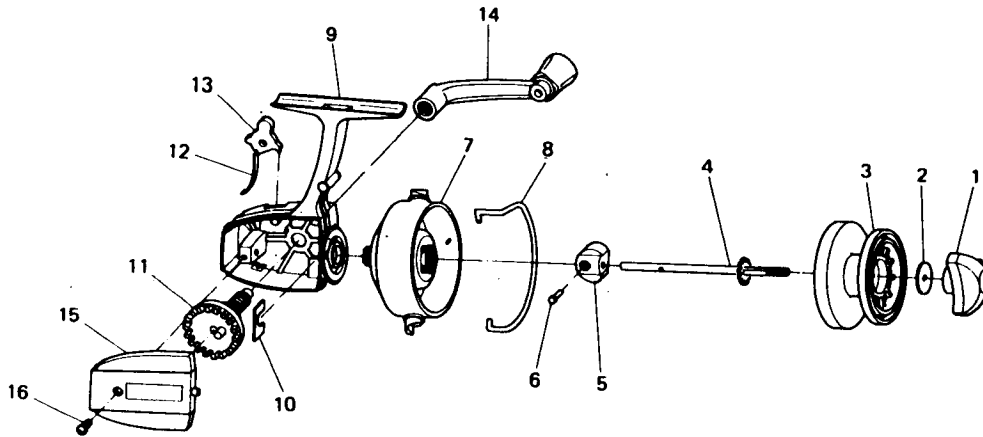

SPINNING REEL 7270A

LINE CAPACITY: 200 YDS., 8 LB. TEST (290m Dia. 0.23mm)

Key No.	Parts No.	Parts Name	Key No.	Parts No.	Parts Name
1	64413501	Drag knob	9	61923801	Body
2	63747901	Drag washer	10	66324011	Pinion retainer
3	67308001	Spool	11	64128901	Drive gear
4	67105301	Main shaft	12	61506201	Anti-reverse claw spring
5	64805101	Oscillating slider	13	61104711	Anti-reverse claw
6	64904411	Oscillating slider pin	14	67457501	Handle
7	67352501	Rotor	15	67056705	Body cover
8	62202331	Bail	16	63517001	Body cover screw