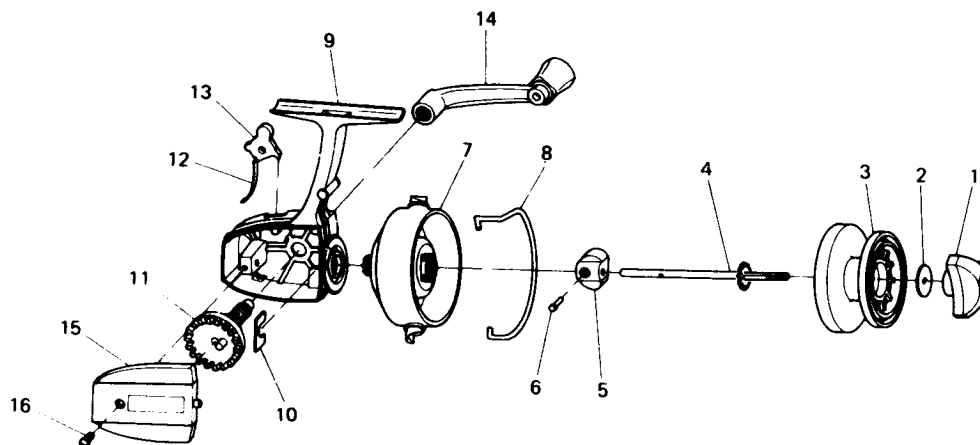

**SPINNING REEL 7270A**

**LINE CAPACITY: 200 YDS., 8 LB. TEST (185m. 3.6kg)**

Key No.	Parts No.	Parts Name	Price Per Piece	Key No.	Parts No.	Parts Name	Price Per Piece
1	6-441-3501	Drag knob	\$ .55	9	6-192-3801	Body	\$2.00
2	6-374-7901	Drag washer	.10	10	6-632-4011	Pinion retainer	.10
3	6-730-8001	Spool	1.50	11	6-412-8901	Drive gear	.70
4	6-710-5301	Main shaft	.55	12	6-150-6201	Anti-reverse claw spring	.10
5	6-480-5101	Oscillating slider	.10	13	6-110-4711	Anti-reverse claw	.10
6	6-490-4411	Oscillating slider pin	.10	14	6-745-7501	Handle	1.15
7	6-735-2501	Rotor	2.05	15	6-705-6705	Body cover	.25
8	6-220-2331	Bail	.50	16	6-351-7001	Body cover screw	.10