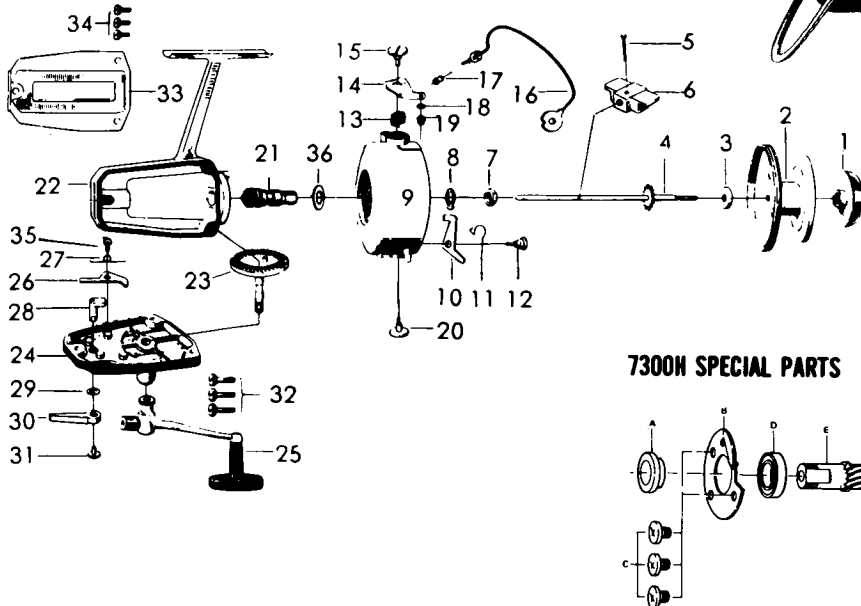

DAIWA

SPINNING REEL

7300A 7300B 7300HA

7300B SPECIAL PARTS

Part No.	Part Name	Price
16	67254201 Bail	$2.00
19	63419901 Bail nut	.50
22	61924401 Body	3.50
23	64129201 Drive gear	1.25
25	67457701 Handle	3.00
30	65410901 Anti-reverse lever	.50
32	63516401 Body cover A screw	.50
34	63520401 Body cover B screw	.50

7300H SPECIAL PARTS

7300H SPECIAL PARTS

Part No.	Part Name	Price
A	65003211 (5032) Pinion collar	$ .50
B	61505621 (1556) Ball bearing retaining washer	.50
C	63501931 (3519a) Ball bearing retaining washer screw	.50
D	66316901 (63169) Ball bearing	3.25
E	64007021 (4070a) Pinion	1.25

LINE CAPACITY: 300 YDS., 10 LB. TEST

Key No.	Parts No.	Parts Name	Price	Key No.	Parts No.	Parts Name	Price	Key No.	Parts No.	Parts Name	Price
1	60034424 (A00344)	Drag knob	$1.20	16	60028831 (A00288)	Bail	$2.00	31	63501931 (3519a)	Anti-reverse lever screw	$ .50
2	60034741 (A00347)	Spool assembly	3.60	17	62500231 (2502c)	Line roller	.50	32	63511501 (35115)	Body cover A screw	.50
3	63714411 (37144-1)	Spool washer	.50	18	61600121	Bail washer	.50	33	67055501	Body cover B	.75
4	60034611 (A00346)	Main shaft	1.10	19	63402011 (3420a)	Bail nut	.50	34	63511301 (35113)	Body cover B screw	.50
5	64902421 (4924)	Oscillating slider pin	.50	20	63616501 (36165)	Bail holder screw	.50	35	63512561 (35125)	Anti-reverse claw screw	.50
6	64803511 (4835)	Oscillating slider	.50	21	64006011 (4060)	Pinion	.75	36	63716420 (37164-1)	Pinion washer	.50
7	63405842 (3458)	Rotor nut	.50	22	61923301 (01730-2b)	Body	3.50	(21, 36, 7300 only) For 7300H only			
8	61601611 (1616a)	Rotor retaining washer	.50	23	64107931 (4179a)	Drive gear	1.25	4	60034511 (A00345)	Main shaft	1.10
9	60058644 (A00586)	Rotor	3.25	24	60625721	Body cover A	1.25	10	65706611 (5766)	Bail kick lever	.50
10	65706611 (5731a)	Bail kick lever	.50	25	60006141	Handle	3.00	15	63616611 (36166)	Arm lever screw	.50
11	61405031 (1450c)	Bail kick lever spring	.50	26	61102021 (1120a)	Anti-reverse claw	.50	19	63408201 (3482)	Bail nut	.50
12	63611511 (36115a)	Bail kick lever screw	.50	27	61410021 (14100a)	Anti-reverse claw spring	.50	22	61923303 (01730H-2d)	Body	3.50
13	61409221 (1492a)	Bail spring	.50	28	64602011 (4620)	Anti-reverse cam	.50	23	64109851 (4198a)	Drive gear	1.25
14	62301651 (2316a)	Arm lever	.50	29	61501751 (1517b)	Anti-reverse lever washer	.50	26	61103721 (1137)	Anti-reverse claw	.50
15	63616411 (36164)	Arm lever screw	.50	30	65402221 (5422)	Anti-reverse lever	.50	27	61414411 (14144)	Anti-reverse claw spring	.50
								33	67055503	Body cover B	.75

ALWAYS SPECIFY MODEL NO., PART NAME & PARTS NO. WHEN ORDERING PARTS
PLEASE ENCLOSE CORRECT AMOUNT FOR PART'S PRICE WHEN ORDERING