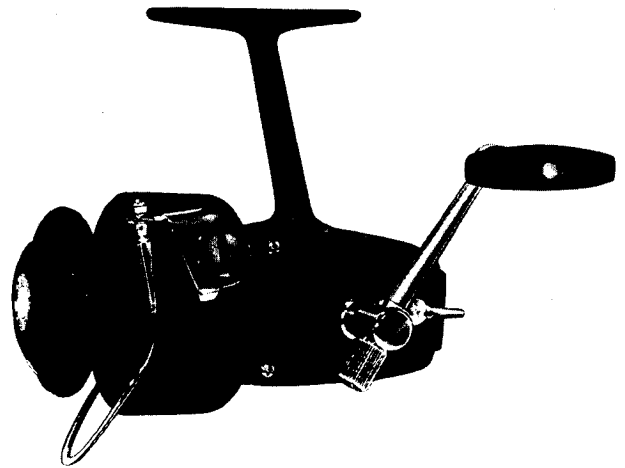

DAIWA

SPINNING REEL

7300A 7300B 7300HA

7300B SPECIAL PARTS

Part No.	Part Name	Price
16	67254201 Bail	\$2.00
19	63419901 Bail nut	.50
22	61924401 Body	3.50
23	64129201 Drive gear	1.25
25	67457701 Handle	3.00
30	65410901 Anti-reverse lever	.50
32	63516401 Body cover A screw	.50
34	63520401 Body cover B screw	.50