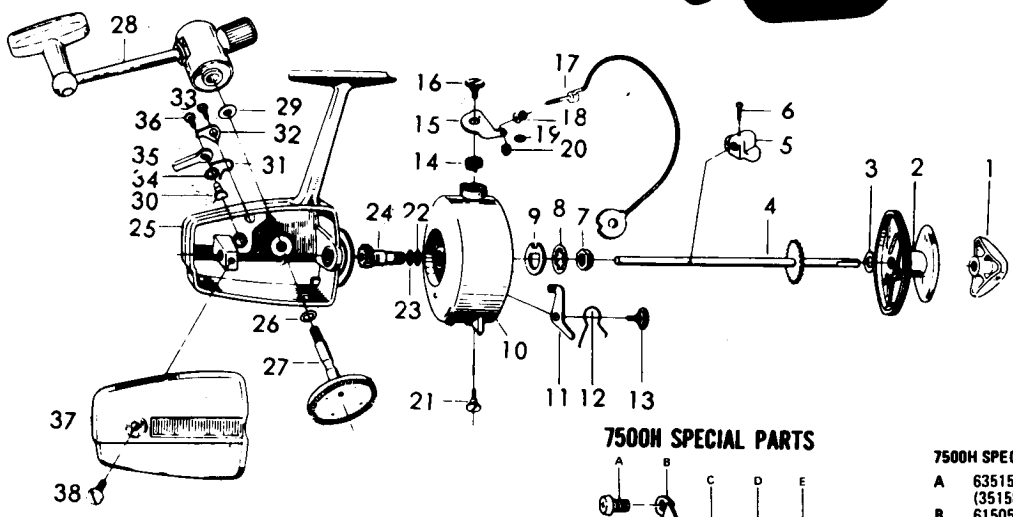

7500H SPECIAL PARTS

7500H SPECIAL PARTS			Price
A	63515801 (35158)	Cushion spring retaining screw	$.50
B	61505221 (1552)	Cushion spring	.50
C	65002131 (5021)	Pinion collar	.60
D	63407721 (3477)	Ball bearing retaining nut	.50
E	66310041 (63100)	Ball bearing	3.60

LINE CAPACITY: 270 YDS., 12 LB. TEST

Key No.	Parts No.	Parts Name	Price	Key No.	Parts No.	Parts Name	Price	Key No.	Parts No.	Parts Name	Price
1	60051802 (A00518)	Drag knob	$.90	16	63616411 (36164)	Arm lever screw	$.50	31	61409031 (1490a)	Anti-reverse claw spring	$.50
2	60007041 (A0070a)	Spool assembly	4.00	17	60029021 (A00290)	Bail	1.60	32	61101711 (1117a)	Anti-reverse claw	.50
3	63712731 (37127)	Spool washer	.50	18	62501011 (2510)	Line roller	.90	33	63512561 (35125)	Anti-reverse claw screw	.50
4	60043331 (A00433a)	Main shaft	1.20	19	61600121 (3728a)	Bail washer	.50	34	61501751 (1517b)	Anti-reverse lever washer	.50
5	64803231 (4832)	Oscillating slider	.60	20	63402011 (3420a)	Bail nut	.50	35	65401911 (5419)	Anti-reverse lever	.60
6	64902421 (4924)	Oscillating slider pin	.50	21	63616501 (36165)	Bail holder screw	.50	36	63501931 (3519a)	Anti-reverse lever screw	.50
7	63405842 (3458)	Rotor nut	.50	22	63713801 (37138)	Pinion adjusting washer	.50	37	67056201 (0664)	Body cover	.90
8	61601611 (1616a)	Rotor washer	.50	23	63712823 (37128-3)	Pinion washer	.50	38	63606911 (3669)	Body cover screw	.50
9	63713111 (37131)	Rotor retaining washer	.50	24	64005521 (4055a)	Pinion	1.20	(19, 22, 23, 7500 only)			
10	60043151 (A00431)	Rotor	2.40	25	60053323 (A00533)	Body	3.00	For 7500H only			
11	65702641 (5726a)	Bail kick lever	.50	26	63700352 (3703b-2)	Drive gear washer	.50	20	63408201 (3482)	Bail nut	$.50
12	61405031 (1450d)	Bail kick lever spring	.50	27	64114411 (41144)	Driver gear	1.60	24	64006971 (4069a)	Pinion	1.20
13	63611511 (36115a)	Bail kick lever screw	.50	28	60006141 (A0061)	Handle	3.00	25	61908932 (1989-2)	Body	3.00
14	61412801 (14128)	Bail spring	.50	29	63713011 (37130)	Handle washer	.50	27	64114531 (41144)	Drive gear	1.60
15	62301651 (2316a)	Arm lever	.60	30	64601861 (4618)	Anti-reverse cam	.60	28	60006142	Handle	3.00
								32	61101711	Anti-reverse claw	.50
								37	67056202	Body cover	.90

ALWAYS SPECIFY MODEL NO., PART NAME & PARTS NO. WHEN ORDERING PARTS
PLEASE ENCLOSE CORRECT AMOUNT FOR PART'S PRICE WHEN ORDERING