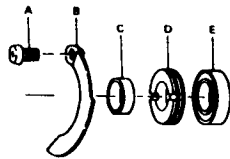

7500H SPECIAL PARTS

7500H SPECIAL PARTS

A	63515801	Cushion spring retaining screw
B	61505221	Cushion spring
C	65002131	Pinion collar
D	63407721	Ball bearing retaining nut
E	66310041	Ball bearing

LINE CAPACITY: 270 YDS., 12 LB. TEST (230m Dia. 0.35mm)

Key No.	Parts No.	Parts Name	Key No.	Parts No.	Parts Name
1	60051802	Drag knob	25	60053323	Body
2	60007041	Spool assembly	26	63700352	Drive gear washer
3	63712731	Spool washer	27	64114411	Drive gear
4	60043331	Main shaft	28	60006141	Handle
5	64803231	Oscillating slider	29	63713011	Handle washer
6	64902421	Oscillating slider pin	30	64601861	Anti-reverse cam
7	63405842	Rotor nut	31	61409031	Anti-reverse claw spring
8	61601611	Rotor washer	32	61101711	Anti-reverse claw
9	63713111	Rotor retaining washer	33	63512561	Anti-reverse claw screw
10	60043151	Rotor	34	61501751	Anti-reverse lever washer
11	65702641	Bail kick lever	35	65401911	Anti-reverse lever
12	61405031	Bail kick lever spring	36	63501931	Anti-reverse lever screw
13	63611511	Bail kick lever screw	37	67056201	Body cover
14	61412801	Bail spring	38	63606911	Body cover screw
15	62301651	Arm lever	(19, 22, 23, 7500 only)		
16	63616411	Arm lever screw	For 7500H only		
17	60029021	Bail	20	63408201	Bail nut
18	62501011	Line roller	24	64006971	Pinion
19	61600121	Bail washer	25	61908932	Body
20	63402011	Bail nut	27	64114531	Drive gear
21	63616501	Bail holder screw	28	60006142	Handle
22	63713801	Pinion adjusting washer	32	61101711	Anti-reverse claw
23	63712823	Pinion washer	37	67056202	Body cover
24	64005521	Pinion