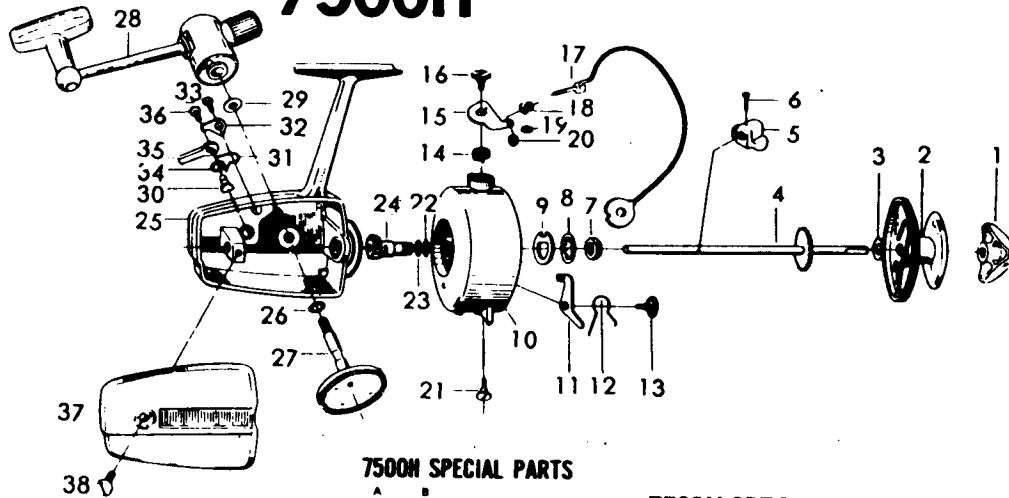

SPINNING REEL 7500 7500H

7500H SPECIAL PARTS

7500H SPECIAL PARTS

A	63515801	Cushion spring retaining screw
B	61505221	Cushion spring
C	65002131	Pinion collar
D	63407721	Ball bearing retaining nut
E	66310041	Ball bearing

LINE CAPACITY: 270 YDS., 12 LB. TEST (230m Dia. 0.35mm)

Key No.	Parts No.	Parts Name	Key No.	Parts No.	Parts Name
1	60051802	Drag knob	25	60053323	Body
2	60007041	Spool assembly	26	63700352	Drive gear washer
3	63712731	Spool washer	27	64114411	Drive gear
4	60043331	Main shaft	28	60006141	Handle
5	64803231	Oscillating slider	29	63713011	Handle washer
6	64902421	Oscillating slider pin	30	64601861	Anti-reverse cam
7	63405842	Rotor nut	31	61409031	Anti-reverse claw spring
8	61601611	Rotor washer	32	61101711	Anti-reverse claw
9	63713111	Rotor retaining washer	33	63512561	Anti-reverse claw screw
10	60043151	Rotor	34	61501751	Anti-reverse lever washer
11	65702641	Bail kick lever	35	65401911	Anti-reverse lever
12	61405031	Bail kick lever spring	36	63501931	Anti-reverse lever screw
13	63611511	Bail kick lever screw	37	67056201	Body cover
14	61412801	Bail spring	38	63606911	Body cover screw
15	62301651	Arm lever	(19, 22, 23, 7500 only)		
16	63616411	Arm lever screw	For 7500H only		
17	60029021	Bail	20	63408201	Bail nut
18	62501011	Line roller	24	64006971	Pinion
19	61600121	Bail washer	25	61908932	Body
20	63402011	Bail nut	27	64114531	Drive gear
21	63616501	Bail holder screw	28	60006142	Handle
22	63713801	Pinion adjusting washer	32	61101711	Anti-reverse claw
23	63712823	Pinion washer	37	67056202	Body cover
24	64005521	Pinion