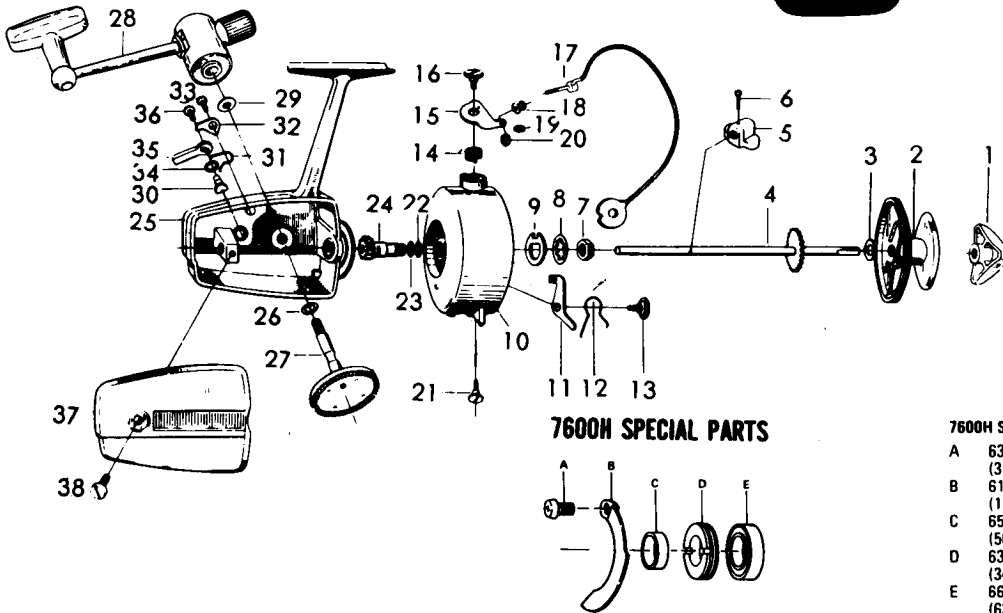

7600H SPECIAL PARTS			Price
A	63515801 (35158)	Cushion spring retaining screw	$ .50
B	61505221 (1552)	Cushion spring	.50
C	65002131 (5021)	Pinion collar	.50
D	63407721 (3477)	Ball bearing retaining nut	.50
E	66310041 (63100)	Ball bearing	3.50

LINE CAPACITY: 250 YDS., 15 LB. TEST

Key No.	Parts No.	Parts Name	Price	Key No.	Parts No.	Parts Name	Price	Key No.	Parts No.	Parts Name	Price
1	60051802 (A00518)	Drag knob	$1.30	17	60029221 (A00292)	Bail	$2.50	33	63512561 (35125)	Anti-reverse claw screw	.50
2	60004351 (A0043a)	Spool assembly	4.50	18	62501011 (2510)	Line roller	.50	34	61501751 (1517b)	Anti-reverse lever washer	.50
3	63712731 (37127)	Spool washer	.50	19	61600121	Bail washer	.50	35	65401911 (5419)	Anti-reverse lever	.50
4	60043331 (00433a)	Main shaft	1.25	20	63402011 (3420)	Bail nut	.50	36	63501931 (3519a)	Anti-reverse lever screw	.50
5	64803231 (4832)	Oscillating slider	.50	21	63616501 (36165)	Bail holder screw	.50	37	67057203 (0664)	Body cover	1.50
6	64902421 (4924)	Oscillating slider pin	.50	22	63713801 (37138)	Pinion adjusting washer	.50	38	63606911 (3669)	Body cover screw	.50
7	63405842 (3458)	Rotor nut	.50	23	63712823 (37128-3)	Pinion washer	.50	(19, 22, 23, 7600 only)			
8	61601611 (1616a)	Rotor washer	.50	24	64005521 (4055a)	Pinion	1.25	15	62303911 (2339)	Arm lever	$ .70
9	63713111 (37131)	Rotor retaining washer	.50	25	60053323 (A00533)	Body	4.00	17	60029431 (A00294)	Bail	2.50
10	60054451 (A00544)	Rotor	4.00	26	63700352 (3703b-2)	Drive gear washer	.50	18	62501901 (2519)	Line roller	.50
11	65702741 (5727a)	Bail kick lever	.50	27	64114411 (41144)	Drive gear	1.75	20	63408201 (3482)	Bail nut	.50
12	61405031 (1450c)	Bail kick lever spring	.50	28	60002031 (A0020)	Handle	4.00	24	64006971 (4069a)	Pinion	1.25
13	63611511 (36115a)	Bail kick lever screw	.50	29	63713011 (37130)	Handle washer	.50	25	61908932 (1989-2)	Body	4.00
14	61412801 (14128)	Bail spring	.50	30	64601851 (4618)	Anti-reverse cam	.50	26	63700350 (3703)	Drive gear washer	.50
15	62301651 (2316a)	Arm lever	.50	31	61409031 (1490a)	Anti-reverse claw spring	.50	27	64114531 (41145a)	Drive gear	1.75
16	63616411 (36163)	Arm lever screw	.50	32	61101711 (117a)	Anti-reverse claw	.50	28	60002032	Handle	4.00
								32	61103301 (1133)	Anti-reverse claw	.50
								37	67056204	Body cover	1.50

ALWAYS SPECIFY MODEL NO., PART NAME & PARTS NO. WHEN ORDERING PARTS
PLEASE ENCLOSE CORRECT AMOUNT FOR PART'S PRICE WHEN ORDERING