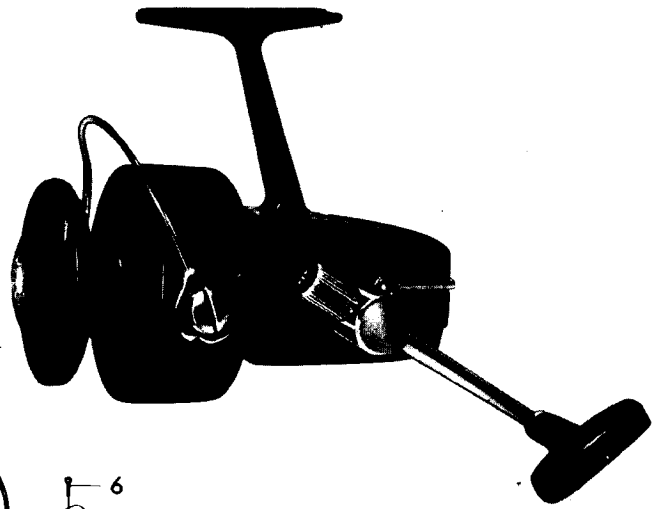

7600H SPECIAL PARTS			Price
A	63515801 (35158)	Cushion spring retaining screw	$ .50
B	61505221 (1552)	Cushion spring	.50
C	65002131 (5021)	Pinion collar	.50
D	63407721 (3477)	Ball bearing retaining nut	.50
E	66310041 (63100)	Ball bearing	3.50

LINE CAPACITY: 250 YDS., 15 LB. TEST

Key No.	Parts No.	Parts Name	Price	Key No.	Parts No.	Parts Name	Price	Key No.	Parts No.	Parts Name	Price
1	60051802 (A00518)	Drag knob	$1.30	17	60029221 (A00292)	Bail	$2.50	33	63512561 (35125)	Anti-reverse claw screw	.50
2	60004351 (A0043a)	Spool assembly	4.50	18	62501011 (2510)	Line roller	.50	34	61501751 (1517b)	Anti-reverse lever washer	.50
3	63712731 (37127)	Spool washer	.50	19	61600121	Bail washer	.50	35	65401911 (5419)	Anti-reverse lever	.50
4	60043331 (00433a)	Main shaft	1.25	20	63402011 (3420)	Bail nut	.50	36	63501931 (3519a)	Anti-reverse lever screw	.50
5	64803231 (4832)	Oscillating slider	.50	21	63616501 (36165)	Bail holder screw	.50	37	67057203 (0664)	Body cover	1.50
6	64902421 (4924)	Oscillating slider pin	.50	22	63713801 (37138)	Pinion adjusting washer	.50	38	63606911 (3669)	Body cover screw	.50
7	63405842 (3458)	Rotor nut	.50	23	63712823 (37128-3)	Pinion washer	.50	(19, 22, 23, 7600 only)			
8	61601611 (1616a)	Rotor washer	.50	24	64005521 (4055a)	Pinion	1.25	15	62303911 (2339)	Arm lever	$ .70
9	63713111 (37131)	Rotor retaining washer	.50	25	60053323 (A00533)	Body	4.00	17	60029431 (A00294)	Bail	2.50
10	60054451 (A00544)	Rotor	4.00	26	63700352 (3703b-2)	Drive gear washer	.50	18	62501901 (2519)	Line roller	.50
11	65702741 (5727a)	Bail kick lever	.50	27	64114411 (41144)	Drive gear	1.75	20	63408201 (3482)	Bail nut	.50
12	61405031 (1450c)	Bail kick lever spring	.50	28	60002031 (A0020)	Handle	4.00	24	64006971 (4069a)	Pinion	1.25
13	63611511 (36115a)	Bail kick lever screw	.50	29	63713011 (37130)	Handle washer	.50	25	61908932 (1989-2)	Body	4.00
14	61412801 (14128)	Bail spring	.50	30	64601851 (4618)	Anti-reverse cam	.50	26	63700350 (3703)	Drive gear washer	.50
15	62301651 (2316a)	Arm lever	.50	31	61409031 (1490a)	Anti-reverse claw spring	.50	27	64114531 (41145a)	Drive gear	1.75
16	63616411 (36163)	Arm lever screw	.50	32	61101711 (117a)	Anti-reverse claw	.50	28	60002032	Handle	4.00
								32	61103301 (1133)	Anti-reverse claw	.50
								37	67056204	Body cover	1.50

ALWAYS SPECIFY MODEL NO., PART NAME & PARTS NO. WHEN ORDERING PARTS
PLEASE ENCLOSE CORRECT AMOUNT FOR PART'S PRICE WHEN ORDERING