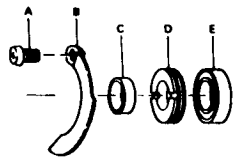

SPINNING REEL 7600 7600H

7600H SPECIAL PARTS

7600H SPECIAL PARTS

- A 63515801 Cushion spring retaining screw
- B 61505221 Cushion spring
- C 65002131 Pinion collar
- D 63407721 Ball bearing retaining nut
- E 66310041 Ball bearing

LINE CAPACITY: 250 YDS., 15 LB. TEST (210m Dia. 0.40mm)

Key No.	Parts No.	Parts Name
1	60051802	Drag knob
2	60004351	Spool assembly
3	63712731	Spool washer
4	60043331	Main shaft
5	64803231	Oscillating slider
6	64902421	Oscillating slider pin
7	63405842	Rotor nut
8	61601611	Rotor washer
9	63713111	Rotor retaining washer
10	60054451	Rotor
11	65702741	Bail kick lever
12	61405031	Bail kick lever spring
13	63611511	Bail kick lever screw
14	61412801	Bail spring
15	62301651	Arm lever
16	63616411	Arm lever screw
17	60029221	Bail
18	62501011	Line roller
19	61600121	Bail washer
20	63402011	Bail nut
21	63616501	Bail holder screw
22	63713801	Pinion adjusting washer
23	63712823	Pinion washer
24	64005521	Pinion
25	60053323	Body

Key No.	Parts No.	Parts Name
26	63700352	Drive gear washer
27	64114411	Drive gear
28	60002031	Handle
29	64601851	Anti-reverse cam
30	61409031	Anti-reverse claw spring
31	61101711	Anti-reverse claw
32	63512561	Anti-reverse claw screw
33	61501751	Anti-reverse lever washer
34	65401911	Anti-reverse lever
35	63501931	Anti-reverse lever screw
36	67056203	Body cover
37	63606911	Body cover screw

(19, 22, 23, 7600 only)

For 7600H only

15	62303911	Arm lever
17	60029431	Bail
18	62501901	Line roller
20	63408201	Bail nut
24	64006971	Pinion
25	61908932	Body
27	64114531	Drive gear
28	60002032	Handle
32	61103301	Anti-reverse claw
37	67056204	Body cover