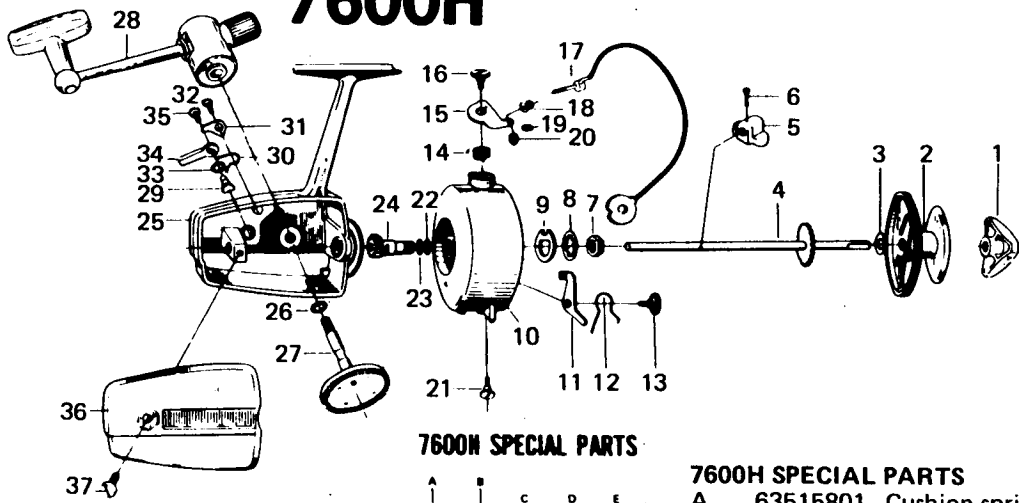

SPINNING REEL 7600 7600H

7600H SPECIAL PARTS

7600H SPECIAL PARTS

- A 63515801 Cushion spring retaining screw
- B 61505221 Cushion spring
- C 65002131 Pinion collar
- D 63407721 Ball bearing retaining nut
- E 66310041 Ball bearing

LINE CAPACITY: 250 YDS., 15 LB. TEST (210m Dia. 0.40mm)

Key No.	Parts No.	Parts Name
1	60051802	Drag knob
2	60004351	Spool assembly
3	63712731	Spool washer
4	60043331	Main shaft
5	64803231	Oscillating slider
6	64902421	Oscillating slider pin
7	63405842	Rotor nut
8	61601611	Rotor washer
9	63713111	Rotor retaining washer
10	60054451	Rotor
11	65702741	Bail kick lever
12	61405031	Bail kick lever spring
13	63611511	Bail kick lever screw
14	61412801	Bail spring
15	62301651	Arm lever
16	63616411	Arm lever screw
17	60029221	Bail
18	62501011	Line roller
19	61600121	Bail washer
20	63402011	Bail nut
21	63616501	Bail holder screw
22	63713801	Pinion adjusting washer
23	63712823	Pinion washer
24	64005521	Pinion
25	60053323	Body

Key No.	Parts No.	Parts Name
26	63700352	Drive gear washer
27	64114411	Drive gear
28	60002031	Handle
29	64601851	Anti-reverse cam
30	61409031	Anti-reverse claw spring
31	61101711	Anti-reverse claw
32	63512561	Anti-reverse claw screw
33	61501751	Anti-reverse lever washer
34	65401911	Anti-reverse lever
35	63501931	Anti-reverse lever screw
36	67056203	Body cover
37	63606911	Body cover screw

(19, 22, 23, 7600 only)

For 7600H only

15	62303911	Arm lever
17	60029431	Bail
18	62501901	Line roller
20	63408201	Bail nut
24	64006971	Pinion
25	61908932	Body
27	64114531	Drive gear
28	60002032	Handle
32	61103301	Anti-reverse claw
37	67056204	Body cover