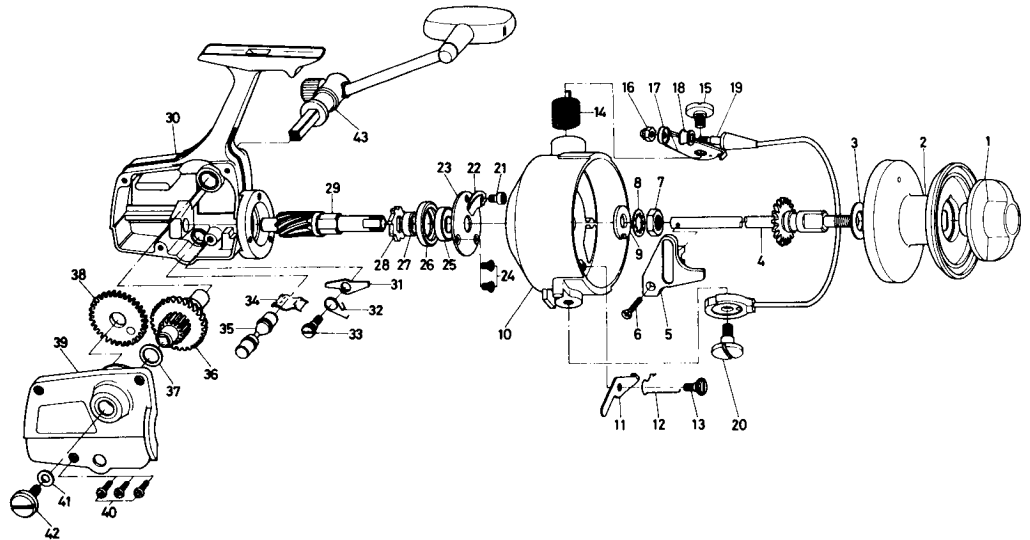

DAIWA

SPINNING REEL

7850RLA 7850HRLA

7850HRLA SPECIAL PARTS

Key No.	Parts No.	Parts Name	Price
1	60043712	Drag knob	$2.00
2	60043801	Spool assembly	5.50
10	60044281	Rotor	4.50
29	64005661	Pinion	3.60
30	67000502	Body	5.00
36	60092012	Drive gear	6.00
39	60091905	Body cover	3.00
43	60091701	Handle	5.40

LINE CAPACITY: 300 YDS., 20 LB. TEST

Key No.	Parts No.	Parts Name	Price	Key No.	Parts No.	Parts Name	Price	Key No.	Parts No.	Parts Name	Price
1	60043712 (A00437)	Drag knob	$2.00	16	63408501 (3485)	Bail nut	.50	30	67000501 (7005)	Body	$5.00
2	60043801 (A00438)	Spool assembly	5.50	17	62302241 (2322)	Arm lever	1.25	31	61101921 (1119a)	Anti-reverse claw	.50
3	63746301	Spool washer	.50	18	62501501 (2515)	Line roller	.50	32	61409821 (1498)	Anti-reverse claw spring	.50
4	60014341 (A00143)	Main shaft	1.60	19	60044131 (A00441)	Bail	2.75	33	63607231 (3672)	Anti-reverse claw screw	.50
5	64806821 (4868)	Oscillating slider	.60	20	63622901 (36229)	Bail holder screw	.60	34	61503721 (1537)	Anti-reverse lever spring	.50
6	63531401 (35121)	Oscillating slider screw	.50	21	63622601 (36226)	Cushion spring retaining screw	.50	35	65402141 (5421)	Anti-reverse lever	.95
7	63404601 (3446)	Rotor nut	.50	22	61503811 (1538)	Cushion spring	.50	36	60092001 (A00920)	Drive gear	6.00
8	61601711 (1617a)	Rotor washer	.50	23	66303801 (6338)	Ball bearing ret. washer	.50	37	63716420 (37164)	Drive gear washer	.50
9	63713911 (37139)	Rotor retaining washer	.50	24	63520901 (35209)	Ball bearing ret. screw	.50	38	60091801	Oscillating bull gear	.95
10	60044281 (A00442)	Rotor	4.50	25	66331001 (63310)	Ball bearing	4.00	39	60091904 (A00919)	Body cover	3.00
11	65703041 (5730a)	Bail kick lever	.50	26	66343601 (63436)	Adjust ring	.50	40	63515901 (35159)	Body cover screw	.50
12	61409921 (1499)	Bail kick lever spring	.50	27	65001213 (5012)	Pinion collar	.50	41	63718331 (37183b)	Handle washer	.50
13	63622802 (36228)	Bail kick lever screw	.50	28	62801011	Ratchet	.50	42	63622701 (36227)	Handle screw	.50
14	61409611 (1496)	Bail spring	.50	29	64009261	Pinion	3.60	43	60091701	Handle	5.40
15	63623001 (36230)	Arm lever screw	.60								

ALWAYS SPECIFY MODEL NO., PART NAME & PARTS NO. WHEN ORDERING PARTS
PLEASE ENCLOSE CORRECT AMOUNT FOR PART'S PRICE WHEN ORDERING