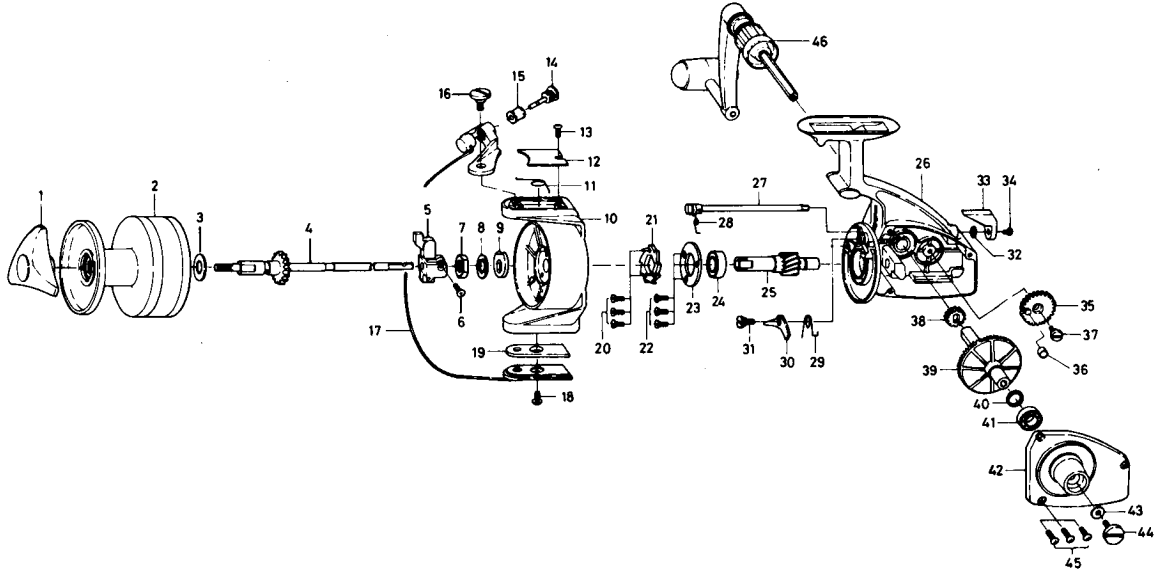

# SKIRTED SPOOL SPINNING REEL 9000

Key No.	Parts No.	Parts Name	Price	Key No.	Parts No.	Parts Name	Price
1	60031801	Drag knob	\$ 2.75	24	66331001	Ball bearing	\$4.00
2	67305705	Spool assembly	14.50	25	64011801	Pinion	3.60
3	63729601	Spool washer	0.50	26	60032424	Body	8.00
4	60031921	Main shaft	2.50	27	60032131	Anti-reverse cam	0.80
5	64805221	Oscillating slider	0.60	28	61423511	Anti-reverse cam spring	0.50
6	63519001	Oscillating slider screw	0.50	29	61420301	Anti-reverse claw spring	0.50
7	63408301	Rotor nut	0.60	30	61106011	Anti-reverse claw	0.50
8	61601711	Rotor washer	0.50	31	63616901	Anti-reverse claw screw	0.50
9	63729301	Rotor retaining washer	0.50	32	63729911	Anti-reverse lever washer	0.50
10	62008501	Rotor	5.50	33	65405801	Anti-reverse lever	0.50
11	61420201	Bail spring	0.50	34	63511801	Anti-reverse lever screw	0.50
12	66331311	Bail spring cover	0.50	35	60032501	Oscillating gear	1.00
13	63516101	Cover screw	0.50	36	65005501	Oscillating collar	0.50
14	67809101	Bail screw	0.60	37	63617301	Oscillating gear screw	0.50
15	62502111	Line roller	0.70	38	64011701	Oscillating pinion	0.60
16	63617011	Arm lever screw	0.60	39	64117211	Drive gear	4.00
17	60032001	Bail	3.00	40	63712820	Drive gear washer	0.50
18	63516101	Bail holder screw	0.50	41	66317611	Ball bearing	4.00
19	62102901	Balancer	0.50	42	60034214	Body cover	3.00
20	63518901	Ratchet screw	0.50	43	63723501	Handle washer	0.50
21	62802511	Ratchet	0.90	44	63612211	Handle screw	0.60
22	63518901	Ball bearing retaining screw	0.50	45	63518801	Body cover screw	0.50
23	66331101	Ball bearing retainer	0.50	46	67456812	Handle	8.00

ALWAYS SPECIFY MODEL NO., PART NAME & PARTS NO. WHEN ORDERING PARTS  
PLEASE ENCLOSE CORRECT AMOUNT FOR PART'S PRICE WHEN ORDERING