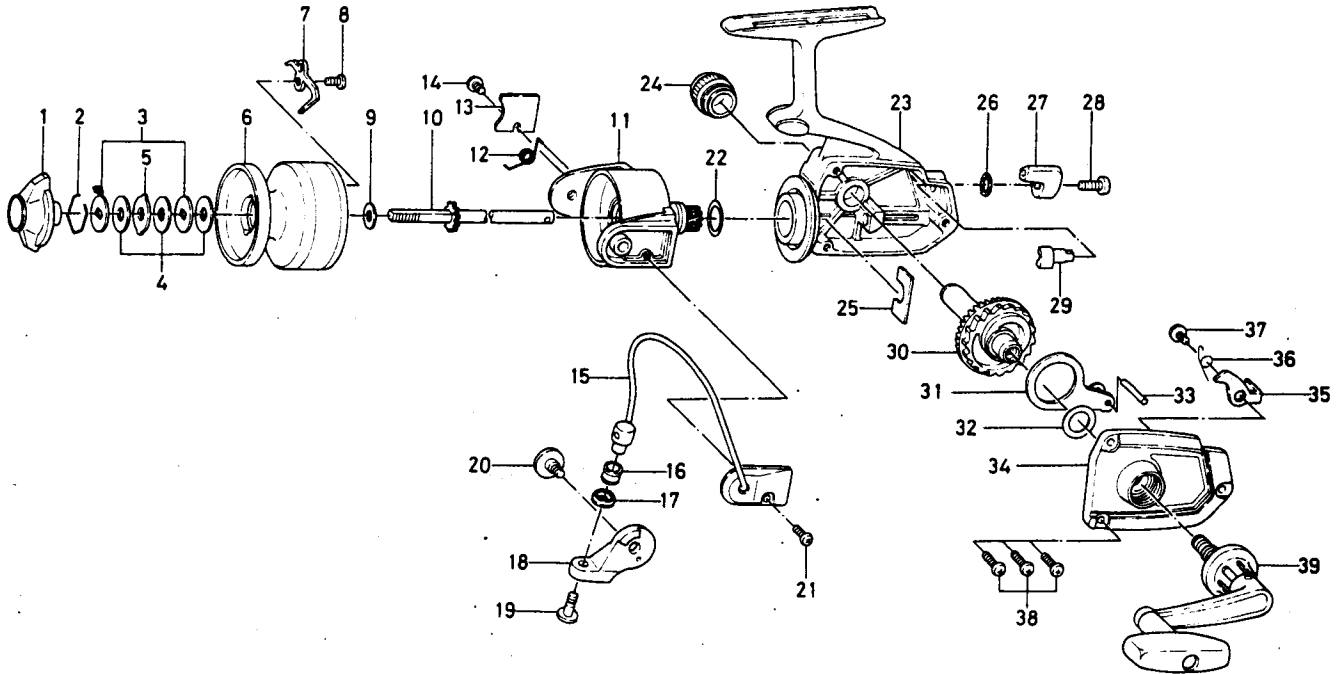

SPINNING REEL A-100RL

KEY NO. 2 ~ 8

6-734-0701

SPOOL ASSEMBLY

Key No.	Parts No.	Parts Name
1	6-740-2304	Drag knob
2	6-170-7701	Drag washer retainer
3	6-374-9802	Drag D washer
4	6-374-3602	Disc washer
5	6-374-3802	Drag A washer
6	6-734-0801	Spool
7	6-030-4511	Spool click claw
8	6-350-1931	Spool click claw screw
9	6-372-3500	Spool washer
10	6-711-5001	Main shaft
11	6-736-7501	Rotor
12	6-145-1801	Bail spring
13	6-040-5001	Bail spring cover
14	6-351-1801	Bail spring cover screw
15	6-725-5911	Bail
16	6-250-3921	Line roller
17	6-501-1401	Roller collar
18	6-231-1501	Arm lever
19	6-353-1811	Bail screw
20	6-363-2201	Arm lever screw

Key No.	Parts No.	Parts Name
21	6-351-1001	Bail holder screw
22	6-372-8600	Rotor washer
23	6-701-5201	Body
24	6-363-7401	Handle screw cap
25	6-632-6601	Pinion retainer
26	6-150-1751	Anti-reverse lever washer
27	6-541-6901	Anti-reverse lever
28	6-351-8301	Anti-reverse lever screw
29	6-461-7701	Anti-reverse cam
30	6-414-1701	Drive gear
31	6-481-2901	Oscillating slider
32	6-371-2800	Drive gear washer
33	6-121-1211	Oscillating slider pin
34	6-707-0401	Body cover
35	6-111-4501	Anti-reverse claw
36	6-144-8211	Anti-reverse claw spring
37	6-351-7701	Anti-reverse claw screw
38	6-351-8501	Body cover screw
39	6-747-7801	Handle