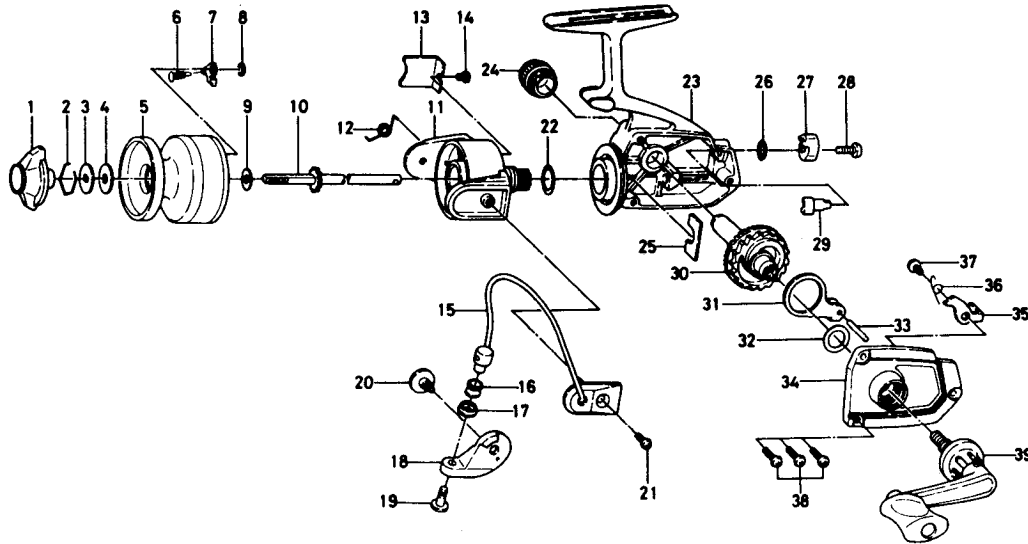

SPINNING REEL A-70RL

Key No.	Parts No.	Parts Name	Key No.	Parts No.	Parts Name
1	740-2802	Drag knob	21	352-0401	Bail holder screw
2	170-7701	Drag washer retainer	22	370-7500	Rotor washer
3	374-9802	Drag D washer	23	B38-6901	Body
4	374-3602	Disc washer	24	B03-4801	Handle screw cap
5	B02-7402	Spool	25	632-4011	Pinion retainer
6	144-1211	Spool click claw spring	26	150-1751	Anti-reverse lever washer
7	B07-5302	Spool click claw	27	B03-9401	Anti-reverse lever
8	320-5901	Spool click claw retainer	28	352-2501	Anti-reverse lever screw
9	372-3501	Spool washer	29	B02-5501	Anti-reverse cam
10	B02-6401	Main shaft	30	B02-6101	Drive gear
11	B02-5702	Rotor	31	B02-6301	Oscillating slider
12	144-3821	Bail spring	32	370-9900	Drive gear washer
13	040-7101	Bail spring cover	33	B02-6601	Oscillating slider pin
14	350-8912	Bail spring cover screw	34	B38-7001	Body cover
15	725-6521	Bail	35	B02-7801	Anti-reverse claw
16	250-1921	Line roller	36	144-8211	Anti-reverse claw spring
17	501-4411	Roller collar	37	351-7703	Anti-reverse claw screw
18	B04-0101	Arm lever	38	351-7801	Body cover screw
19	363-4411	Bail screw	39	B02-7001	Handle
20	363-9001	Arm lever screw			