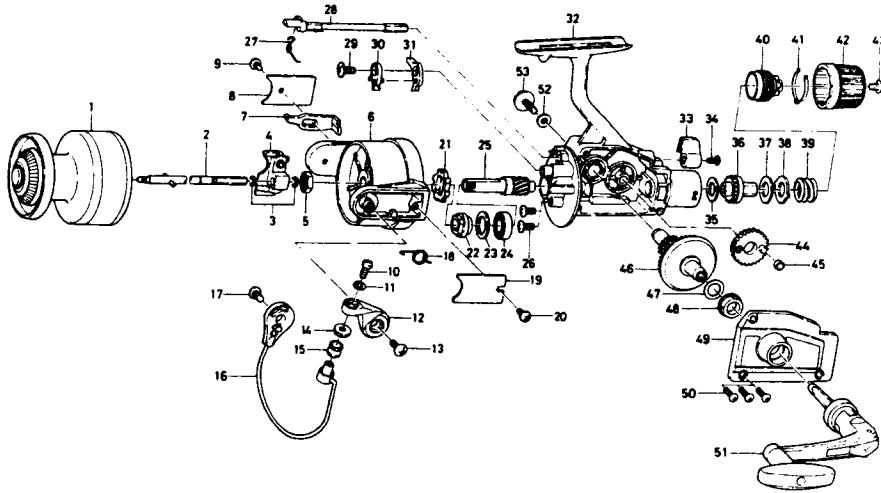

SPINNING REEL AB2650/4050

Key No.	Parts No.	Parts Name	Price Each	Key No.	Parts No.	Parts Name	Price Each
1	B80-6604	Spool	7.50	32	C00-1001	Body	7.00
2	B78-2702	Main shaft	1.50	33	B80-4501	Anti-reverse lever	0.65
3	B78-3101	Oscillating slider retainer	0.35	34	352-2502	Anti-reverse lever screw	0.40
4	B78-3001	Oscillating slider	0.85	35	B46-9504	Drag washer A	0.40
5	B10-5701	Rotor nut	0.55	36	B80-6001	Click gear	0.35
6	B80-5903	Rotor	4.75	37	B78-6601	Drag washer B	0.50
7	B78-2401	Bail trip lever	0.35	38	373-3603	Eared washer	0.40
8	B63-0904	Bail trip cover	0.50	39	B91-3801	Drag coil spring	0.40
9	351-6102	Bail trip cover screw	0.50	40	B77-0002	Drag screw	0.70
10	B11-2801	Line roller screw	0.50	41	B77-0301	Drag washer spring	0.40
11	375-1101	Lock washer	0.40	42	B80-6101	Drag knob	1.05
12	B86-4601	Bail arm	1.70	43	352-1105	Drag knob spring screw	0.70
13	B99-8401	Bail arm screw	0.35	44	B79-0501	Oscillating gear	0.90
14	501-2001	Line roller washer	0.50	45	B78-9801	Oscillating collar	0.35
15	250-4502	Line roller	0.60	46	B78-9501	Drive gear	1.70
16	B78-5901	Bail	3.15	47	371-2800	Drive gear washer	0.40
17	352-1103	Bail trip cam screw	0.50	48	B07-3303	Bearing	0.40
18	B19-7201	Bail spring	0.50	49	C00-1101	Side cover	3.35
19	634-6804	Bail spring cover	0.35	50	351-5904	Side cover screw	0.50
20	351-6102	Bail spring cover screw	0.50	51	B93-4801	Handle	8.40
21	B34-2201	Anti-reverse ratchet	1.00	52	371-9521	Handle lock washer	0.40
22	B78-6701	Pinion spacer	0.50	53	B50-5602	Handle lock screw	0.50
23	B47-9201	Ball bearing washer	0.50	AB4050 special parts			
24	B54-6001	Ball bearing	6.00	1	B80-7603	Spool	8.00
25	B93-4701	Pinion gear	3.75	6	B80-7503	Rotor	4.75
26	353-8202	Ball bearing screw	0.50	7	B78-4001	Bail trip lever	0.65
27	144-0321	Anti-reverse cam spring	0.50	16	B78-9101	Bail	2.30
28	B80-5701	Anti-reverse cam	0.50	32	C00-1002	Body	7.00
29	352-1103	Anti-reverse pawl screw	0.50	49	C00-1102	Side cover	3.35
30	B80-5601	Anti-reverse pawl plate	0.50	51	B93-5101	Handle	8.40
31	B80-5501	Anti-reverse pawl	0.40				