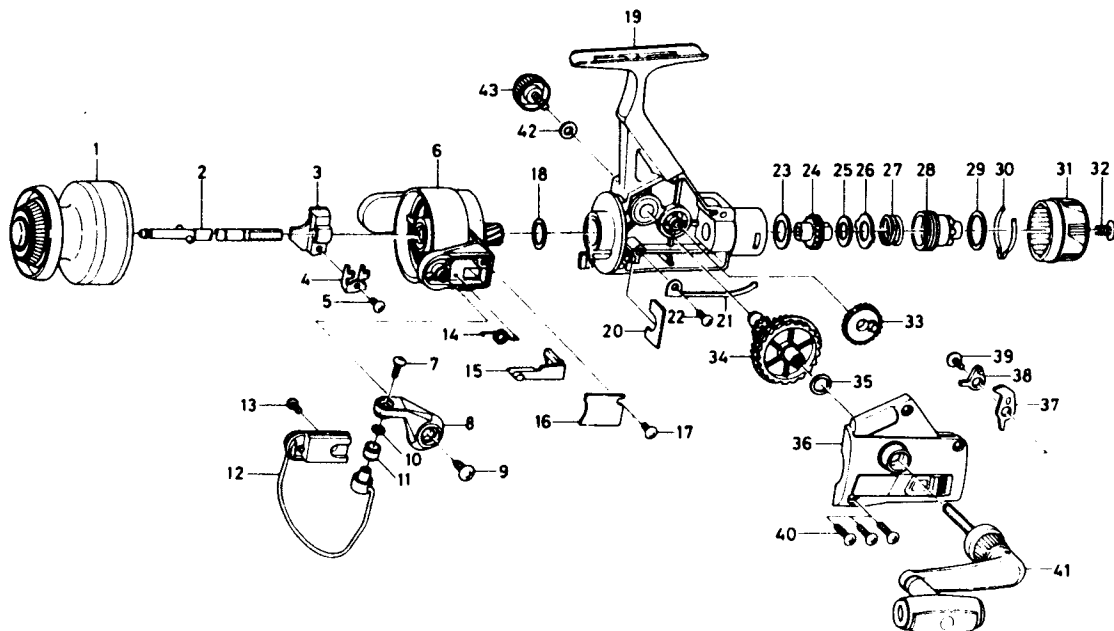

SPINNING REEL AG1350X

Key No.	Parts No.	Parts Name	Key No.	Parts No.	Parts Name
1	L04-3301	Spool assembly	23	B76-0501	Drag washer A.
2	L04-8701	Main shaft assembly	24	B74-7401	Click gear
3	L04-7401	Oscillating slider	25	B48-9902	Drag washer B
4	B81-2701	Oscillating slider retainer	26	B49-0102	Eared washer
5	351-1804	Oscillating block screw	27	B92-6701	Drag coil spring
6	L04-1701	Rotor assembly	28	B74-7603	Drag screw
7	L00-2602	Line roller screw	29	B90-8201	Drag washer C
8	L50-1301	Bail arm	30	B74-7701	Drag washer spring
9	B67-9302	Bail arm screw	31	L04-2101	Drag knob
10	B55-4301	Line roller washer	32	352-1105	Drag knob screw
11	250-3921	Line roller	33	413-4503	Oscillating gear
12	L04-1901	Bail	34	L04-7301	Drive gear
13	L01-1702	Bail trip cover screw	35	375-8500	Drive gear washer
14	B91-6501	Bail spring	36	L04-2501	Side cover
15	L04-8501	Bail trip lever	37	L04-3101	Anti-reverse pawl
16	L04-8601	Bail spring cover	38	B50-1201	Anti-reverse pawl plate
17	L01-1702	Bail spring cover screw	39	352-9503	Anti-reverse pawl screw
18	L06-1001	Pinion washer	40	B83-5001	Side cover screw
19	L04-1401	Body	41	L04-3201	Handle assembly
20	L06-0701	Pinion retainer	42	B92-4902	Handle lock washer
21	L06-1101	Click pawl	43	B92-5001	Handle lock screw
22	L01-1702	Click pawl screw			