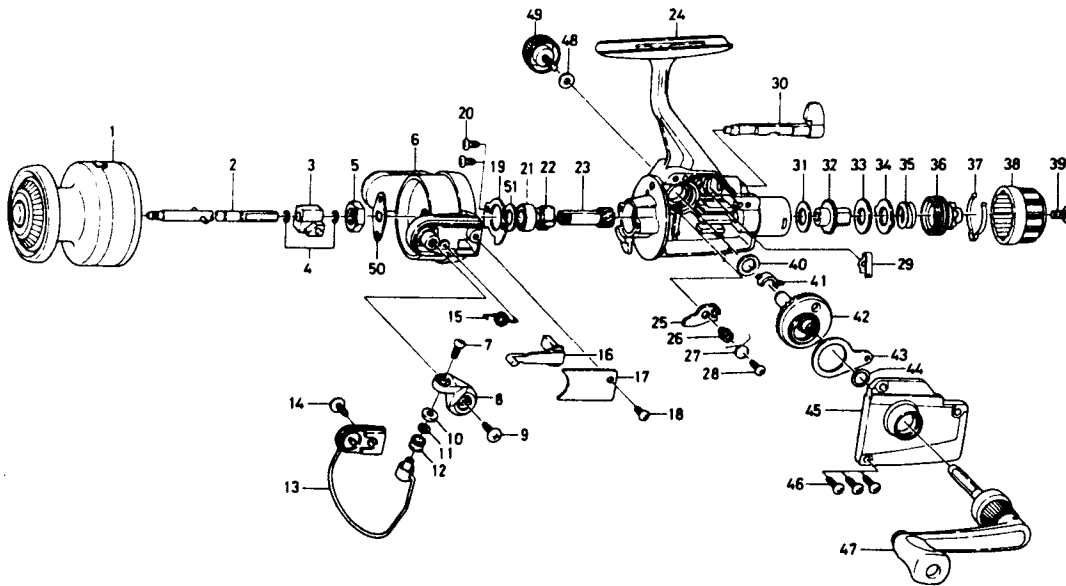

SPINNING REEL AG750B

Key No.	Parts No.	Parts Name	Key No.	Parts No.	Parts Name
1	E09-8005	Spool assembly	27	E95-9601	Anti-reverse pawl spring
2	E03-6401	Main shaft assembly	28	E02-7401	Anti-reverse pawl screw
3	B98-6501	Oscillating slider	29	B58-8601	Anti-reverse lever spring
4	E04-0601	Oscillating slider retainer	30	E03-2803	Anti-reverse lever
5	342-4001	Rotor nut	31	B58-9104	Drag washer A
6	L90-3901	Rotor	32	E03-5101	Click gear
7	352-2502	Line roller screw	33	B58-9106	Drag washer B
8	E03-3901	Bail arm	34	B58-9501	Eared washer
9	B84-2102	Bail arm screw	35	B58-9801	Drag coil spring
10	B97-9801	Line roller collar	36	E03-3101	Drag screw
11	B55-4301	Line roller washer	37	E03-3201	Drag washer spring
12	250-3921	Line roller	38	L90-0701	Drag knob
13	E03-4201	Bail	39	353-8203	Drag knob screw
14	B93-3001	Bail trip cam screw	40	E03-4501	Drive gear washer A
15	E03-4001	Bail spring	41	B96-0801	Drive gear collar
16	E03-3801	Bail trip lever	42	E03-6301	Drive gear
17	E03-4103	Bail spring cover	43	481-1331	Oscillating slider
18	B93-3001	Bail spring cover screw	44	375-8500	Drive gear washer B
19	E03-3701	Bearing retainer	45	L90-0802	Side cover
20	B93-3001	Bearing retainer screw	46	B83-5002	Side cover screw
21	L90-4001	Ball bearing	47	L90-1201	Handle assembly
22	E11-4201	Anti-reverse ratchet	48	B92-4901	Handle lock washer
23	E03-6101	Pinion gear	49	E03-5501	Handle lock screw
24	L90-4101	Body	50	E09-7601	Rotor nut holding plate
25	E03-2901	Anti-reverse pawl	51	B12-8701	Bearing washer
26	E03-3001	Anti-reverse pawl collar			