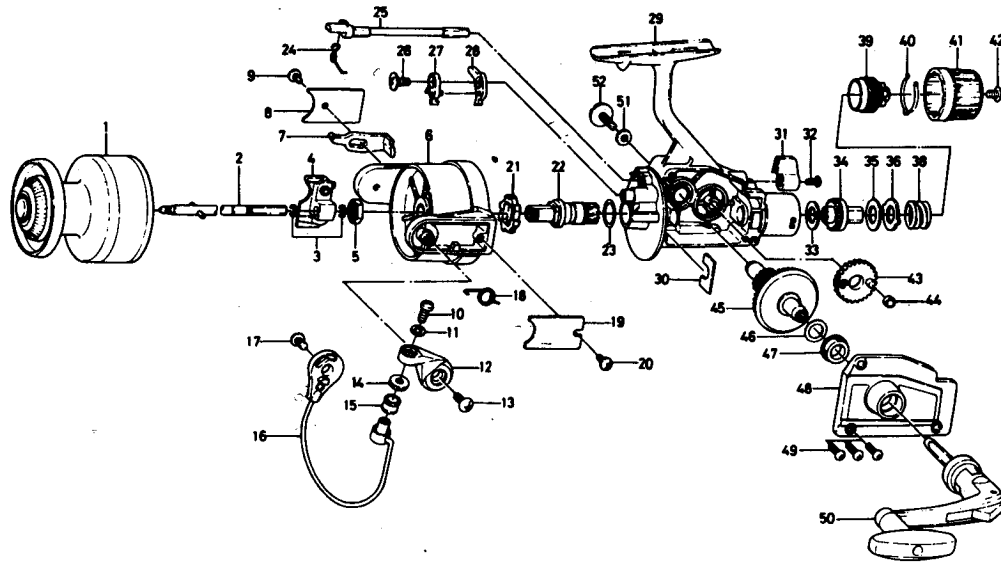

**SPINNING REEL AS4050**

Key No.	Parts No.	Parts Name	Key No.	Parts No.	Parts Name
1	B80-7601	Spool	31	B80-4501	Anti-reverse lever
2	B78-2702	Main shaft	32	352-2502	Anti-reverse lever screw
3	B78-3101	Oscillating slider retainer	33	B46-9504	Drag washer A
4	B78-3001	Oscillating slider	34	B80-6001	Click gear
5	B10-5701	Rotor nut	35	B78-6601	Drag washer B
6	B80-7501	Rotor	36	373-3603	Drag washer C
7	B78-4001	Bail kick lever	38	B91-3801	Drag knob spring
8	B63-0904	Bail kick lever cover	39	B77-0002	Drag screw
9	351-6102	Bail kick lever cover screw	40	B77-0301	Drag washer spring
10	B11-2801	Bail screw	41	B80-6101	Drag knob
11	375-1101	Bail washer	42	352-1103	Drag knob spring screw
12	B80-3501	Arm lever	43	B79-0501	Oscillating gear
13	352-1103	Arm lever screw	44	B78-9801	Oscillating collar
14	501-2003	Roller collar	45	B80-6201	Drive gear
15	250-4502	Line roller	46	371-2800	Drive gear washer
16	B78-9102	Bail	47	B07-3303	Bearing
17	352-1103	Bail holder screw	48	B80-6302	Body cover
18	B19-7201	Bail spring	49	351-5904	Body cover screw
19	634-6804	Bail spring cover	50	B79-7301	Handle
20	351-6102	Bail spring cover screw	51	371-9521	Handle washer
21	B34-2201	Ratchet	52	B50-5601	Handle screw
22	B80-5801	Pinion gear			
23	B71-3800	Rotor washer			
24	144-0321	Anti-reverse cam spring			
25	B80-5701	Anti-reverse cam			
26	352-1103	Anti-reverse claw screw			
27	B80-5601	Anti-reverse claw plate			
28	B80-5501	Anti-reverse claw			
29	B80-5202	Body			
30	632-6601	Pinion retainer			