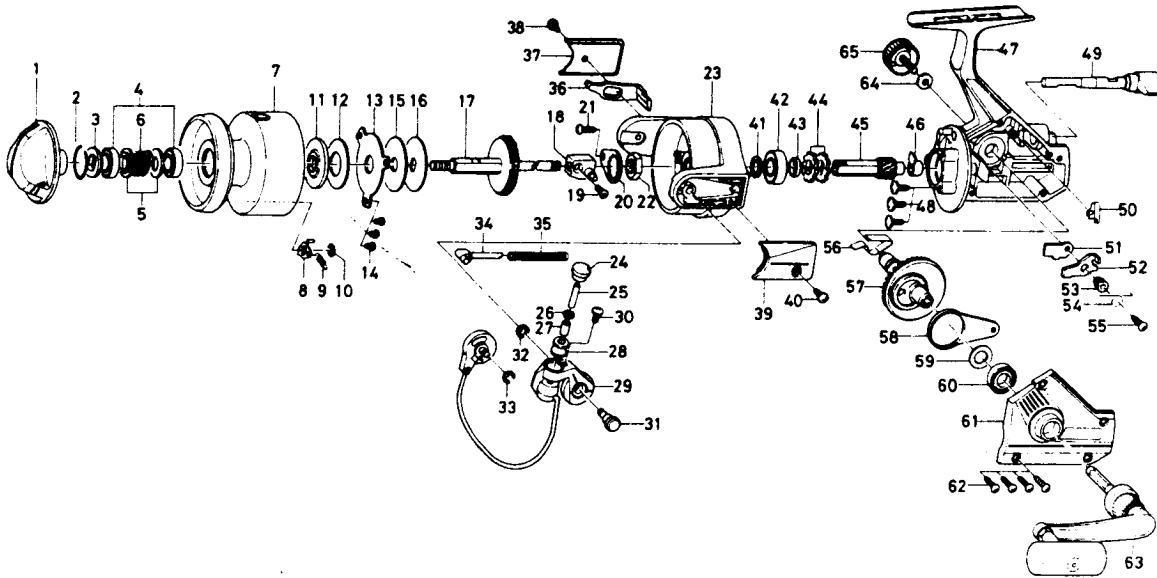

SPINNING REEL G2600/4000

Key No.	Parts No.	Parts Name
1	K 12-3901	Drag knob
2	K 12-3801	Drag washer retainer
3	K 12-3601	Bearing washer A
4	635-4801	Ball bearing A
5	K 12-3501	Bearing washer B
6	K 12-3701	Drag spring
7	K 12-6001	Spool assembly
8	K 12-3101	Click pawl
9	145-2101	Click spring
10	320-1402	Click retainer
11	K 12-3201	Key washer A
12	K 12-3301	Drag washer A
13	K 12-3401	Drag plate
14	B83-4402	Drag plate screw
15	K 12-2501	Drag washer B
16	K 12-2400	Key washer B
17	K 12-1401	Main shaft assembly
18	K 12-1901	Oscillating slider
19	352-0901	Oscillating slider screw
20	B02-1601	Rotor nut holding plate
21	L01-1702	Rotor nut holding plate screw
22	340-8301	Rotor nut
23	K 12-5101	Rotor
24	K 12-1001	Line roller collar
25	K 12-1101	Line roller pin
26	375-4301	Line roller washer
27	B44-3401	Line roller bushing
28	B21-1102	Line roller
29	K 12-5201	Bail arm
30	352-2503	Line roller collar screw
31	K 12-0401	Bail arm screw
32	320-1402	Bail arm retainer
33	320-1402	Bail trip cam retainer
34	K 12-0601	Bail spring shaft
35	K 12-0701	Bail spring
36	K 11-9801	Bail trip lever