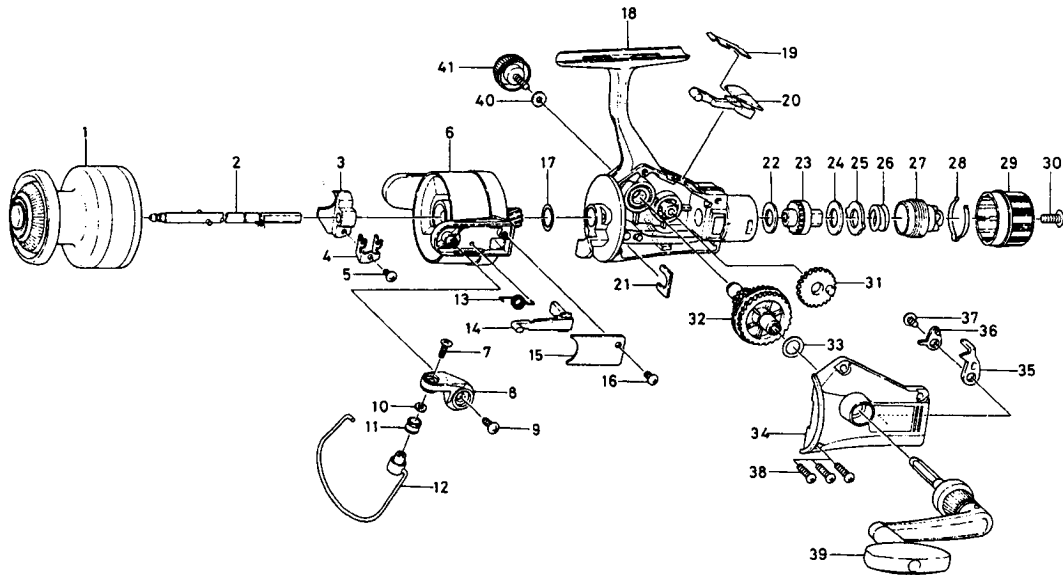

SPINNING REEL J1350/MJ1350/J1300/1308RL

Key No.	Parts No.	Parts Name	Key No.	Parts No.	Parts Name
* 1		Spool	22	B48-9901	Drag washer A
2	B74-8201	Main shaft	23	B74-7401	Click gear
3	B74-8101	Oscillating slider	24	B76-0501	Drag washer B
4	B81-2701	Oscillating slider retainer	25	B49-0102	Eared washer
5	351-1805	Oscillating slider screw	26	141-8721	Drag coil spring
* 6		Rotor	27	B74-7603	Drag screw
7	B67-9304	Line roller screw	28	B74-7701	Drag washer spring
8	B91-6701	Bail arm	29	B74-7801	Drag knob
9	351-6105	Bail arm screw	30	352-1106	Drag knob spring screw
10	B55-4301	Line roller washer	31	413-4501	Oscillating gear
11	250-3921	Line roller	32	B91-7101	Drive gear
12	B91-6901	Bail	33	375-8500	Drive gear washer
13	B91-6501	Bail spring	* 34		Side cover
14	B91-6601	Bail trip lever	35	B92-0101	Anti-reverse pawl
15	B91-6801	Bail spring cover	36	B50-1202	Anti-reverse pawl plate
16	352-0405	Bail spring cover screw	37	351-6105	Anti-reverse pawl screw
17	372-8600	Spool washer	38	351-6410	Side cover screw
* 18		Body	39	B91-9401	Handle
19	B79-0101	Anti-reverse cam spring	40	B92-4901	Handle lock washer
20	B84-8901	Anti-reverse lever	41	B92-5001	Handle screw cap
21	B60-3801	Pinion retainer			

*Order by model and part name due to color change.