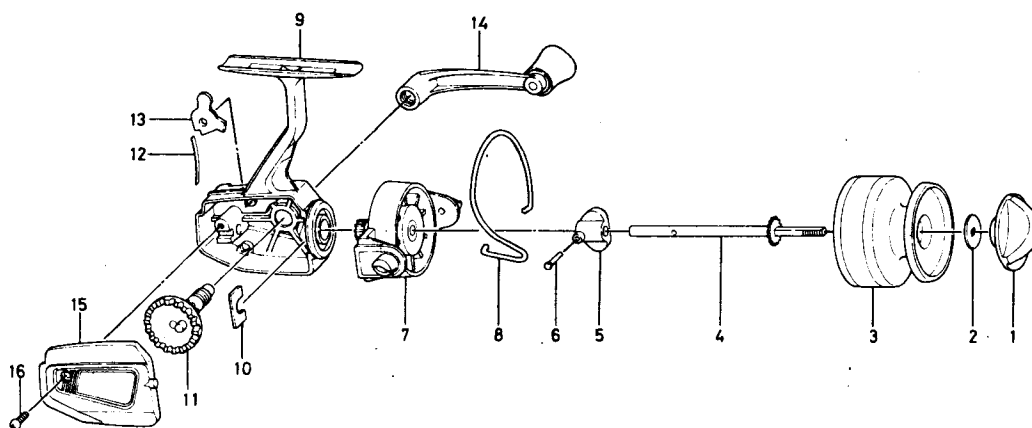

SPINNING REEL
M10/M13

Key No.	Parts No.	Parts Name	Key No.	Parts No.	Parts Name
1	441-3501	Drag knob	9	B57-4302	Body
2	374-7901	Drag washer	10	632-4011	Pinion retainer
3	B57-5301	Spool for M10	11	412-8901	Drive gear
	* B57-7201	Spool for M13	12	150-6201	Anti-reverse claw spring
4	B57-4801	Main shaft	13	111-6101	Anti-reverse claw
5	480-5101	Oscillating slider	14	745-7501	Handle
6	490-4411	Oscillating slider pin	15	B63-4401	Body cover for M10
7	B57-4501	Rotor for M10		* B63-4402	Body cover for M13
	* B57-7001	Rotor for M13	16	351-1103	Body cover screw
8	B57-4701	Bail for M10			
	* B57-7101	Bail for M13			

*Parts for M13 only.