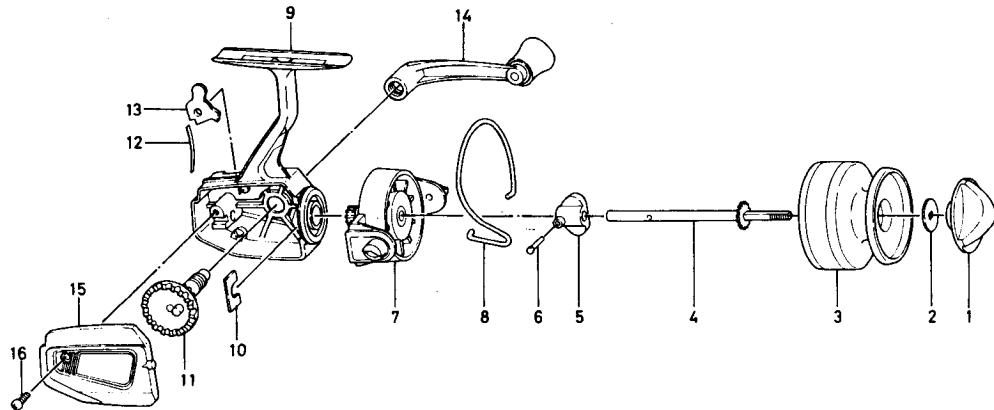

SPINNING REEL **M10A/13A**

Key No.	Parts No.	Parts Name	Key No.	Parts No.	Parts Name
1	441-3501	Drag knob	12	150-6201	Anti-reverse claw spring
2	374-7901	Drag washer	13	111-6101	Anti-reverse claw
3	B57-5303	Spool	14	745-7501	Handle
4	B57-4801	Main shaft	15	B63-4405	Body cover
5	480-5101	Oscillating slider	16	351-1103	Body cover screw
6	490-4411	Oscillating slider pin			
7	B81-2901	Rotor	M13A Special Parts		
8	B81-2301	Bail	3	B57-7201	Spool assembly
9	B57-4302	Body	7	B81-3001	Rotor assembly
10	632-4011	Pinion retainer	8	B81-2401	Bail
11	412-8901	Drive gear	15	B63-4402	Body cover