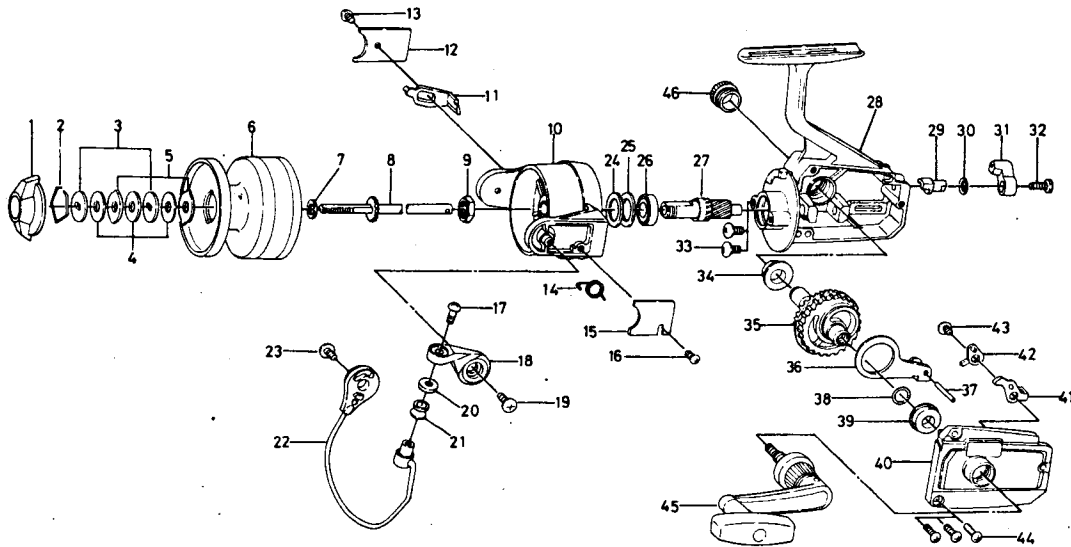

SPINNING REEL RB1000

Key No.	Parts No.	Parts Name	Key No.	Parts No.	Parts Name
1	B67-9901	Drag knob	24	B68-4401	Rotor washer A
2	170-7701	Drag washer retainer	25	B67-8801	Rotor washer B
3	374-9802	Drag D washer	26	634-1301	Ball bearing
4	374-3602	Disc washer	27	B68-9501	Pinion gear
5	374-3802	Drag A washer	28	B68-9201	Body
6	B69-1001	Spool	29	461-7701	Anti-reverse cam
7	372-3501	Spool washer	30	150-1751	Anti-reverse lever washer
8	B71-2801	Main shaft	31	B18-7401	Anti-reverse lever
9	B67-9401	Rotor nut	32	351-8302	Anti-reverse lever screw
10	B68-9601	Rotor	33	351-6102	Ball bearing screw
11	B45-1001	Bail kick lever	34	B07-3303	Bearing
12	B68-1301	Bail kick lever cover	35	B69-0001	Drive gear
13	352-0402	Bail kick lever cover screw	36	B19-0501	Oscillating slider
14	B18-7702	Bail spring	37	121-1211	Oscillating slider pin
15	B68-1201	Ball spring cover	38	371-2800	Drive gear washer
16	352-0402	Bail spring cover screw	39	B07-3303	Bearing
17	B67-9301	Bail screw	40	B69-0401	Body cover
18	B68-9701	Arm lever	41	B68-2301	Anti-reverse claw
19	351-6102	Arm lever screw	42	B50-1201	Anti-reverse claw plate
20	B68-5701	Roller collar	43	351-6102	Anti-reverse claw screw
21	250-3921	Line roller	44	351-8504	Body cover screw
22	B68-9801	Bail	45	B69-0701	Handle
23	351-6102	Bail holder screw	46	B68-2601	Handle screw cap