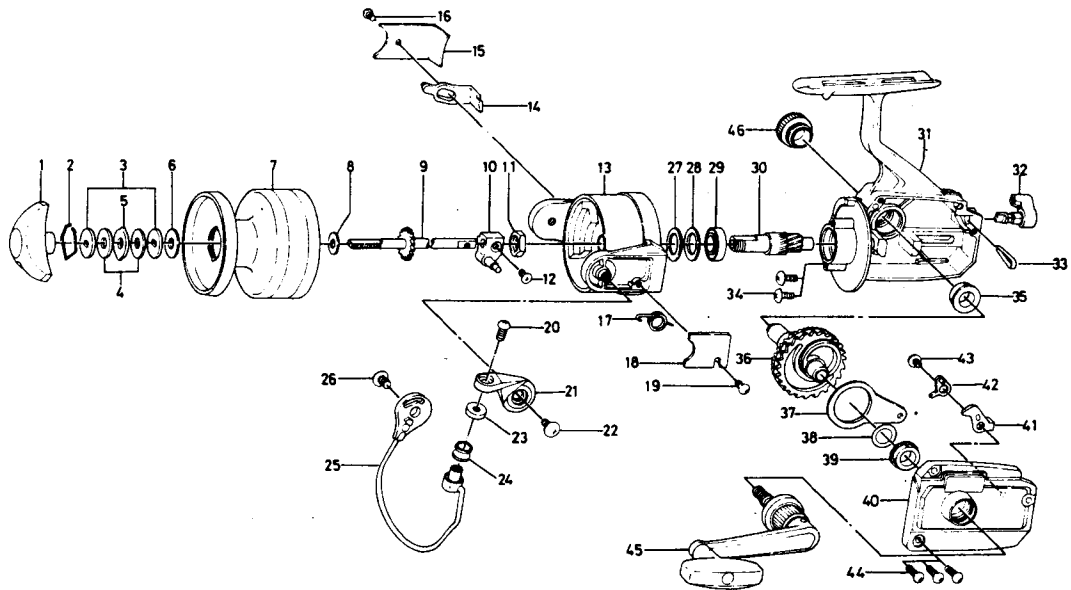

# SPINNING REEL RB2600

Key No.	Parts No.	Parts Name	Key No.	Parts No.	Parts Name
1	B68-7301	Drag knob	24	250-4221	Line roller
2	170-4001	Drag washer retainer	25	B69-2301	Bail
3	373-2502	Drag D washer	26	B51-5301	Bail holder screw
4	374-2901	Disc washer	27	B47-9201	Rotor washer A
5	375-5301	Drag A washer	28	B68-0901	Rotor washer B
6	370-6901	Drag washer A	29	B55-3401	Ball bearing
7	B69-3401	Spool	30	B69-1801	Pinion gear
8	374-9002	Spool washer	31	B69-1501	Body
9	B50-9601	Main shaft	32	B66-2301	Anti-reverse lever
10	637-3002	Oscillating support	33	B68-0701	Anti-reverse lever spring
11	B68-1701	Rotor nut	34	B51-5301	Ball bearing screw
12	351-8901	Oscillating support screw	35	B07-3303	Bearing
13	B69-1901	Rotor	36	B50-9401	Drive gear
14	B70-8201	Bail kick lever	37	481-2401	Oscillating slider
15	B69-2201	Bail kick lever cover	38	371-2800	Drive gear washer
16	352-0402	Bail kick lever cover screw	39	B07-3303	Bearing
17	B46-3501	Bail spring	40	B69-2901	Body cover
18	B69-2101	Bail spring cover	41	B51-0101	Anti-reverse claw
19	352-0402	Bail spring cover screw	42	B50-1201	Anti-reverse claw plate
20	353-8202	Bail screw	43	351-6102	Anti-reverse claw screw
21	B69-2001	Arm lever	44	351-8504	Body cover screw
22	B51-5301	Arm lever screw	45	B69-3201	Handle
23	501-1603	Roller collar	46	B68-2601	Handle screw cap