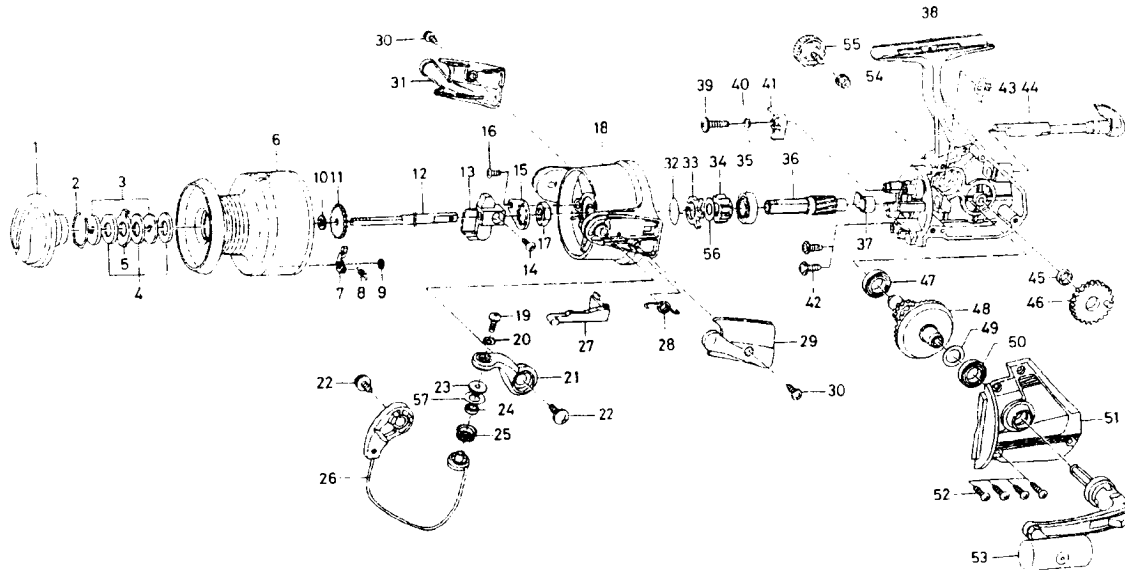

Please order by part number, not key number.

RG-Z5500T/Z6000T

SPINNING REEL

RG-Z5500T

KEY NO.	PART NO.	PART NAME
*	F42-5902	EXTRA SPOOL
2-9	F53-8001	SPOOL
1	F36-9804	DRAG KNOB
2	171-7701	DRAG WASHER RET
3	L03-1301	KEY WASHER
4	373-3712	DRAG WASHER
5	B89-9501	EARED WASHER
7	B07-8201	CLICK PAWL
8	145-2101	CLICK SPRING
9	320-1402	CLICK RET
10	F22-5501	SPOOL WASHER
11	L11-8501	CLICK GEAR
12	F42-9502	MAIN SHAFT
13	F42-9101	OSC SLIDER
14	351-8901	OSC SLIDER SCREW
15	F58-9801	ROTOR NUT HOLD PLT
16	L01-1702	ROTOR NUT HOLD PLT SCREW
17	340-8301	ROTOR NUT
18	F39-4404	ROTOR
19	F60-7301	LINE ROLLER SCREW
21	F53-6901	BAIL ARM
22	E00-7601	BAIL ARM SCREW
23	F44-6302	LINE ROLLER COLLAR
24	F05-5601	BALL BEARING A
25	F45-4902	LINE ROLLER
26	F53-7801	BAIL
27	F41-3401	BAIL TRIP LEVER
28	F43-6401	BAIL SPRING
29	F39-3304	BAIL SPRING COVER
30	E24-8101	BAIL SPRING COVER SCREW
31	F39-3404	BAIL TRIP COVER
32	F21-2001	A/R PAWL SPRING A
33	F07-0701	A/R PAWL SPRING B
34	F39-4201	A/R RATCHET
35	637-6101	BALL BEARING B
36	L11-4401	PINION GEAR

RG-Z5500T

KEY NO.	PART NO.	PART NAME
37	L00-6001	PINION COLLAR
38	E53-8001	BODY
39	L06-6501	A/R PAWL SCREW
40	L06-6401	A/R PAWL SPRING C
41	L07-8601	A/R PAWL
42	L01-1601	BEARING RET SCREW
43	E01-1801	A/R CAM SPRING
44	L10-0714	A/R LEVER
45	B47-4101	OSC GEAR COLLAR
46	L11-4701	OSC GEAR
47	B54-6001	BALL BEARING C
48	L07-1701	DRIVE GEAR
49	371-2824	DRIVE GEAR WASHER
50	B54-6001	BALL BEARING D
51	E53-8101	SIDE COVER
52	B83-5002	SIDE COVER SCREW
53	E53-8201	HANDLE
54	F40-9001	HANDLE COLLAR
55	L00-9106	HANDLE LOCK SCREW
56	F43-1001	RATCHET WASHER
57	F44-6202	LINE ROLLER WASHER

RG-Z6000T Special Parts

KEY NO.	PART NO.	PART NAME
*	F43-2702	EXTRA SPOOL
2-9	F53-8601	SPOOL
18	F39-4704	ROTOR
26	F53-8801	BAIL
27	F39-3501	BAIL TRIP LEVER
38	E53-8002	BODY
51	E53-8102	SIDE COVER