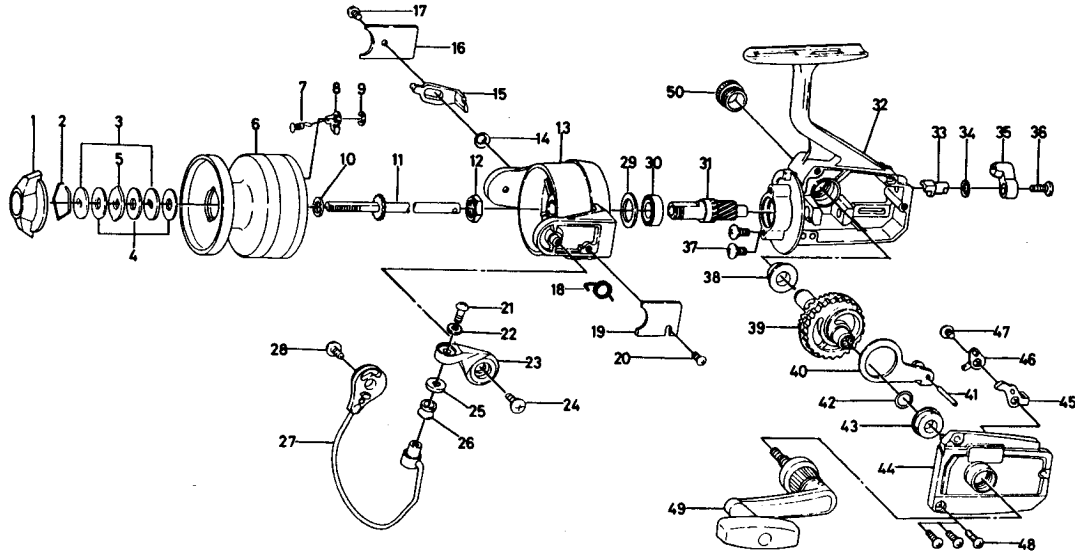

## SPINNING REEL RS 1000

Key No.	Parts No.	Parts Name
1	740-2304	Drag knob
2	170-7701	Drag washer retainer
3	374-9802	Drag D washer
4	374-3602	Disc washer
5	374-3802	Drag A washer
6	B17-9401	Spool
7	144-1211	Spool click claw spring
8	B07-5302	Spool click claw
9	320-5901	Spool click claw retainer
10	372-3501	Spool washer
11	B49-9001	Main shaft
12	341-9201	Rotor nut
13	B49-8601	Rotor
14	B47-9501	Tension spring A
15	B18-8101	Bail kick lever
16	B49-8801	Bail kick lever cover
17	352-0401	Bail kick lever cover screw
18	B18-7701	Bail spring
19	B18-7901	Bail spring cover
20	352-0401	Bail spring cover screw
21	353-8201	Bail screw
22	375-1001	Bail washer
23	B18-7801	Arm lever
24	353-8201	Arm lever screw
25	501-1401	Roller collar

Key No.	Parts No.	Parts Name
26	250-3921	Line roller
27	B18-8301	Bail
28	353-8201	Bail holder screw
29	B49-8501	Rotor washer
30	634-1301	Ball bearing
31	B49-8401	Pinion gear
32	B49-8101	Body
33	461-7701	Anti-reverse cam
34	150-1751	Tension spring B
35	B18-7401	Anti-reverse lever
36	351-8301	Anti-reverse lever screw
37	353-8201	Ball bearing screw
38	B12-9001	Bearing
39	B49-8901	Drive gear
40	B19-0501	Oscillating slider
41	121-1211	Oscillating slider pin
42	373-0100	Drive gear washer
43	B12-9001	Bearing
44	B49-9201	Body cover
45	B48-0501	Anti-reverse claw
46	B50-1201	Anti-reverse claw plate
47	351-6102	Anti-reverse claw screw
48	351-5901	Body cover screw
49	B49-9501	Handle
50	B22-4501	Handle screw cap