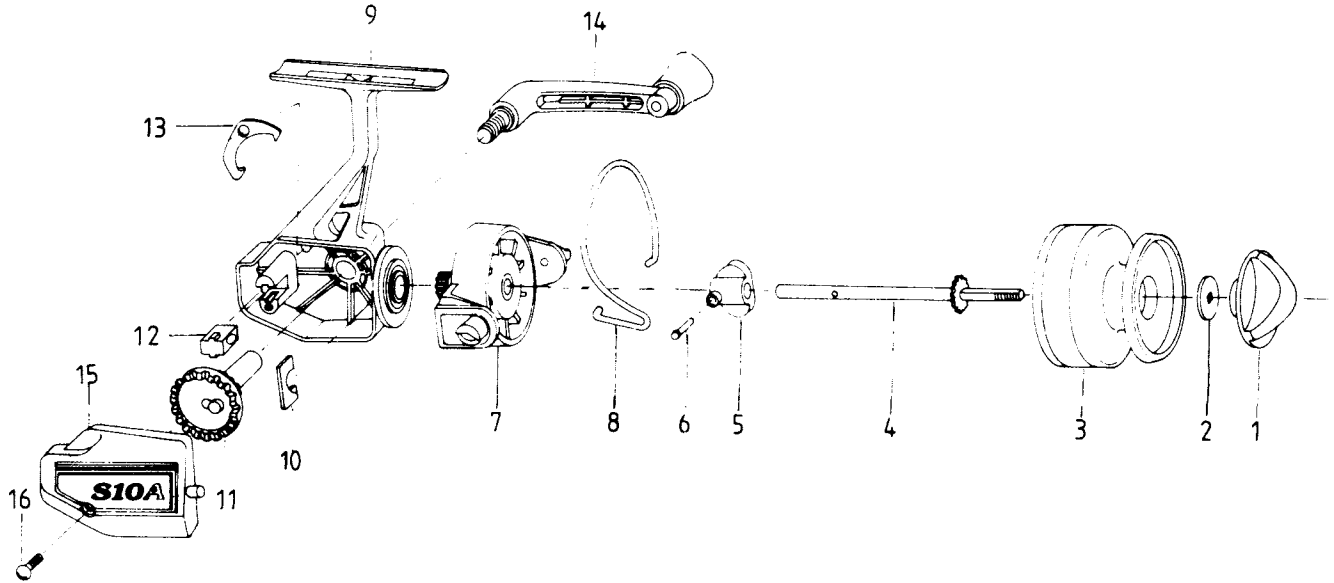

# SPINNING REEL S10A

Key No.	Parts No.	Parts Name	Key No.	Parts No.	Parts Name
1	441-3501	Drag knob	9	K13-5001	Body
2	374-7901	Drag washer	10	632-4011	Pinion retainer
3	B73-6410	Spool	11	K13-5601	Drive gear
4	B57-4901	Main shaft	12	K13-5301	Collar
5	480-5101	Oscillating slider	13	K13-5701	Anti-reverse
6	490-4411	Oscillating slider pin	14	K13-5801	Handle
7	K13-6201	Rotor	15	K13-5101	Side cover
8	B81-2301	Bail	16	B00-9703	Side cover screw