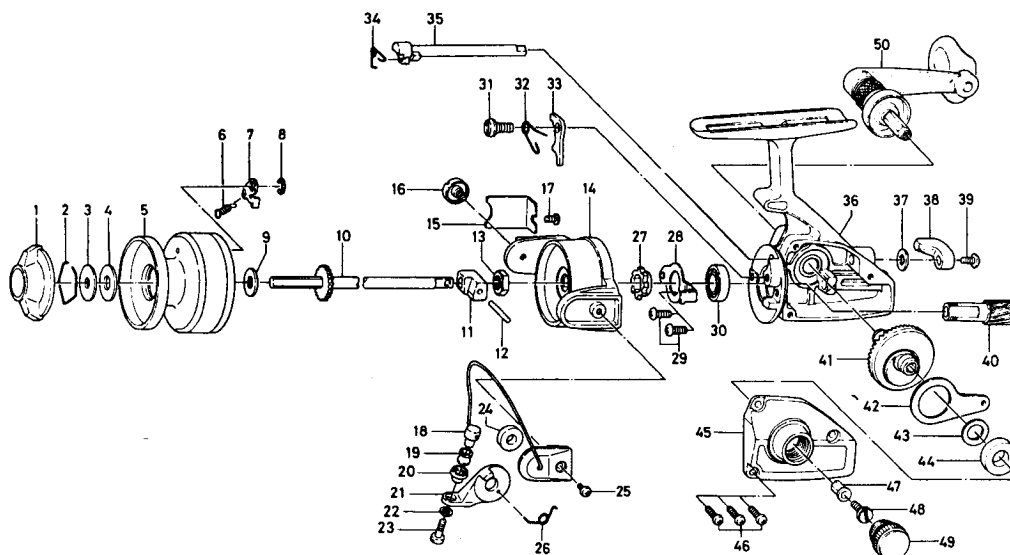

# SPINNING REEL SILVER 700C

Key No.	Parts No.	Parts Name
1	740-2802	Drag knob
2	170-7701	Drag washer retainer
3	374-9802	Drag D washer
4	374-3602	Disc washer
5	B30-5301	Spool
6	144-1211	Spool click claw spring
7	B07-5301	Spool click claw
8	320-5901	Spool click claw retainer
9	372-3501	Spool washer
10	711-0411	Main shaft
11	636-3611	Oscillating support
12	121-7901	Oscillating slider pin
13	341-9201	Rotor nut
14	201-8523	Rotor
15	040-7101	Bail spring cover
16	363-4301	Arm lever screw
17	351-0901	Bail spring cover screw
18	725-6521	Bail
19	250-1921	Line roller
20	501-4411	Roller collar
21	231-2501	Arm lever
22	375-4301	Bail washer
23	363-4411	Bail screw
24	210-6401	Balancer
25	352-0401	Bail holder screw

Key No.	Parts No.	Parts Name
26	144-3821	Bail spring
27	280-6211	Ratchet
28	320-8811	Ball bearing ret. washer
29	351-0901	Ball bearing ret. washer screw
30	637-5701	Ball bearing
31	363-4201	Anti-reverse claw screw
32	144-3711	Anti-reverse claw spring
33	111-4801	Anti-reverse claw
34	144-3611	Anti-reverse cam spring
35	461-3601	Anti-reverse cam
36	B30-3901	Body
37	371-6903	Anti-reverse lever washer
38	541-3701	Anti-reverse lever
39	353-4401	Anti-reverse lever screw
40	402-2201	Pinion gear
41	413-4111	Drive gear
42	481-1331	Oscillating slider
43	375-8500	Drive gear washer
44	636-6611	Bearing metal
45	706-2108	Body cover
46	351-7801	Body cover screw
47	501-8501	Handle screw holder
48	363-8511	Handle screw
49	B03-4802	Handle screw cap
50	B30-6201	Handle