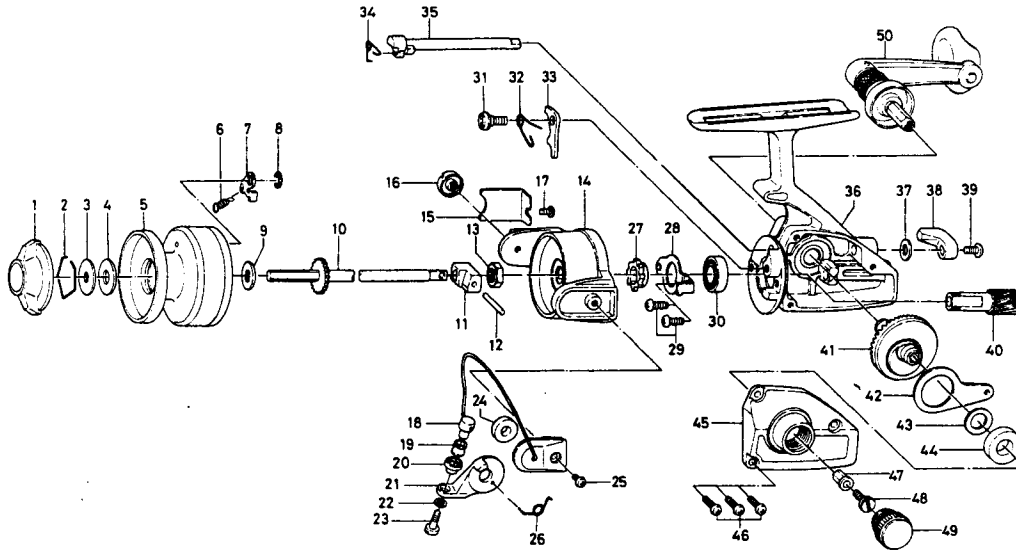

## SPINNING REEL SILVER 700C

Key No.	Parts No.	Parts Name
1	6-740-2802	Drag knob
2	6-170-7701	Drag washer retainer
3	6-374-9802	Drag D washer
4	6-374-3602	Disc washer
5	6-B30-5301	Spool
6	6-144-1211	Spool click claw spring
7	6-B07-5301	Spool click claw
8	6-320-5901	Spool click claw retainer
9	6-372-3501	Spool washer
10	6-711-0411	Main shaft
11	6-636-3611	Oscillating support
12	6-121-7901	Oscillating slider pin
13	6-341-9201	Rotor nut
14	6-201-8523	Rotor
15	6-040-7101	Bail spring cover
16	6-363-4301	Arm lever screw
17	6-351-0901	Bail spring cover screw
18	6-725-6521	Bail
19	6-250-1921	Line roller
20	6-501-4411	Roller collar
21	6-231-2501	Arm lever
22	6-375-4301	Bail washer
23	6-363-4411	Bail screw
24	6-210-6401	Balancer
25	6-352-0401	Bail holder screw

Key No.	Parts No.	Parts Name
26	6-144-3821	Bail spring
27	6-280-6211	Ratchet
28	6-320-8811	Ball bearing ret. washer
29	6-351-0901	Ball bearing ret. washer screw
30	6-637-5701	Ball bearing
31	6-363-4201	Anti-reverse claw screw
32	6-144-3711	Anti-reverse claw spring
33	6-111-4801	Anti-reverse claw
34	6-144-3611	Anti-reverse cam spring
35	6-461-3601	Anti-reverse cam
36	6-B30-3901	Body
37	6-371-6903	Anti-reverse lever washer
38	6-541-3701	Anti-reverse lever
39	6-353-4401	Anti-reverse lever screw
40	6-402-2201	Pinion gear
41	6-413-4111	Drive gear
42	6-481-1331	Oscillating slider
43	6-375-8500	Drive gear washer
44	6-636-6611	Bearing metal
45	6-706-2108	Body cover
46	6-351-7801	Body cover screw
47	6-501-8501	Handle screw holder
48	6-363-8511	Handle screw
49	6-B03-4802	Handle screw cap
50	6-B30-6201	Handle