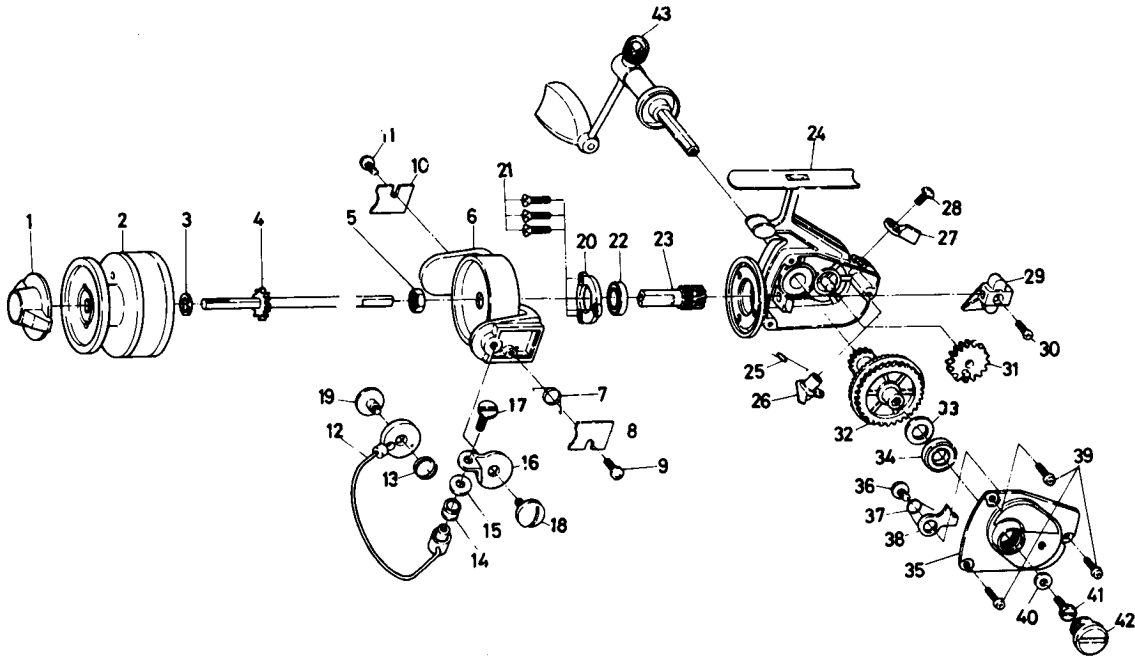

# ULTRALIGHT SPINNING REEL SS-No. 1

| Key No. | Parts No. | Parts Name            | Price  | Key No. | Parts No. | Parts Name               | Price  |
|---------|-----------|-----------------------|--------|---------|-----------|--------------------------|--------|
| 1       | 67402301  | Drag knob             | \$2.00 | 23      | 64022201  | Pinion gear              | \$2.50 |
| 2       | 67310003  | Spool assembly        | 7.50   | 24      | 67004702  | Body                     | 5.00   |
| 3       | 63723501  | Spool washer          | 0.50   | 25      | 61422801  | Anti-reverse cam spring  | 0.50   |
| 4       | 67107801  | Main shaft            | 1.50   | 26      | 64606821  | Anti-reverse cam         | 0.50   |
| 5       | 63419201  | Roto nut              | 0.50   | 27      | 65403711  | Anti-reverse lever       | 0.50   |
| 6       | 67354401  | Rotor                 | 3.00   | 28      | 63501931  | Anti-reverse lever screw | 0.50   |
| 7       | 61439401  | Arm lever spring      | 0.50   | 29      | 64810501  | Oscillating slider       | 0.50   |
| 8       | 60405001  | Bail spring cover     | 0.50   | 30      | 63510311  | Oscillating slider screw | 0.50   |
| 9       | 63511801  | Cover screw           | 0.50   | 31      | 64130101  | Oscillating gear         | 0.50   |
| 10      | 60405001  | Bail spring cover     | 0.50   | 32      | 64130201  | Drive gear               | 1.00   |
| 11      | 63511801  | Cover screw           | 0.50   | 33      | 63705150  | Drive gear washer        | 0.50   |
| 12      | 67254701  | Bail                  | 2.25   | 34      | 66341301  | Ball bearing             | 3.00   |
| 13      | 61439501  | Bail spring           | 0.50   | 35      | 67057702  | Body cover               | 2.50   |
| 14      | 62503901  | Line roller           | 0.50   | 36      | 63517701  | Anti-reverse claw screw  | 0.50   |
| 15      | 65011401  | Roller collar         | 0.50   | 37      | 61439601  | Anti-reverse claw spring | 0.50   |
| 16      | 62311501  | Arm lever             | 0.50   | 38      | 61113101  | Anti-reverse claw        | 0.50   |
| 17      | 63531801  | Bail screw            | 0.50   | 39      | 63511001  | Body cover screw         | 0.50   |
| 18      | 63632201  | Arm lever screw       | 0.50   | 40      | 63724601  | Handle washer            | 0.50   |
| 19      | 63632201  | Bail holder screw     | 0.50   | 41      | 63621001  | Handle screw             | 0.50   |
| 20      | 66341701  | Bearing holder        | 0.50   | 42      | 63632301  | Handle cover screw       | 0.50   |
| 21      | 63515311  | Bearing holding screw | 0.50   | 43      | 67458601  | Handle                   | 3.50   |
| 22      | 66341301  | Ball bearing          | 3.00   |         |           |                          |        |