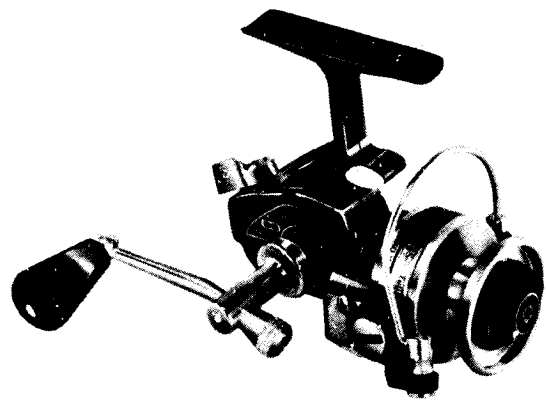

# ULTRALIGHT SPINNING REEL SS-No. 1

| Key No. | Parts No. | Parts Name            | Price  | Key No. | Parts No. | Parts Name               | Price  |
|---------|-----------|-----------------------|--------|---------|-----------|--------------------------|--------|
| 1       | 67402301  | Drag knob             | \$2.00 | 23      | 64022201  | Pinion gear              | \$2.50 |
| 2       | 67310003  | Spool assembly        | 7.50   | 24      | 67004702  | Body                     | 5.00   |
| 3       | 63723501  | Spool washer          | 0.50   | 25      | 61422801  | Anti-reverse cam spring  | 0.50   |
| 4       | 67107801  | Main shaft            | 1.50   | 26      | 64606821  | Anti-reverse cam         | 0.50   |
| 5       | 63419201  | Roto nut              | 0.50   | 27      | 65403711  | Anti-reverse lever       | 0.50   |
| 6       | 67354401  | Rotor                 | 3.00   | 28      | 63501931  | Anti-reverse lever screw | 0.50   |
| 7       | 61439401  | Arm lever spring      | 0.50   | 29      | 64810501  | Oscillating slider       | 0.50   |
| 8       | 60405001  | Bail spring cover     | 0.50   | 30      | 63510311  | Oscillating slider screw | 0.50   |
| 9       | 63511801  | Cover screw           | 0.50   | 31      | 64130101  | Oscillating gear         | 0.50   |
| 10      | 60405001  | Bail spring cover     | 0.50   | 32      | 64130201  | Drive gear               | 1.00   |
| 11      | 63511801  | Cover screw           | 0.50   | 33      | 63705150  | Drive gear washer        | 0.50   |
| 12      | 67254701  | Bail                  | 2.25   | 34      | 66341301  | Ball bearing             | 3.00   |
| 13      | 61439501  | Bail spring           | 0.50   | 35      | 67057702  | Body cover               | 2.50   |
| 14      | 62503901  | Line roller           | 0.50   | 36      | 63517701  | Anti-reverse claw screw  | 0.50   |
| 15      | 65011401  | Roller collar         | 0.50   | 37      | 61439601  | Anti-reverse claw spring | 0.50   |
| 16      | 62311501  | Arm lever             | 0.50   | 38      | 61113101  | Anti-reverse claw        | 0.50   |
| 17      | 63531801  | Bail screw            | 0.50   | 39      | 63511001  | Body cover screw         | 0.50   |
| 18      | 63632201  | Arm lever screw       | 0.50   | 40      | 63724601  | Handle washer            | 0.50   |
| 19      | 63632201  | Bail holder screw     | 0.50   | 41      | 63621001  | Handle screw             | 0.50   |
| 20      | 66341701  | Bearing holder        | 0.50   | 42      | 63632301  | Handle cover screw       | 0.50   |
| 21      | 63515311  | Bearing holding screw | 0.50   | 43      | 67458601  | Handle                   | 3.50   |
| 22      | 66341301  | Ball bearing          | 3.00   |         |           |                          |        |