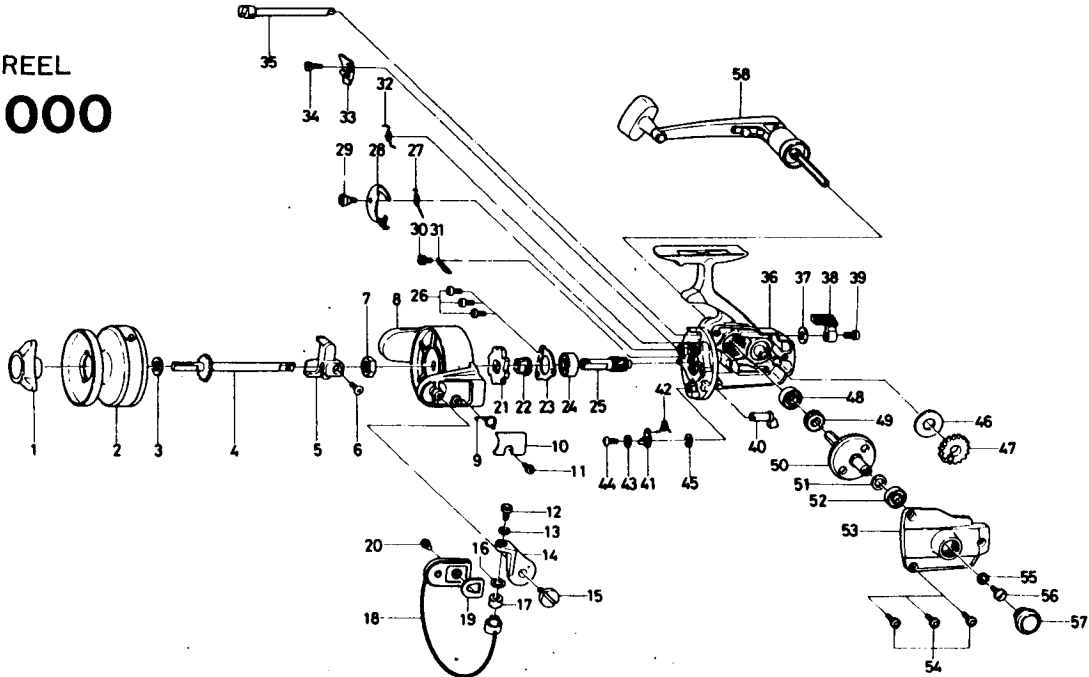

SPINNING REEL  
**SS-2000**

LINE CAPACITY: 275 YDS. 12 LB. TEST (250m Dia. 0.35mm)

Key No.	Parts No.	Parts Name	Key No.	Parts No.	Parts Name
1	67402105	Drag knob	30	63633301	Click lever spring screw
2	67320401	Spool assembly	31	61441201	Click lever spring
3	63749001	Spool washer	32	61440301	Anti-reverse claw spring
4	67111201	Main shaft	33	67700721	Anti-reverse claw
5	64810902	Oscillating slider	34	63633601	Anti-reverse claw screw
6	63518901	Oscillating slider screw	35	67109002	Anti-reverse cam
7	63408301	Rotor nut	36	67006701	Body
8	62017702	Rotor	37	63732700	Anti-reverse washer
9	61435311	Bail spring	38	65412801	Anti-reverse lever
10	66326411	Bail cover	39	63511001	Anti-reverse lever screw
11	63501931	Cover screw	40	65413001	Noiseless lever
12	63633111	Bail screw	41	64613001	Noiseless cam
13	63751101	Bail washer A	42	61442101	Noiseless lever spring
14	62311901	Arm lever	43	61603101	Noiseless lever washer A
15	63623411	Arm lever screw	44	63501931	Noiseless lever screw
16	65012001	Bail washer B	45	63753001	Noiseless lever washer B
17	62504301	Line roller	46	63746600	Oscillating gear washer
18	67255622	Bail	47	64132211	Oscillating gear
19	62103111	Balancer	48	66317611	Ball bearing
20	63516601	Bail holder screw	49	64023801	Oscillating pinion
21	62805301	Ratchet	50	67502831	Drive gear
22	62707002	Click gear	51	63712820	Drive gear washer
23	66359901	Ball bearing ret. washer	52	66317611	Ball bearing
24	66317611	Ball bearing	53	67059601	Body cover
25	64023711	Pinion gear	54	63531504	Body cover screw
26	63516601	Ball bearing ret. washer screw	55	63719521	Handle washer
27	61440201	Click claw spring	56	63633401	Handle screw
28	67701001	Click claw	57	67813101	Handle cap screw
29	63633012	Click claw screw	58	67460805	Handle