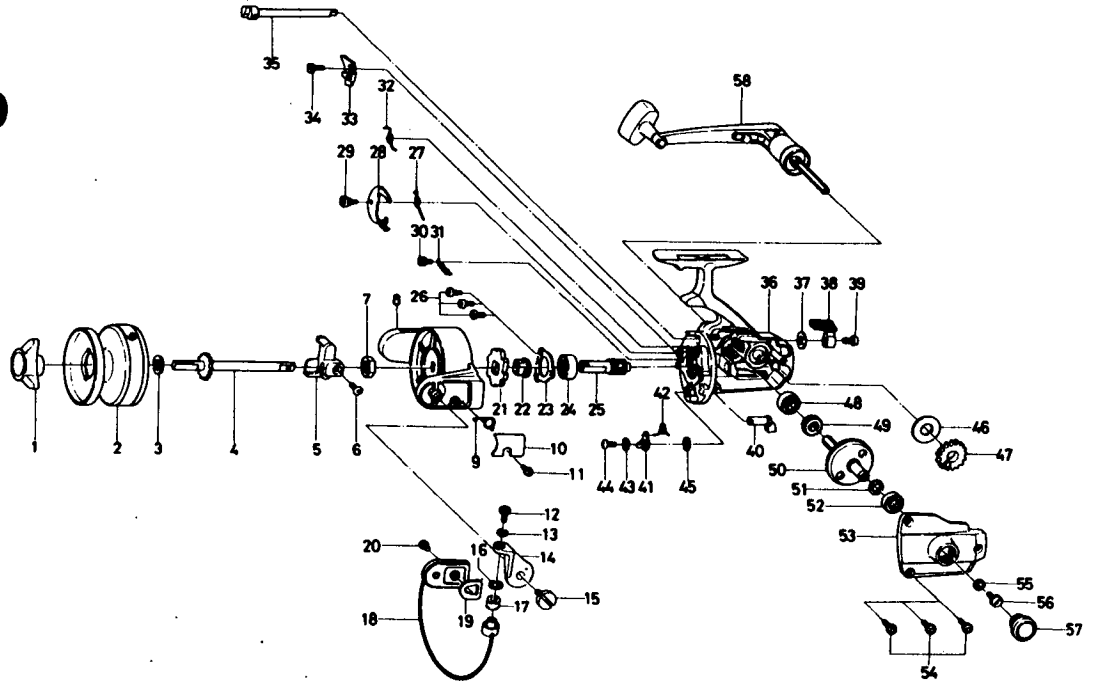

SPINNING REEL
SS-3000

LINE CAPACITY: 250 YDS. 15 LB. TEST (225m Dia. 0.40mm)

Key No.	Parts No.	Parts Name	Key No.	Parts No.	Parts Name
1	67402604	Drag knob	30	63633301	Click lever spring screw
2	67320501	Spool assembly	31	61441201	Click lever spring
3	63749001	Spool washer	32	61440301	Anti-reverse claw spring
4	67111201	Main shaft	33	67700721	Anti-reverse claw
5	64810902	Oscillating slider	34	63633601	Anti-reverse claw screw
6	63518901	Oscillating slider screw	35	67109002	Anti-reverse cam
7	63408301	Rotor nut	36	67006702	Body
8	62017802	Rotor	37	63732700	Anti-reverse washer
9	61435311	Bail spring	38	65412801	Anti-reverse lever
10	66326411	Bail cover	39	63511001	Anti-reverse lever screw
11	63501931	Cover screw	40	65413001	Noiseless lever
12	63633111	Bail screw	41	64613001	Noiseless cam
13	63751101	Bail washer A	42	61442101	Noiseless lever spring
14	62311901	Arm lever	43	61603101	Noiseless lever washer A
15	63623411	Arm lever screw	44	63501931	Noiseless lever screw
16	65012001	Bail washer B	45	63753001	Noiseless lever washer B
17	62504301	Line roller	46	63746600	Oscillating gear washer
18	67255622	Bail	47	64132211	Oscillating gear
19	62103111	Balancer	48	66317611	Ball bearing
20	63516601	Bail holder screw	49	64023801	Oscillating pinion
21	62805301	Ratchet	50	67502831	Drive gear
22	62707002	Click gear	51	63712820	Drive gear washer
23	66359901	Ball bearing ret. washer	52	66317611	Ball bearing
24	66317611	Ball bearing	53	67059602	Body cover
25	64023711	Pinion gear	54	63531504	Body cover screw
26	63516601	Ball bearing ret. washer screw	55	63719521	Handle washer
27	61440201	Click claw spring	56	63633401	Handle screw
28	67701001	Click claw	57	67813101	Handle cap screw
29	63633012	Click claw screw	58	67460805	Handle