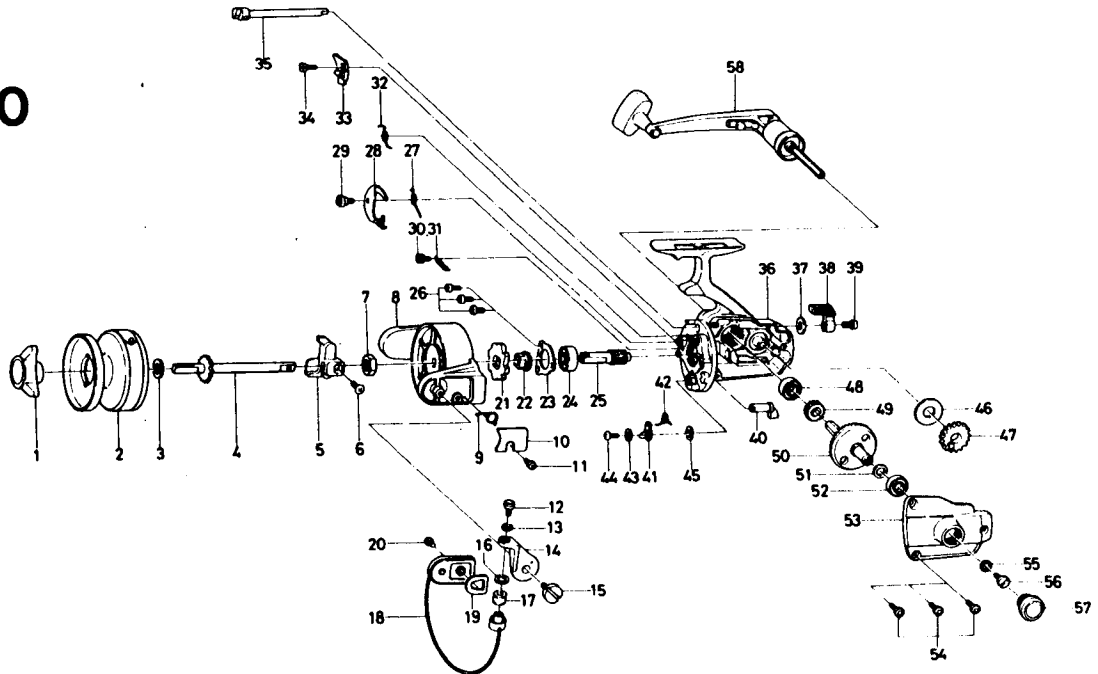

SPINNING REEL  
**SS-4000**

**LINE CAPACITY: 300 YDS. 15 LB. TEST (275m Dia. 0.40mm)**

Key No.	Parts No.	Parts Name	Key No.	Parts No.	Parts Name
1	60008236	Drag knob	30	63633002	Click lever spring screw
2	67320601	Spool assembly	31	61440201	Click lever spring
3	63712732	Spool washer	32	61440301	Anti-reverse claw spring
4	67111301	Main shaft	33	67700921	Anti-reverse claw
5	64811002	Oscillating slider	34	63633601	Anti-reverse claw screw
6	63518901	Oscillating slider screw	35	67108902	Anti-reverse cam
7	63408301	Rotor nut	36	67006801	Body
8	62017502	Rotor	37	63732700	Anti-reverse washer
9	61442201	Bail spring	38	65412801	Anti-reverse lever
10	66330701	Bail cover	39	63511001	Anti-reverse lever screw
11	63501931	Cover screw	40	65413001	Noiseless lever
12	63633111	Bail screw	41	64613101	Noiseless cam
13	63751101	Bail washer A	42	61442101	Noiseless lever spring
14	62311901	Arm lever	43	61603101	Noiseless lever washer A
15	63623411	Arm lever screw	44	63501931	Noiseless lever screw
16	65012001	Bail washer B	45	63753001	Noiseless lever washer B
17	62504301	Line roller	46	63745400	Oscillating gear washer
18	67251216	Bail	47	64123602	Oscillating gear
19	62103501	Balancer	48	66317611	Ball bearing
20	63516401	Bail holder screw	49	64023801	Oscillating pinion
21	62805401	Ratchet	50	67503031	Drive gear
22	62707102	Click gear	51	63712800	Drive gear washer
23	60505101	Ball bearing ret. washer	52	66317611	Ball bearing
24	66331001	Ball bearing	53	67059901	Body cover
25	64024011	Pinion gear	54	63531504	Body cover screw
26	63516601	Ball bearing ret. washer screw	55	63719521	Handle washer
27	61441201	Click claw spring	56	63633401	Handle screw
28	67813501	Click claw	57	67813101	Handle cap screw
29	63633012	Click claw screw	58	67461105	Handle

**Darwa**

Page  
4

Date  
12-75

Rev. No.  
00